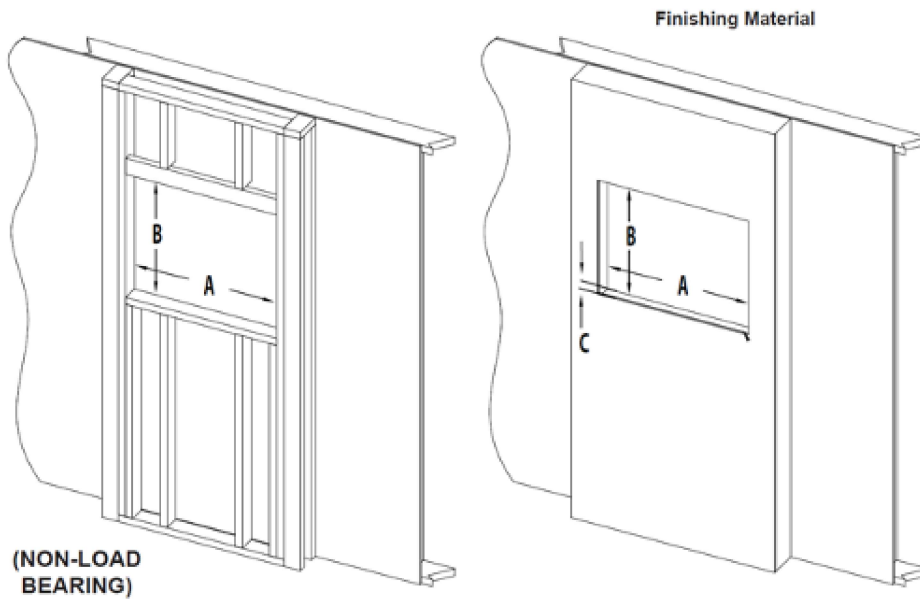

Challenger 60" Specs

(NON-LOAD BEARING)

FINISHED OPENING DIMENSIONS			
Model Number	A	B	C
CEF-60B	47-1/4"	20-1/2"	5-1/2"