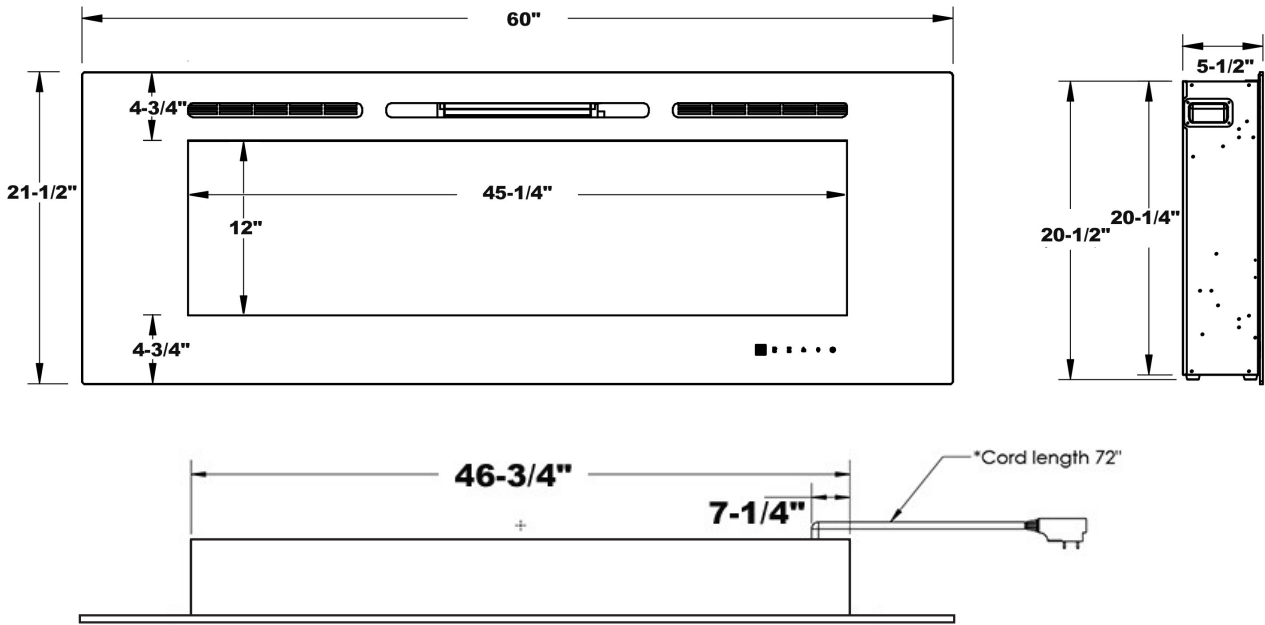

# Challenger 60" Specs

(NON-LOAD BEARING)

FINISHED OPENING DIMENSIONS			
Model Number	A	B	C
CEF-60B	47-1/4"	20-1/2"	5-1/2"