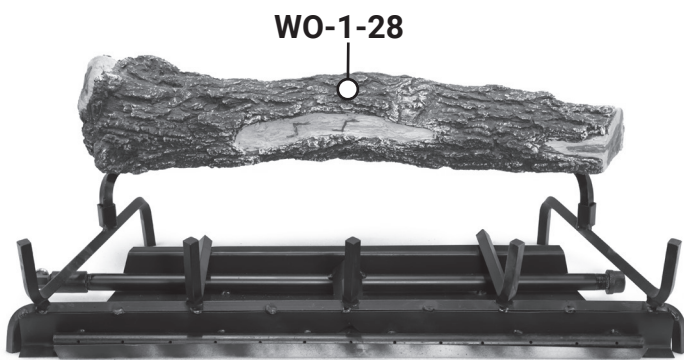

# AZ WEATHERED OAK 30" LOG PLACEMENT GUIDE

WO-1-28

WO-1-30

WO-1-16

WO-1-15

WO-1-19

WO-Y-10

WO-Y-13