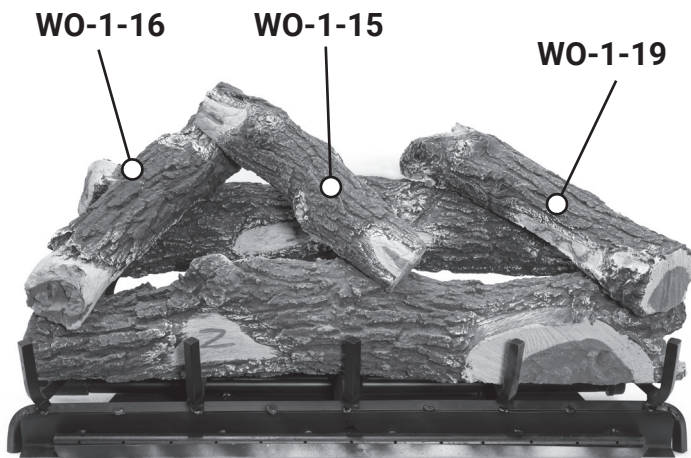

# AZ WEATHERED OAK 30" LOG PLACEMENT GUIDE

WO-1-28

WO-1-30

WO-1-16

WO-1-15

WO-1-19

WO-Y-10

WO-Y-13