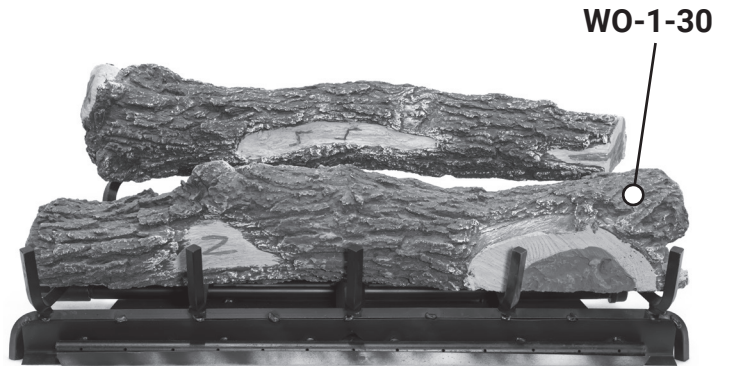

# AZ WEATHERED OAK 30" LOG PLACEMENT GUIDE

WO-1-28

WO-1-30

WO-1-16

WO-1-15

WO-1-19

WO-Y-10

WO-Y-13