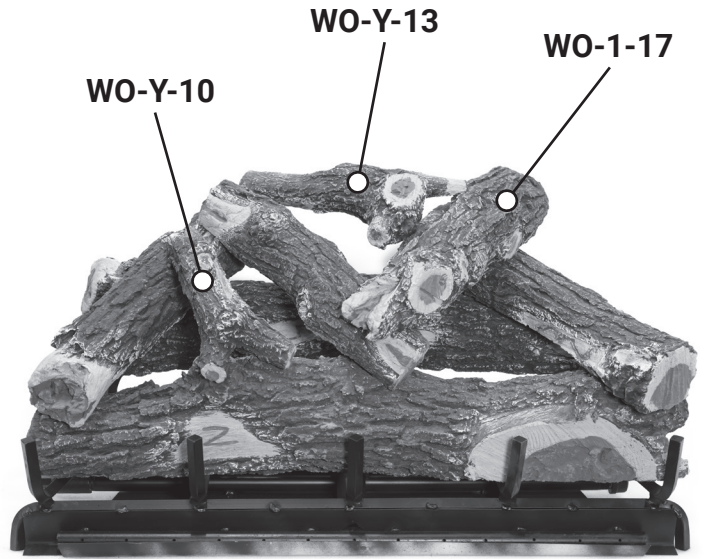

# AZ WEATHERED OAK 30" LOG PLACEMENT GUIDE

WO-1-28

WO-1-30

WO-1-16

WO-1-15

WO-1-19

WO-Y-10

WO-Y-13