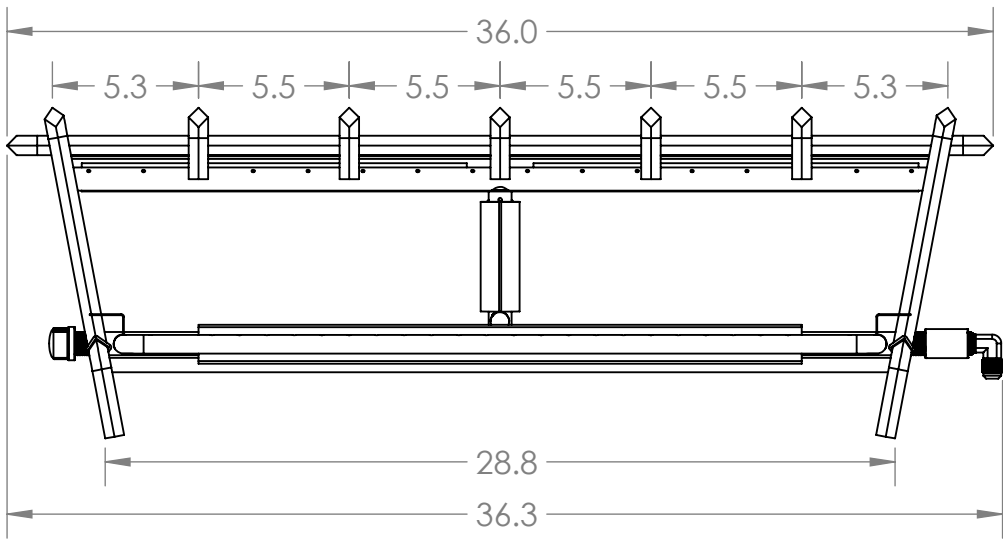

2

1

REVISIONS			
REV.	DESCRIPTION	DATE	APPROVED
A	RELEASED FOR PRODUCTION	7/19/22	

B