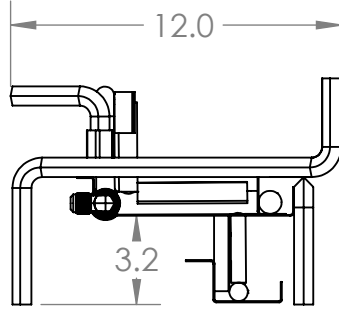

2

1

REVISIONS			
REV.	DESCRIPTION	DATE	APPROVED
A	RELEASED FOR PRODUCTION	7/19/22	

B

B

A

A

BRANDED: GRAND CANYON GAS LOGS
MODEL #: 3BRN-36

UNLESS OTHERWISE SPECIFIED:

DIMENSIONS ARE IN INCHES
TOLERANCES:
BEND +2/-0
ONE PLACE DECIMAL ±.125
TWO PLACE DECIMAL ±.0625

INTERPRET GEOMETRIC TOLERANCING PER:

MATERIAL

FINISH

DO NOT SCALE DRAWING

	NAME	DATE
DRAWN	RG	8/2/22
CHECKED	DF	8/10/22
ENG APPR.		
MFG APPR.		
Q.A.		

PROPRIETARY AND CONFIDENTIAL
THE INFORMATION CONTAINED IN THIS DRAWING IS THE SOLE PROPERTY OF RICHARDSON'S PRODUCT GROUP. ANY REPRODUCTION IN PART OR AS A WHOLE WITHOUT THE WRITTEN PERMISSION OF RICHARDSON'S PRODUCT GROUP IS PROHIBITED.

RPG BRANDS

TITLE:

3BRN-36

SIZE	DWG. NO.	REV
A	02-00397	A

SCALE: 1:7 WEIGHT: SHEET 1 OF 1

2

1