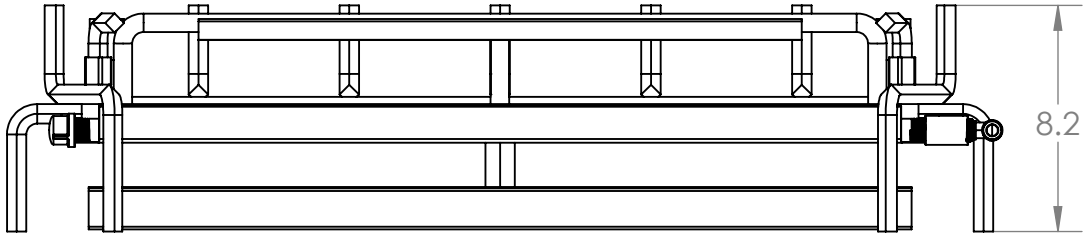

2

1

REVISIONS			
REV.	DESCRIPTION	DATE	APPROVED
A	RELEASED FOR PRODUCTION	7/19/22	

B

B

A

A

BRANDED: GRAND CANYON GAS LOGS
MODEL #: 3BRN-36

UNLESS OTHERWISE SPECIFIED:

DIMENSIONS ARE IN INCHES
TOLERANCES:
BEND +2/-0
ONE PLACE DECIMAL ±.125
TWO PLACE DECIMAL ±.0625

INTERPRET GEOMETRIC TOLERANCING PER:

MATERIAL

FINISH

DO NOT SCALE DRAWING

	NAME	DATE
DRAWN	RG	8/2/22
CHECKED	DF	8/10/22
ENG APPR.		
MFG APPR.		
Q.A.		

PROPRIETARY AND CONFIDENTIAL
THE INFORMATION CONTAINED IN THIS DRAWING IS THE SOLE PROPERTY OF RICHARDSON'S PRODUCT GROUP. ANY REPRODUCTION IN PART OR AS A WHOLE WITHOUT THE WRITTEN PERMISSION OF RICHARDSON'S PRODUCT GROUP IS PROHIBITED.

RPG BRANDS

TITLE:

3BRN-36

SIZE	DWG. NO.	REV
A	02-00397	A

SCALE: 1:7 WEIGHT: SHEET 1 OF 1

2

1