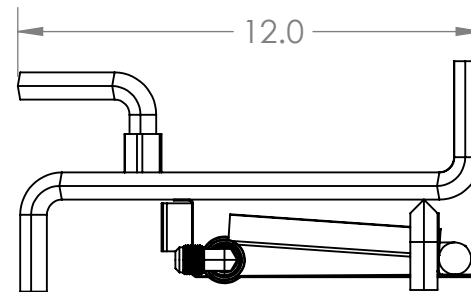

2

1

REVISIONS			
REV.	DESCRIPTION	DATE	APPROVED
A	RELEASED FOR PRODUCTION	8/2/2022	

BRANDED: GRAND CANYON GAS LOGS
MODEL #: 2BRN-18

UNLESS OTHERWISE SPECIFIED:

DIMENSIONS ARE IN INCHES
TOLERANCES:
BEND +2/-0
ONE PLACE DECIMAL ±.125
TWO PLACE DECIMAL ±.0625

RPG BRANDS

TITLE:

2BRN-18

SIZE	DWG. NO.	REV
A	02-00404	A

SCALE: 1:5 WEIGHT: SHEET 1 OF 1

2

1