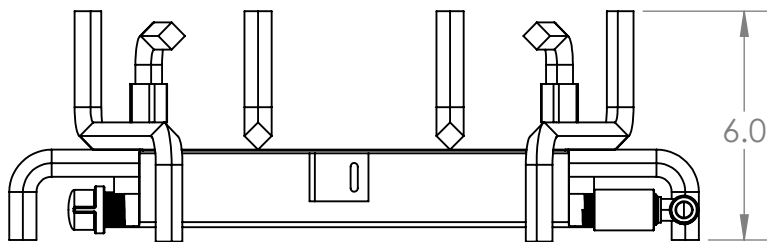

2

1

REVISIONS			
REV.	DESCRIPTION	DATE	APPROVED
A	RELEASED FOR PRODUCTION	8/2/2022	

BRANDED: GRAND CANYON GAS LOGS
MODEL #: 2BRN-18

UNLESS OTHERWISE SPECIFIED:

DIMENSIONS ARE IN INCHES
TOLERANCES:
BEND +2/-0
ONE PLACE DECIMAL ±.125
TWO PLACE DECIMAL ±.0625

RPG BRANDS

TITLE:

2BRN-18

SIZE	DWG. NO.	REV
A	02-00404	A

SCALE: 1:5 WEIGHT: SHEET 1 OF 1

2

1