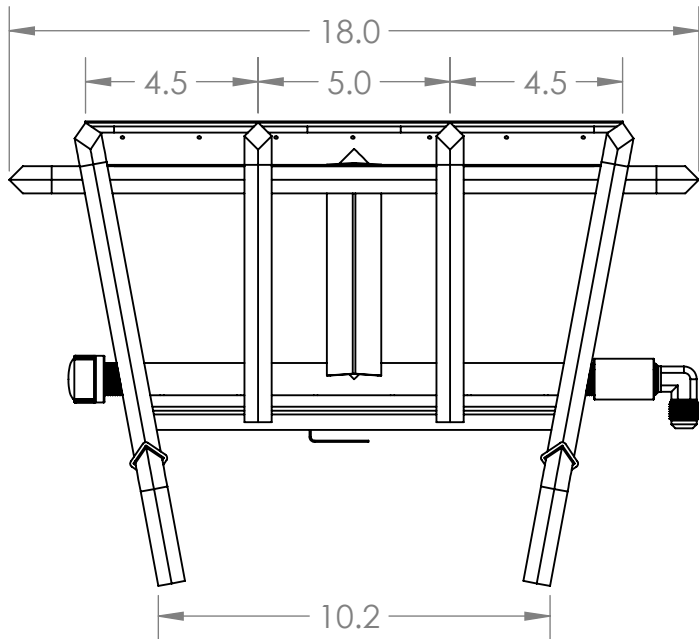

2

1

REVISIONS			
REV.	DESCRIPTION	DATE	APPROVED
A	RELEASED FOR PRODUCTION	8/2/2022	

BRANDED: GRAND CANYON GAS LOGS
MODEL #: 2BRN-18

UNLESS OTHERWISE SPECIFIED:

DIMENSIONS ARE IN INCHES
TOLERANCES:
BEND +2/-0
ONE PLACE DECIMAL ±.125
TWO PLACE DECIMAL ±.0625

INTERPRET GEOMETRIC
TOLERANCING PER:

MATERIAL

FINISH

DO NOT SCALE DRAWING

	NAME	DATE
DRAWN	RG	8/2/22
CHECKED	DF	8/10/22
ENG APPR.		
MFG APPR.		
Q.A.		

PROPRIETARY AND CONFIDENTIAL
THE INFORMATION CONTAINED IN
THIS DRAWING IS THE SOLE PROPERTY
OF RICHARDSON'S PRODUCT
GROUP. ANY REPRODUCTION IN
PART OR AS A WHOLE WITHOUT THE
WRITTEN PERMISSION OF
RICHARDSON'S PRODUCT GROUP IS
PROHIBITED.

RPG BRANDS

TITLE:

2BRN-18

SIZE	DWG. NO.	REV
A	02-00404	A

SCALE: 1:5 WEIGHT: SHEET 1 OF 1

2

1