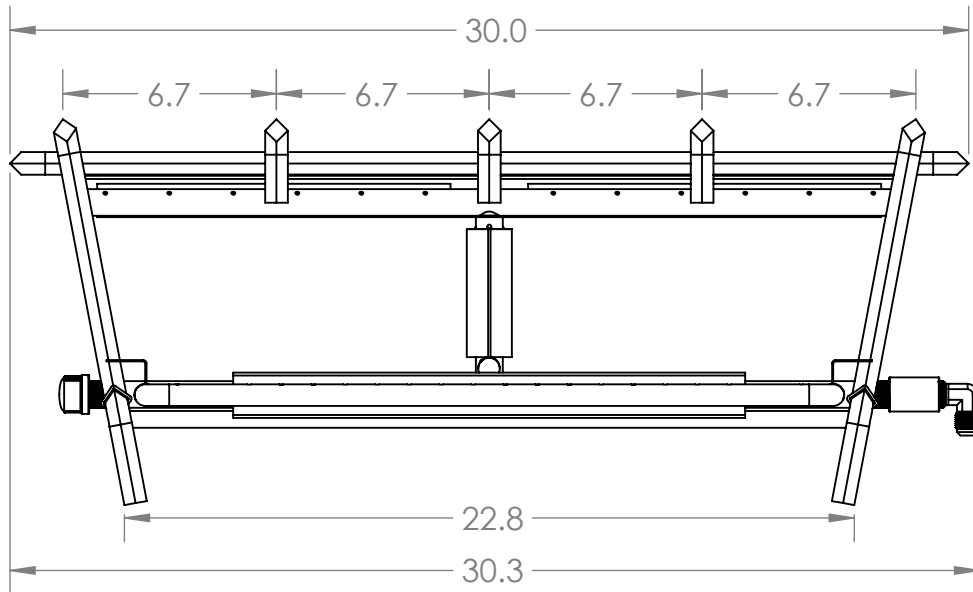

2

1

REVISIONS			
REV.	DESCRIPTION	DATE	APPROVED
A	RELEASED FOR PRODUCTION	7/19/22	

B

B

A

A

BRANDED: GRAND CANYON GAS LOGS
MODEL #: 3BRN-30

UNLESS OTHERWISE SPECIFIED:

DIMENSIONS ARE IN INCHES
TOLERANCES:
BEND +2/-0
ONE PLACE DECIMAL ±.125
TWO PLACE DECIMAL ±.0625

INTERPRET GEOMETRIC
TOLERANCING PER:

MATERIAL

FINISH

DO NOT SCALE DRAWING

	NAME	DATE
DRAWN	RG	8/2/22
CHECKED	DF	8/10/22
ENG APPR.		
MFG APPR.		
Q.A.		

PROPRIETARY AND CONFIDENTIAL
THE INFORMATION CONTAINED IN
THIS DRAWING IS THE SOLE PROPERTY
OF RICHARDSON'S PRODUCT
GROUP. ANY REPRODUCTION IN
PART OR AS A WHOLE WITHOUT THE
WRITTEN PERMISSION OF
RICHARDSON'S PRODUCT GROUP IS
PROHIBITED.

RPG BRANDS

TITLE:

3BRN-30

SIZE	DWG. NO.	REV
A	02-00396	A

SCALE: 1:6 WEIGHT: SHEET 1 OF 1

2

1