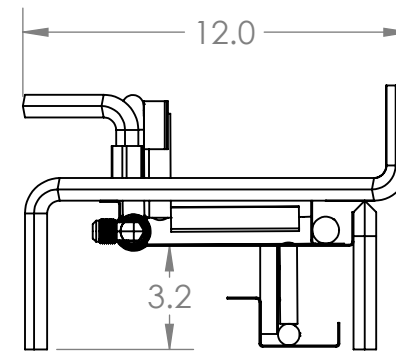

2

1

REVISIONS			
REV.	DESCRIPTION	DATE	APPROVED
A	RELEASED FOR PRODUCTION	7/19/22	

B

B

A

A

BRANDED: GRAND CANYON GAS LOGS
MODEL #: 3BRN-30

UNLESS OTHERWISE SPECIFIED:

DIMENSIONS ARE IN INCHES
TOLERANCES:
BEND +2/-0
ONE PLACE DECIMAL ±.125
TWO PLACE DECIMAL ±.0625

INTERPRET GEOMETRIC
TOLERANCING PER:

MATERIAL

FINISH

DO NOT SCALE DRAWING

	NAME	DATE
DRAWN	RG	8/2/22
CHECKED	DF	8/10/22
ENG APPR.		
MFG APPR.		
Q.A.		

PROPRIETARY AND CONFIDENTIAL
THE INFORMATION CONTAINED IN
THIS DRAWING IS THE SOLE PROPERTY
OF RICHARDSON'S PRODUCT
GROUP. ANY REPRODUCTION IN
PART OR AS A WHOLE WITHOUT THE
WRITTEN PERMISSION OF
RICHARDSON'S PRODUCT GROUP IS
PROHIBITED.

RPG BRANDS

TITLE:

3BRN-30

SIZE	DWG. NO.	REV
A	02-00396	A

SCALE: 1:6 WEIGHT: SHEET 1 OF 1

2

1