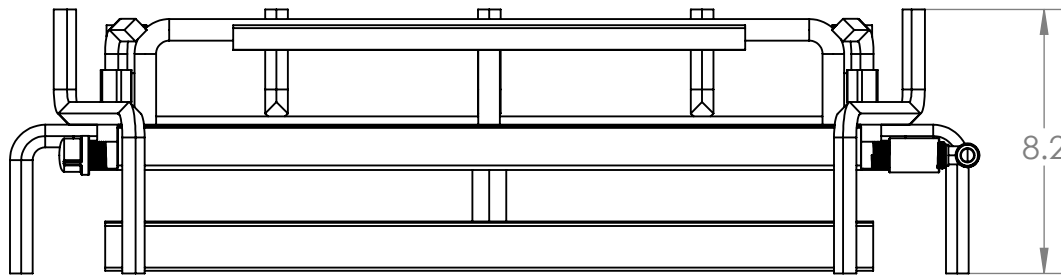

2

1

REVISIONS			
REV.	DESCRIPTION	DATE	APPROVED
A	RELEASED FOR PRODUCTION	7/19/22	

B

B

A

A

BRANDED: GRAND CANYON GAS LOGS
MODEL #: 3BRN-30

UNLESS OTHERWISE SPECIFIED:

DIMENSIONS ARE IN INCHES
TOLERANCES:
BEND +2/-0
ONE PLACE DECIMAL ±.125
TWO PLACE DECIMAL ±.0625

INTERPRET GEOMETRIC
TOLERANCING PER:

MATERIAL

FINISH

DO NOT SCALE DRAWING

	NAME	DATE
DRAWN	RG	8/2/22
CHECKED	DF	8/10/22
ENG APPR.		
MFG APPR.		
Q.A.		

PROPRIETARY AND CONFIDENTIAL
THE INFORMATION CONTAINED IN
THIS DRAWING IS THE SOLE PROPERTY
OF RICHARDSON'S PRODUCT
GROUP. ANY REPRODUCTION IN
PART OR AS A WHOLE WITHOUT THE
WRITTEN PERMISSION OF
RICHARDSON'S PRODUCT GROUP IS
PROHIBITED.

RPG BRANDS

TITLE:

3BRN-30

SIZE	DWG. NO.	REV
A	02-00396	A

SCALE: 1:6 WEIGHT: SHEET 1 OF 1

2

1