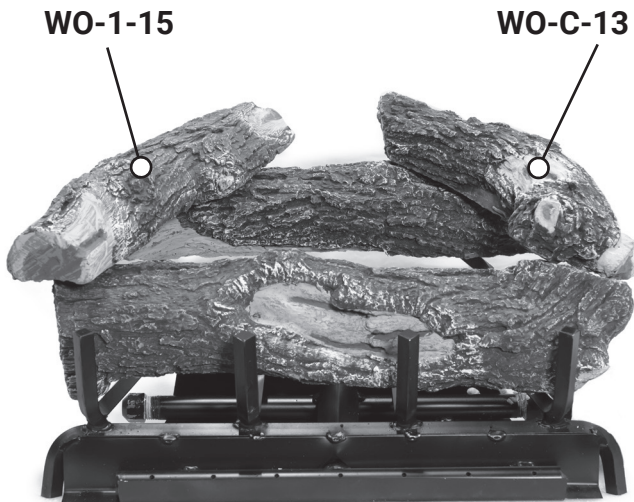

AZ WEATHERED OAK 18" LOG PLACEMENT GUIDE

GrandCanyonGasLogs.com

Phone: (602) 344-4217 • customerservice@grandcanyongaslogs.com • 3515 E. Atlanta Ave. Phoenix, AZ 85040

RPG BRANDS

RPG BRANDS FAMILY OF COMPANIES