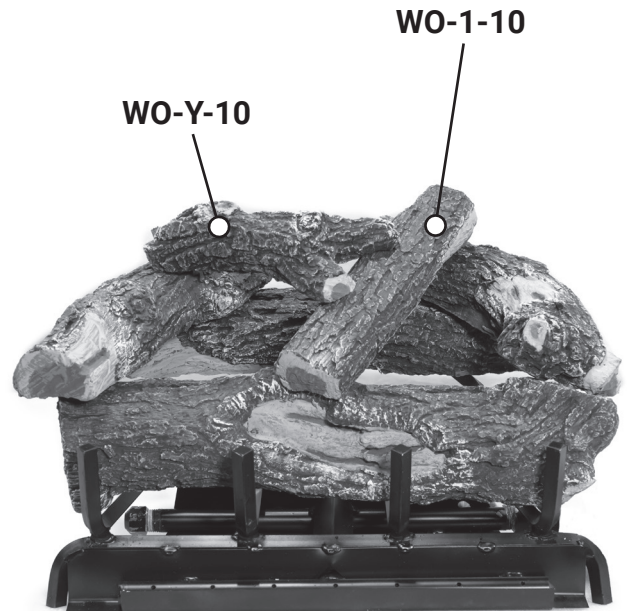

AZ WEATHERED OAK 18" LOG PLACEMENT GUIDE

GrandCanyonGasLogs.com

Phone: (602) 344-4217 • customerservice@grandcanyongaslogs.com • 3515 E. Atlanta Ave. Phoenix, AZ 85040

RPG BRANDS

RPG BRANDS FAMILY OF COMPANIES