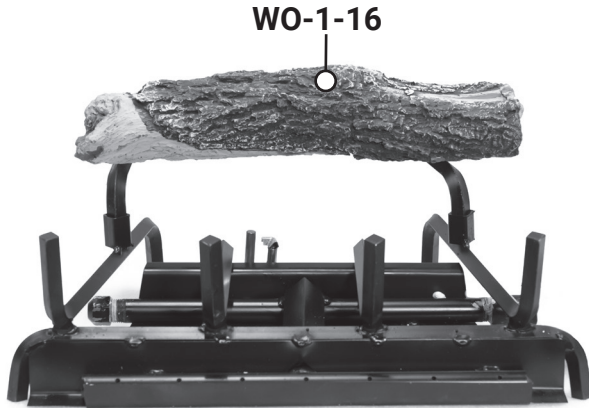

AZ WEATHERED OAK 18" LOG PLACEMENT GUIDE

GrandCanyonGasLogs.com

Phone: (602) 344-4217 • customerservice@grandcanyongaslogs.com • 3515 E. Atlanta Ave. Phoenix, AZ 85040

RPG BRANDS

RPG BRANDS FAMILY OF COMPANIES