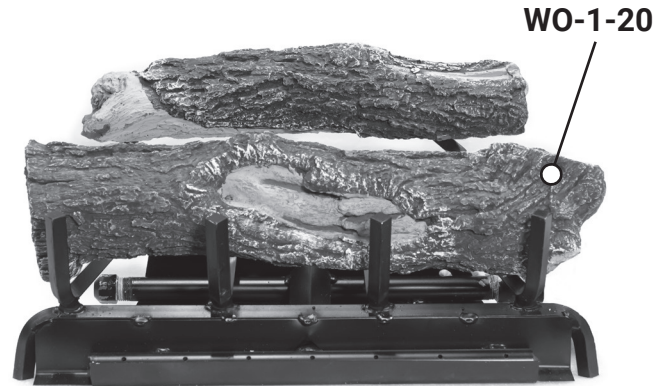

AZ WEATHERED OAK 18" LOG PLACEMENT GUIDE

GrandCanyonGasLogs.com

Phone: (602) 344-4217 • customerservice@grandcanyongaslogs.com • 3515 E. Atlanta Ave. Phoenix, AZ 85040

RPG BRANDS

RPG BRANDS FAMILY OF COMPANIES