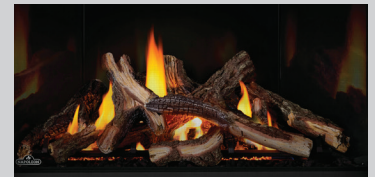

ALTITUDE™ X 42

AX42 – DIRECT VENT GAS FIREPLACE

FEATURES

UP TO 38,000 BTU'S • PREMIUM ACCESSORIES • EXCLUSIVE NIGHT LIGHT™

- 37 13/16"h x 42 1/4"w x 18 5/8"d
- Clean face design with full firebox flame
- Four Ultra HD Premium log set options include: Driftwood, Oak, Birch and Maple
- Zen front available in both Charcoal and Black
- Whitney and Denali premium fronts available with three accent color options
- Finishing trim available in Charcoal, Black, Gunmetal and Copper
- Six decorative brick kits include MIRRO-FLAME™ Porcelain Reflective Radiant Panels, Westminster™ Standard and Herringbone, Newport™ Standard, Old Town Red™ Standard and Herringbone
- Exclusive NIGHT LIGHT™
- eFIRE Remote App - total control of your fireplace from your mobile device
- Heat circulating blower with variable speed for increased comfort
- Optional AMBIENT-GLOW metal fibers are designed to enhance the glowing embers on gas fires

OPTIONS / ACCESSORIES

DRIFTWOOD LOG SET

SPLIT OAK LOG SET

DECORATIVE BRICK PANELS

REMOTE CONTROL

EFIRE APP