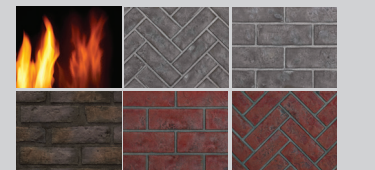

ALTITUDE™ X 42

AX42 – DIRECT VENT GAS FIREPLACE

FEATURES

UP TO 38,000 BTU'S • PREMIUM ACCESSORIES • EXCLUSIVE NIGHT LIGHT™

- 37 13/16"h x 42 1/4"w x 18 5/8"d
- Clean face design with full firebox flame
- Four Ultra HD Premium log set options include: Driftwood, Oak, Birch and Maple
- Zen front available in both Charcoal and Black
- Whitney and Denali premium fronts available with three accent color options
- Finishing trim available in Charcoal, Black, Gunmetal and Copper
- Six decorative brick kits include MIRRO-FLAME™ Porcelain Reflective Radiant Panels, Westminster™ Standard and Herringbone, Newport™ Standard, Old Town Red™ Standard and Herringbone
- Exclusive NIGHT LIGHT™
- eFIRE Remote App - total control of your fireplace from your mobile device
- Heat circulating blower with variable speed for increased comfort
- Optional AMBIENT-GLOW metal fibers are designed to enhance the glowing embers on gas fires

OPTIONS / ACCESSORIES

DRIFTWOOD LOG SET

SPLIT OAK LOG SET

DECORATIVE BRICK PANELS

REMOTE CONTROL

EFIRE APP