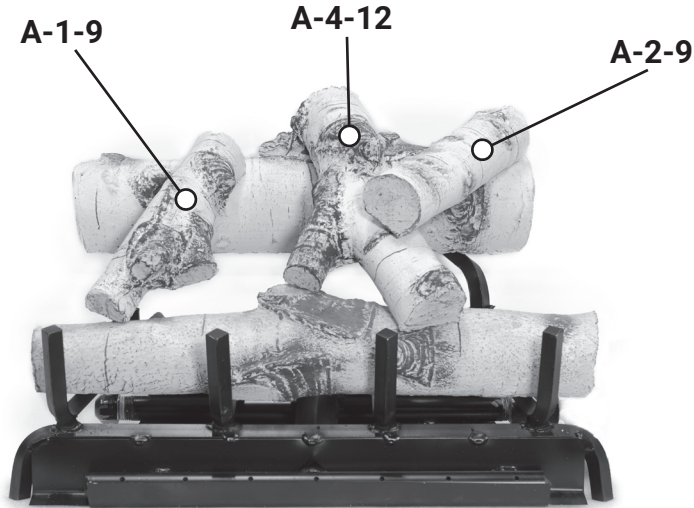

ASPEN 18" LOG PLACEMENT GUIDE

GrandCanyonGasLogs.com

Phone: (602) 344-4217 • customerservice@grandcanyongaslogs.com • 3515 E. Atlanta Ave. Phoenix, AZ 85040

RPG BRANDS

RPG BRANDS FAMILY OF COMPANIES