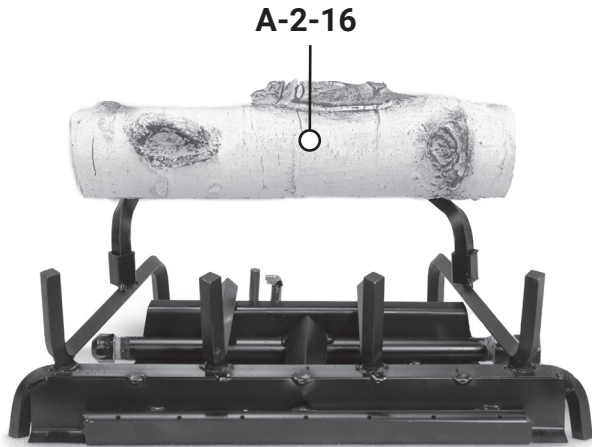

ASPEN 18" LOG PLACEMENT GUIDE

GrandCanyonGasLogs.com

Phone: (602) 344-4217 • customerservice@grandcanyongaslogs.com • 3515 E. Atlanta Ave. Phoenix, AZ 85040

RPG BRANDS

RPG BRANDS FAMILY OF COMPANIES