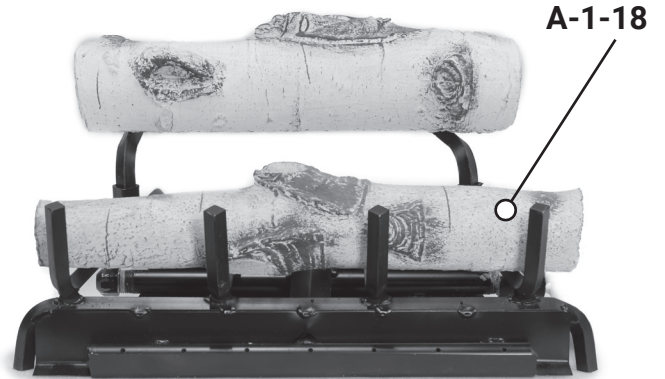

ASPEN 18" LOG PLACEMENT GUIDE

GrandCanyonGasLogs.com

Phone: (602) 344-4217 • customerservice@grandcanyongaslogs.com • 3515 E. Atlanta Ave. Phoenix, AZ 85040

RPG BRANDS

RPG BRANDS FAMILY OF COMPANIES