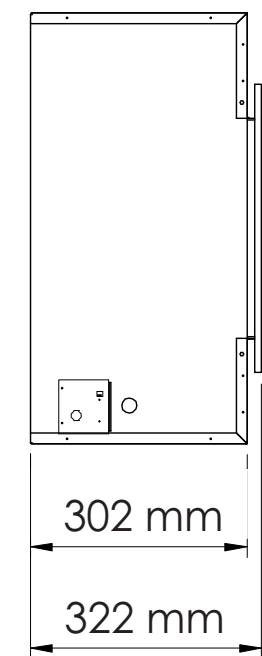

TECHNICAL SPECIFICATIONS		
VOLTS	120	
AMPS	12.5	
WATTS	1500	
HEATER	HIGH	1500 watts
	LOW	750 watts
NO HEATER	22 watts	
LAMPS	QUANTITY	LED
	WATTS	
	TOTAL WATTS	22 watts
ROTOR MOTOR	1 at 5 watts	
HEIGHT, WIDTH, DEPTH	23 1/2 x 88 1/8 x 12	
GLASS VIEWING OPENING	11 7/8 x 84 3/4"	
SURROUND SIZE	15 7/8 x 88 1/8	
SHIPPING SIZE	25 1/4 x 97 1/4 x 14 1/2	
SHIPPING WEIGHT	197 lbs	
GLASS FRONT	UNIT	
		Included
PLUG LOCATION	Left Side	
CORD LENGTH	76"	
APPROX. HEATING AREA	400 sq ft	

Amantii

SERIES BUILT IN	MODEL BI-88-DEEP		REV 1
SCALE 1" = 1'-0"	DATE: 11/1/2014		SHEET 1 OF 1

TECHNICAL SPECIFICATIONS		
VOLTS	120	
AMPS	12.5	
WATTS	1500	
HEATER	HIGH	1500 watts
	LOW	750 watts
NO HEATER	22 watts	
LAMPS	QUANTITY	LED
	WATTS	
	TOTAL WATTS	22 watts
ROTOR MOTOR	1 at 5 watts	
HEIGHT, WIDTH, DEPTH	60 x 223.8 x 30.2 cm	
GLASS VIEWING OPENING	30.2 x 215.2 cm	
SURROUND SIZE	40.2 x 225.2 cm	
SHIPPING SIZE	64 x 246.7 x 36.8	
SHIPPING WEIGHT	89 kg	
GLASS FRONT	UNIT	
		Included
PLUG LOCATION	Left Side	
CORD LENGTH	193 cm	
APPROX. HEATING AREA	37 sqm	

SERIES	MODEL		REV
BUILT IN	BI-88-DEEP		1
SCALE 1:12	DATE: 11/1/2014	SHEET 1 OF 1	