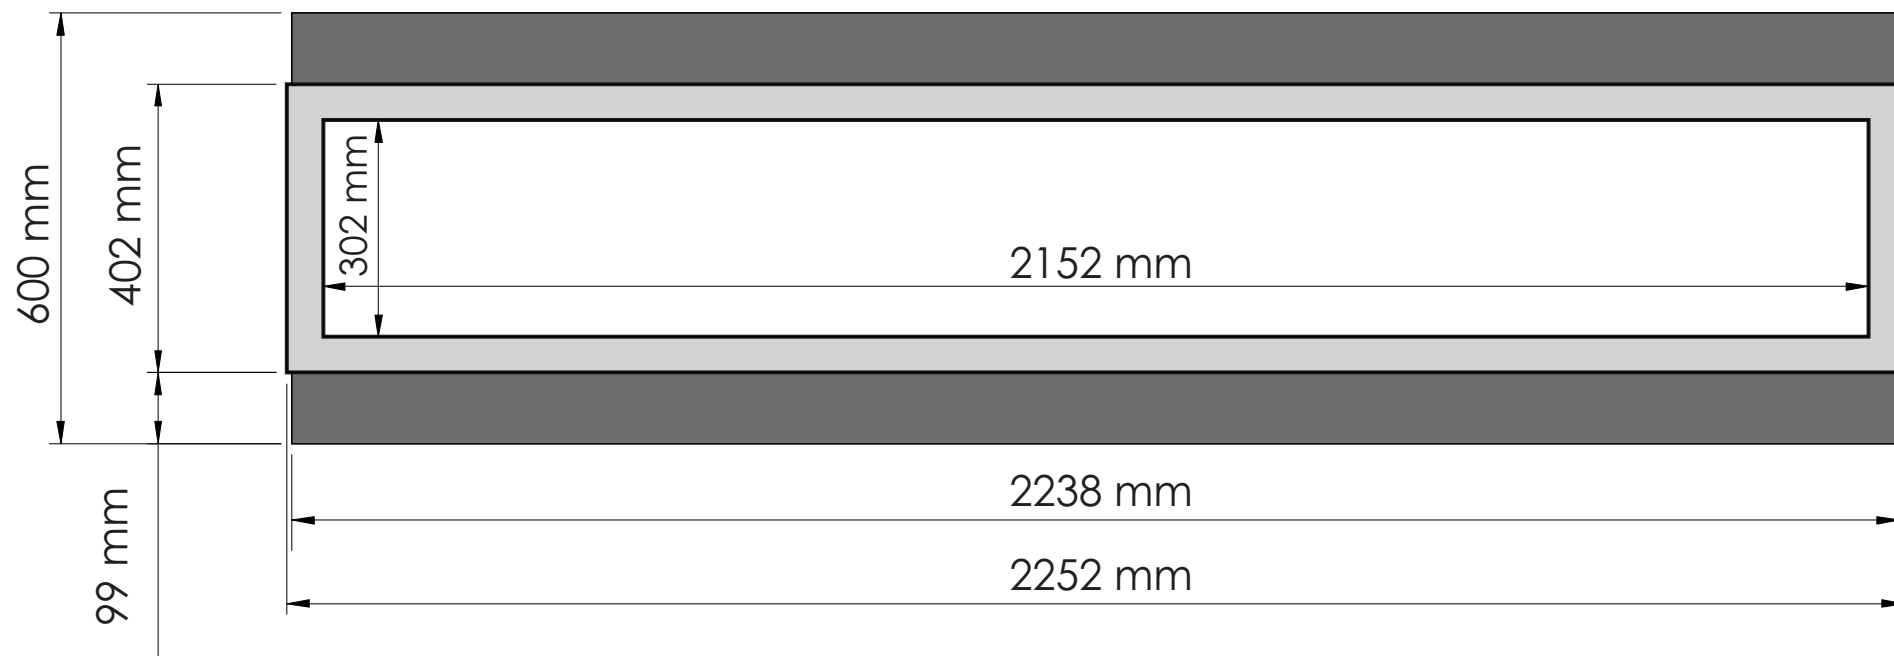

TECHNICAL SPECIFICATIONS		
VOLTS	120	
AMPS	12.5	
WATTS	1500	
HEATER	HIGH	1500 watts
	LOW	750 watts
NO HEATER	22 watts	
LAMPS	QUANTITY	LED
	WATTS	
	TOTAL WATTS	22 watts
ROTOR MOTOR	1 at 5 watts	
HEIGHT, WIDTH, DEPTH	23 1/2 x 88 1/8 x 12	
GLASS VIEWING OPENING	11 7/8 x 84 3/4"	
SURROUND SIZE	15 7/8 x 88 1/8	
SHIPPING SIZE	25 1/4 x 97 1/4 x 14 1/2	
SHIPPING WEIGHT	197 lbs	
GLASS FRONT	UNIT	
		Included
PLUG LOCATION	Left Side	
CORD LENGTH	76"	
APPROX. HEATING AREA	400 sq ft	

Amantii

SERIES BUILT IN	MODEL BI-88-DEEP		REV 1
SCALE 1" = 1'-0"	DATE: 11/1/2014		SHEET 1 OF 1

TECHNICAL SPECIFICATIONS		
VOLTS	120	
AMPS	12.5	
WATTS	1500	
HEATER	HIGH	1500 watts
	LOW	750 watts
NO HEATER	22 watts	
LAMPS	QUANTITY	LED
	WATTS	
	TOTAL WATTS	22 watts
ROTOR MOTOR	1 at 5 watts	
HEIGHT, WIDTH, DEPTH	60 x 223.8 x 30.2 cm	
GLASS VIEWING OPENING	30.2 x 215.2 cm	
SURROUND SIZE	40.2 x 225.2 cm	
SHIPPING SIZE	64 x 246.7 x 36.8	
SHIPPING WEIGHT	89 kg	
GLASS FRONT	UNIT	
		Included
PLUG LOCATION	Left Side	
CORD LENGTH	193 cm	
APPROX. HEATING AREA	37 sqm	

SERIES	MODEL		REV
BUILT IN	BI-88-DEEP		1
SCALE 1:12	DATE: 11/1/2014	SHEET 1 OF 1	