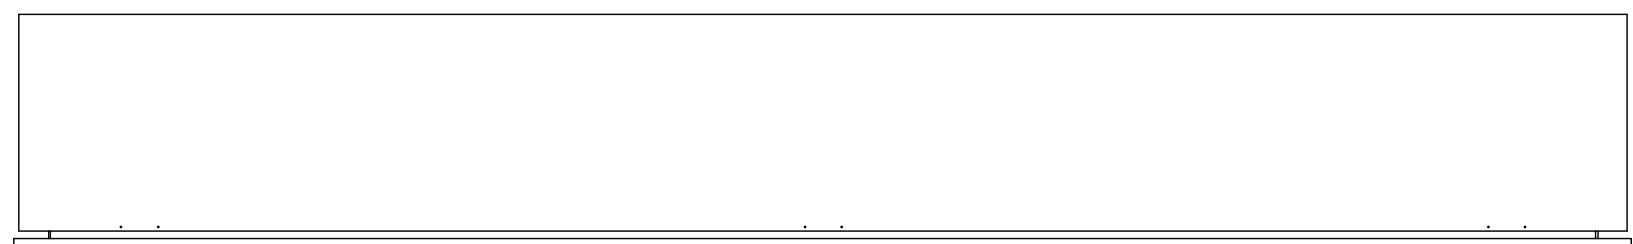

TECHNICAL SPECIFICATIONS		
VOLTS	120	
AMPS	12.5	
WATTS	1500	
HEATER	HIGH	1500 watts
	LOW	750 watts
NO HEATER	22 watts	
LAMPS	QUANTITY	LED
	WATTS	
	TOTAL WATTS	22 watts
ROTOR MOTOR	1 at 5 watts	
HEIGHT, WIDTH, DEPTH	23 1/2 x 88 1/8 x 12	
GLASS VIEWING OPENING	11 7/8 x 84 3/4"	
SURROUND SIZE	15 7/8 x 88 1/8	
SHIPPING SIZE	25 1/4 x 97 1/4 x 14 1/2	
SHIPPING WEIGHT	197 lbs	
GLASS FRONT	UNIT	
		Included
PLUG LOCATION	Left Side	
CORD LENGTH	76"	
APPROX. HEATING AREA	400 sq ft	

Amantii

SERIES BUILT IN	MODEL BI-88-DEEP		REV 1
SCALE 1" = 1'-0"	DATE: 11/1/2014		SHEET 1 OF 1

TECHNICAL SPECIFICATIONS		
VOLTS	120	
AMPS	12.5	
WATTS	1500	
HEATER	HIGH	1500 watts
	LOW	750 watts
NO HEATER	22 watts	
LAMPS	QUANTITY	LED
	WATTS	
	TOTAL WATTS	22 watts
ROTOR MOTOR	1 at 5 watts	
HEIGHT, WIDTH, DEPTH	60 x 223.8 x 30.2 cm	
GLASS VIEWING OPENING	30.2 x 215.2 cm	
SURROUND SIZE	40.2 x 225.2 cm	
SHIPPING SIZE	64 x 246.7 x 36.8	
SHIPPING WEIGHT	89 kg	
GLASS FRONT	UNIT	
		Included
PLUG LOCATION	Left Side	
CORD LENGTH	193 cm	
APPROX. HEATING AREA	37 sqm	

SERIES	MODEL		REV
BUILT IN	BI-88-DEEP		1
SCALE 1:12	DATE: 11/1/2014	SHEET 1 OF 1	