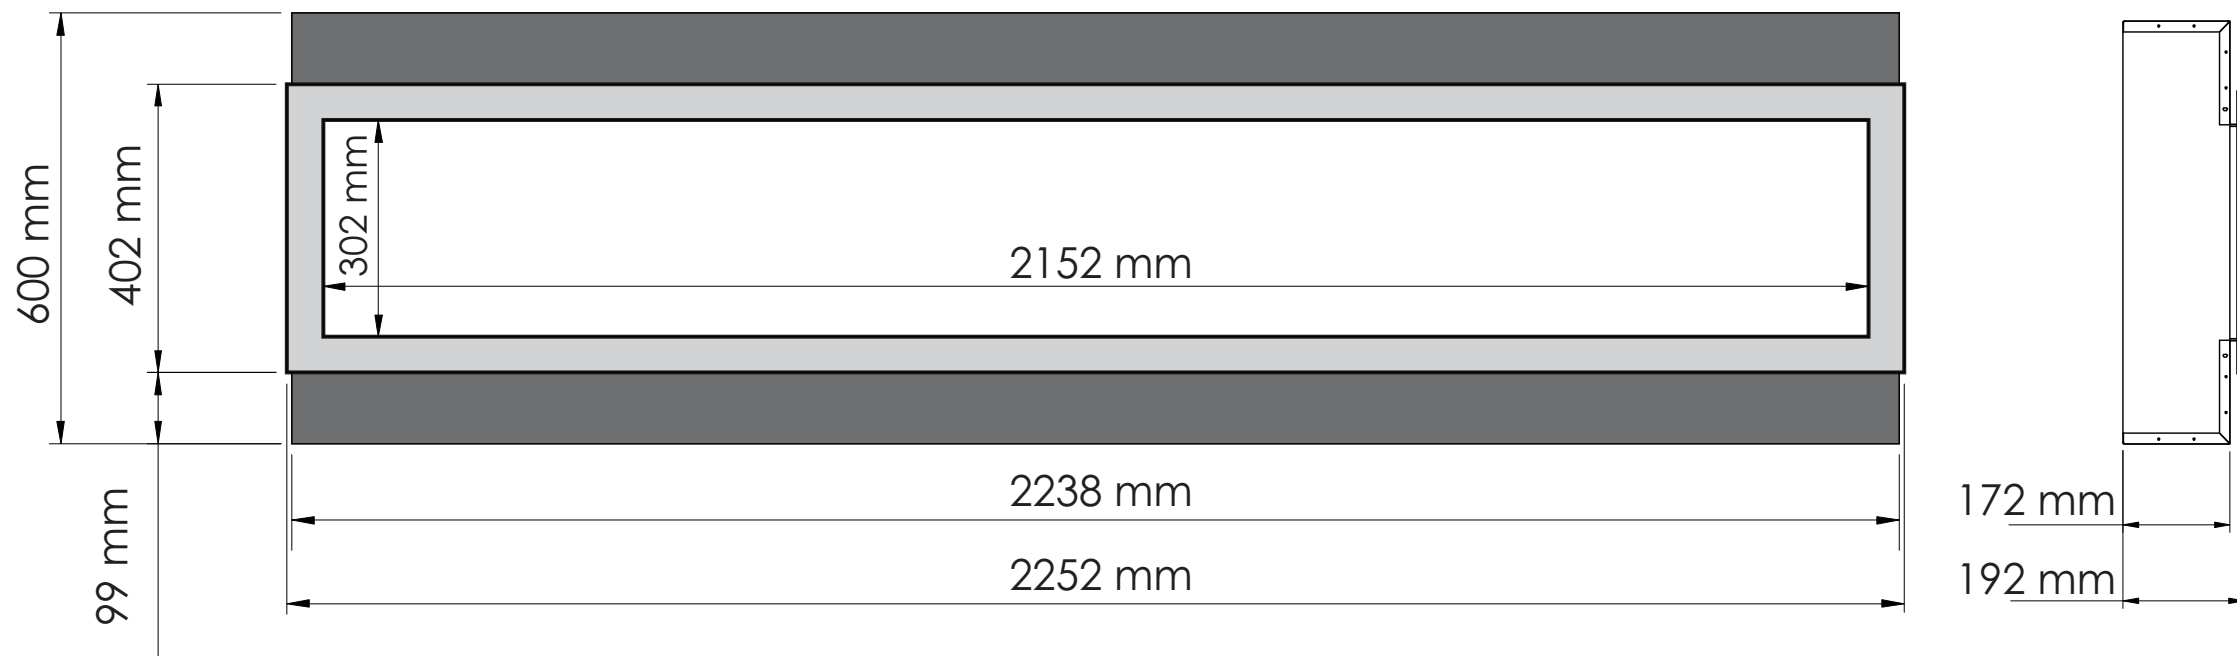

TECHNICAL SPECIFICATIONS		
VOLTS	120	
AMPS	12.5	
WATTS	1500	
HEATER	HIGH	1500 watts
	LOW	750 watts
NO HEATER	22 watts	
LAMPS	QUANTITY	LED
	WATTS	
	TOTAL WATTS	22 watts
ROTOR MOTOR	1 at 5 watts	
HEIGHT, WIDTH, DEPTH	23 1/2 x 88 1/8 x 6 3/4	
GLASS VIEWING OPENING	11 7/8 x 84 3/4"	
SURROUND SIZE	15 7/8 x 88 1/8	
SHIPPING SIZE	25 1/4 x 99 1/4 x 9 3/4	
SHIPPING WEIGHT	UNIT	188 lbs
	GLASS FRONT	Included
PLUG LOCATION	Left Side	
CORD LENGTH	76"	
APPROX. HEATING AREA	400 sq ft	

SERIES BUILT IN	MODEL BI-88-SLIM		REV 1
SCALE 1" = 1'-0"	DATE: 7/1/2015		SHEET 1 OF 1

TECHNICAL SPECIFICATIONS		
VOLTS	120	
AMPS	12.5	
WATTS	1500	
HEATER	HIGH	1500 watts
	LOW	750 watts
NO HEATER	22 watts	
LAMPS	QUANTITY	LED
	WATTS	
	TOTAL WATTS	22 watts
ROTOR MOTOR	1 at 5 watts	
HEIGHT, WIDTH, DEPTH	60 x 223.8 x 17.2 cm	
GLASS VIEWING OPENING	30.2 x 215.2 cm	
SURROUND SIZE	40.2 x 225.2 cm	
SHIPPING SIZE	64 x 251.7 x 24.8	
SHIPPING WEIGHT	85 kg	
GLASS FRONT	UNIT	
		Included
PLUG LOCATION	Left Side	
CORD LENGTH	193 cm	
APPROX. HEATING AREA	37 sqm	

SERIES	MODEL		REV
BUILT IN	BI-88-SLIM		1
SCALE 1:12	DATE: 7/1/2015	SHEET 1 OF 1	