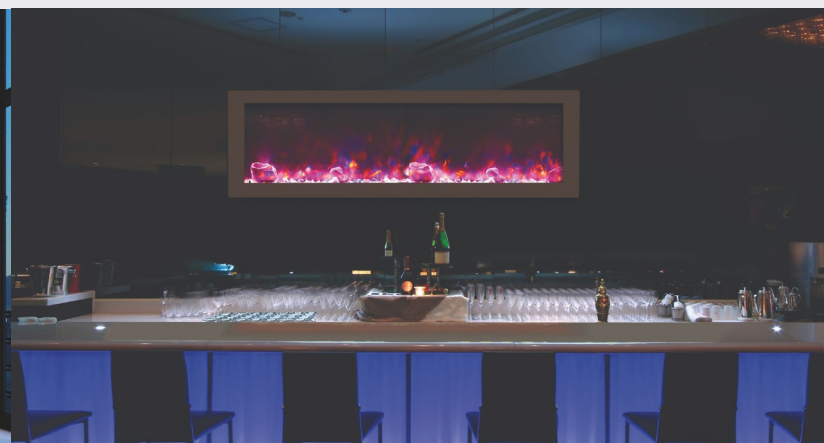

BI-50-DEEP-OD

*Height, Width, Depth: 23 5/8 x 48 1/2 x 12
Glass Viewing Area: 12 x 45 1/4
Surround Size: 15 3/4 x 49 1/4
**Shipping Size: 55 x 14 1/6 x 25 1/3
Shipping Weight: 111 lbs. Glass Included