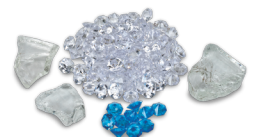

The Panorama DEEP series come with an 11 piece log set and our ICE media kit including large glass chunks, clear and blue diamond media and optional black steel surround, plus a remote.

*Remote control may not be exactly as shown