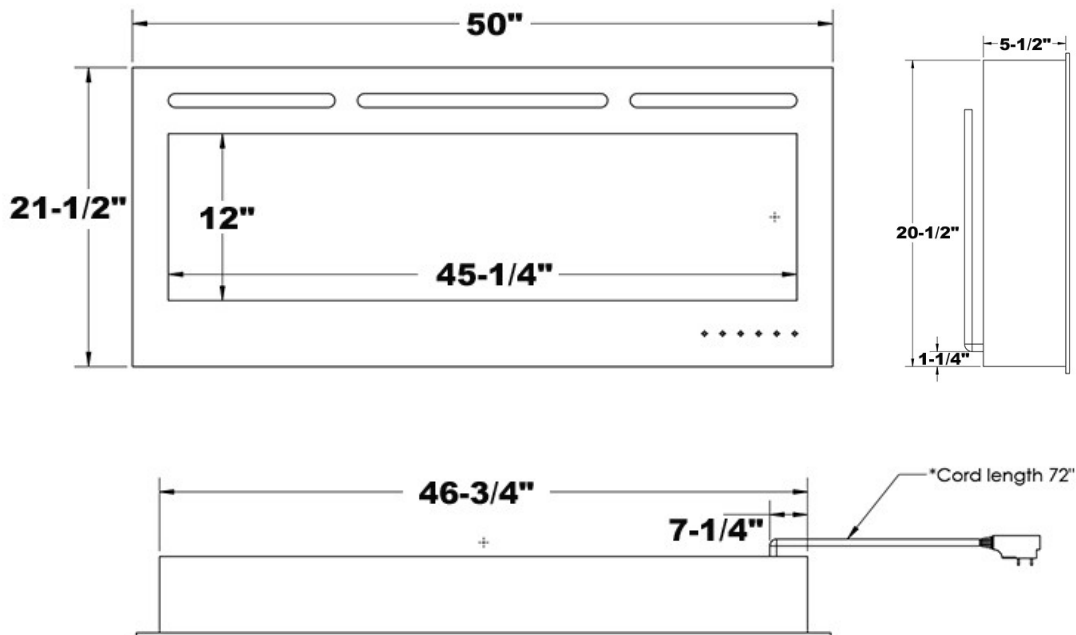

50"

MODERN FLAMES

Challenger

Flush Mount Electric Fireplace

Challenger 50"

The Challenger flush mount electric fireplace features a convenient 50" size. This contemporary designed electric fireplace features 10 different flame colors that puts it in a class of its own. Standard media includes glacier crystals. A 5,000 BTU heater can be controlled with the touch screen located on the front panel or by the remote.

Remote/control panel features:

- 10 vibrant flame & ember bed colors
- 5 selective dimmer options for flame
 - 7-1/2 hour auto off timer
 - 3 heat level options

MODERN FLAMES

Challenger 50" Specs

FINISHED OPENING DIMENSIONS			
Model Number	A	B	C
CEF-50B	47-1/4"	20-1/2"	5-1/2"