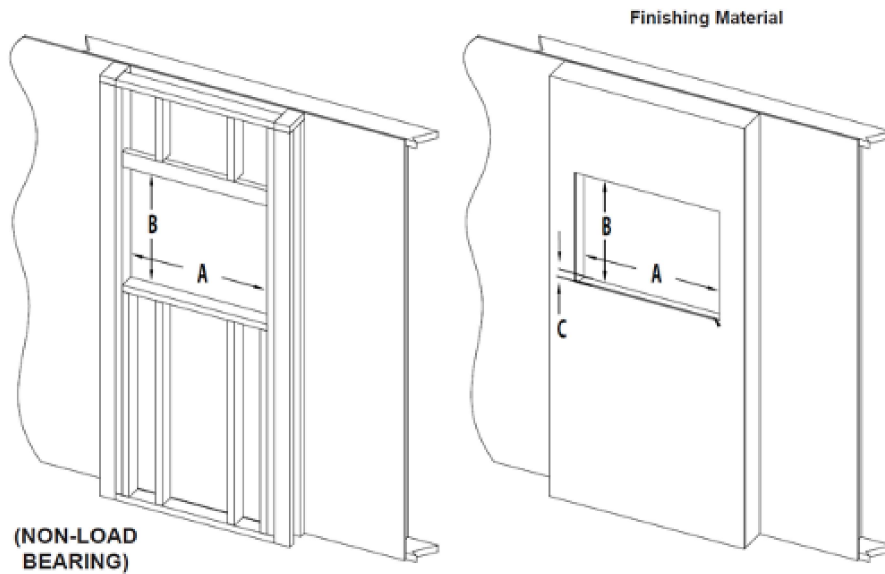

50"

MODERN FLAMES

Challenger

Flush Mount Electric Fireplace

Challenger 50"

The Challenger flush mount electric fireplace features a convenient 50" size. This contemporary designed electric fireplace features 10 different flame colors that puts it in a class of its own. Standard media includes glacier crystals. A 5,000 BTU heater can be controlled with the touch screen located on the front panel or by the remote.

Remote/control panel features:

- 10 vibrant flame & ember bed colors
- 5 selective dimmer options for flame
 - 7-1/2 hour auto off timer
 - 3 heat level options

MODERN FLAMES

Challenger 50" Specs

FINISHED OPENING DIMENSIONS			
Model Number	A	B	C
CEF-50B	47-1/4"	20-1/2"	5-1/2"