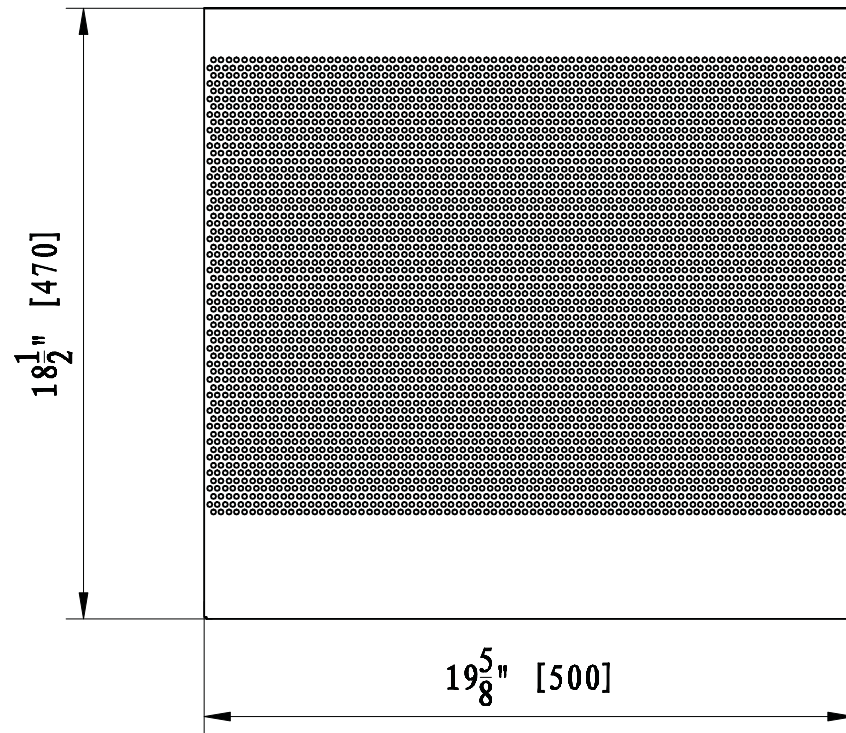

FRONT VIEW

TOP VIEW

SIDE VIEW

TECHNICAL SPECIFICATIONS

VOLTAGE		120
		60Hz
WATTS		1500
HEATER	HIGH	1500 watts
	LOW	N/A
NO HEATER		N/A
LAMPS	QUANTITY	N/A
	WATTS	
	TOTAL WATTS	N/A
ROTOR MOTOR		N/A
HEIGHT, WIDTH, DEPTH		18 1/2 x 19 5/8 x 11 3/4
GLASS VIEWING OPENING		N/A
SURROUND SIZE		N/A
SHIPPING SIZE		22 x 23 x 15
SHIPPING WEIGHT		40.3 lbs
	UNIT	N/A
	GLASS FRONT	N/A
PLUG LOCATION		N/A
CORD LENGTH		N/A
APPROX. HEATING AREA		N/A
All measurements in Inches		

SERIES	MODEL		REV
CUBE	CUBE-SPEAKER-BASE		1
SCALE 1'+0"	DATE:09/10/2018	SHEET 1 OF 1	