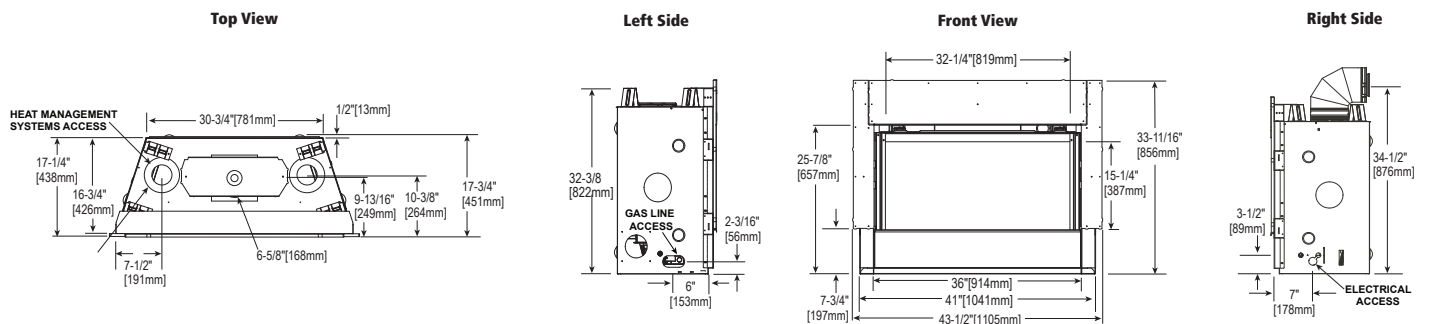

Accessories & Options

- **Remote Controls**
  - SMART-STAT-HTL, SMART-STAT-HNG, SMART-STAT-MAJ
  - SMART-BATTHNG-B, SMARTBATHTHL-B
  - Wired Wall Switch
  - WSK-21-W
- **Shelf Mantels** available in 48", 59" or 72" lengths.
  - Ozark Shelf
  - Gifford Shelf
  - Fillmore Shelf
- **Heat Management**
  - PHTRIM-36LINEAR - 36" Passive Heat
  - PH-FRT-LINEAR - Passive Heat kit for front or top discharge
  - PH-SIDE-LINEAR - Passive Heat kit for side discharge (includes 2 side registers)

Heat Management Solution

1. Optional Passive Heat™ kit allows you to enjoy the fire in comfort while at the same time control the heat
2. Allows heat to disperse naturally (no fan) into the room, reducing surface temperatures. Choose side, front or open wall register.
   - Key Benefit: A TV or heat sensitive materials may be placed just 12" above the fireplace opening without a mantel.

Specifications

MODEL	FRONT WIDTH		BACK WIDTH		HEIGHT		DEPTH		GLASS SIZE	BTU/HR INPUT
	Unit	Framing	Unit	Framing	Unit	Framing	Unit	Framing		
DVLINEAR36	41" (1041)	42" (1067)	30-3/4" (781)	42" (1067)	33-11/16" (856)	32-3/4" (832)	17-3/4" (451)	17-3/4" (451)	32-1/4" x 15-1/4" (819 x 387)	16,500 (NG & LP)

Dimensions are in inches and millimeters. Product information provided is not complete and is subject to change without notice. Product installation must adhere strictly to instructions accompanying product. We recommend measuring individual units at installation. Assumes the use of 1/2" Sheetrock. NOTE: Combustible material should not be installed over the face. Make sure you do NOT cover the decorative door opening. Refer to installation manual for detailed specifications on installing this product. Hearth & Home Technologies reserves the right to update units periodically. The flame and ember appearance may vary based on the type of fuel burned and the venting configuration used. Actual product appearance, including flame, may differ from product images.

Efficiency Rating

RATING	DVLINEAR36
EnerGuide (CSA P.4.1-15)	66.4%

EnerGuide (CSA P.4.1-15) - Used in Canada and some U.S. states to measure annual fireplace efficiency.

¹ For full warranty details see owner's/install manual.