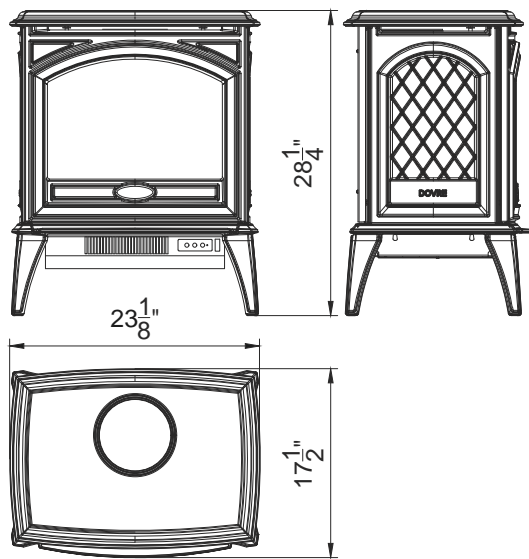

Lynwood E50 electric fireplace shown with the Oak log media

E50