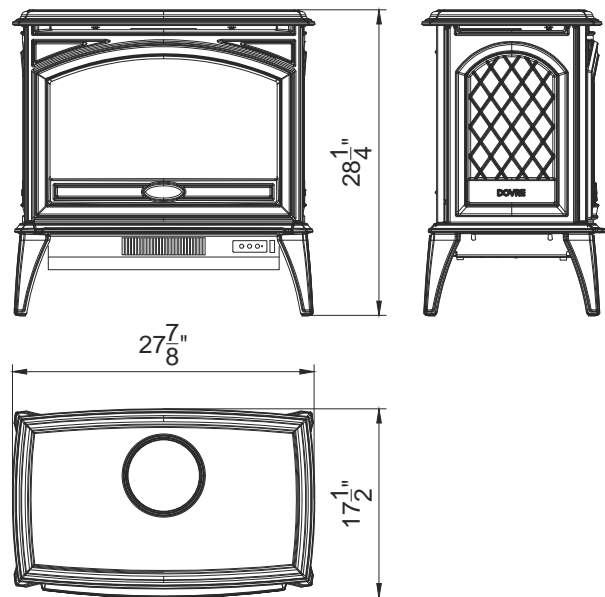

Lynwood E70 electric fireplace
shown with the Birch log media

FREESTAND
ELECTRIC FIREPLACES

Amantii

SIERRA  **FLAME**

LYNWOOD ELECTRIC: E50 & E70

- Real Cast Iron Construction.
Available in two sizes: 50" and 70"
- Rated for indoor applications only
- State of the art Fire and Ice flame set- with a simple flick of the remote change the flame from traditional colors such as orange to contemporary colors such as rose, purple and violet and icy blue color. A spectrum of colors.
- Two Flame sets and canopy lighting in 13 color themes, creates the illusion of a real fire
- Flame effect can be used with or without heat
- On demand heat with two heat settings.
Thermostat and Hardwire Ready
- Produces up to 4800 BTU of heat, enough to heat up 500 sq. ft
- Over heat vent, allows the heat to flow directly to floor level
- Includes a multi-function remote
- Annual Noise: 43dB

E50

E70

E50 NA	Freestanding Electric Fireplace Cast Iron Construction
E70 NA	Freestanding Electric Fireplace Cast Iron Construction

Tech Specs

		E50	E70
Volts		120	120
Amps		12.5	12.5
Watts		1500	1500
Heater	HIGH	1500 Watts	1500 Watts
	LOW	75 Watts	75 Watts
No Heater		19 Watts	19 Watts
Lamps	TYPE	LED	LED
	TOTAL WATTS	19 Watts	19 Watts
Rotor Motor		1 at 5 watts	1 at 5 watts
Height, Width, Depth		28 1/4" x 23 1/8" x 17 1/2"	28 1/4" x 27 7/8" x 17 1/2"
Glass Size		13 1/8" x 16 3/8"	13 1/8" X 21 1/4"
Approx. Heating Area		400 sq ft	400 sq ft

DESIGN-MEDIA-BIRCH-10PCE

Lynwood E70 electric fireplace shown with the Oak log media

Lynwood E50 electric fireplace shown with the Oak log media

E50

E70