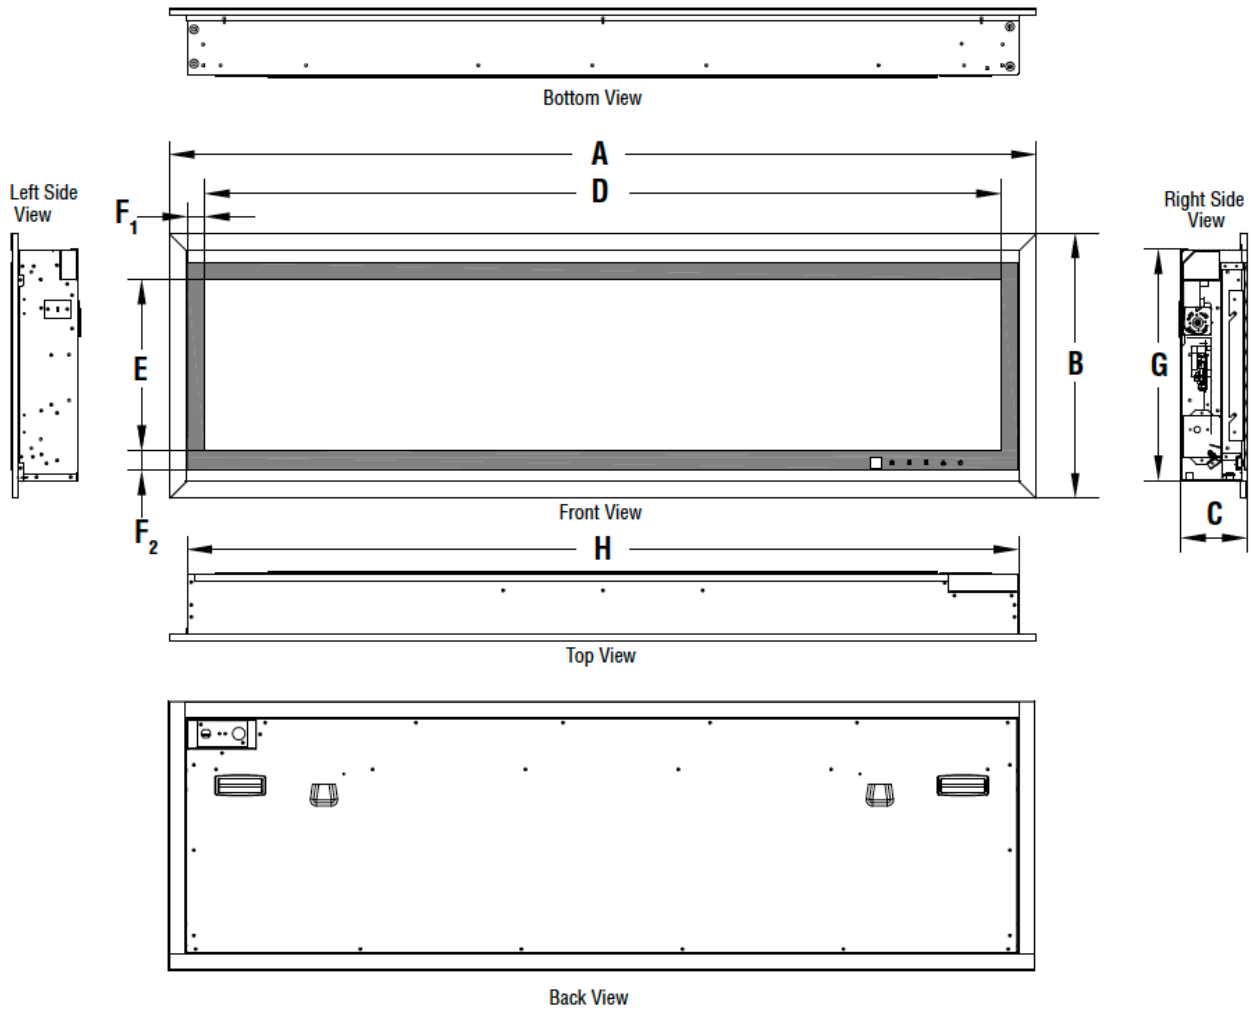

APPLIANCE SPECIFICATIONS

ERL 2000 DIMENSIONS

	45"	55"
A	49-7/8"	59-7/8"
B	18-3/8"	18-3/8"
C	4-5/8"	4-5/8"
D	45"	55"
E	11-7/8"	11-7/8"
F ₁	1-1/4"	1-1/4"
F ₂	1-3/8"	1-3/8"
G	16"	16"
H	47-1/2"	57-1/2"

FRAMING SPECIFICATIONS