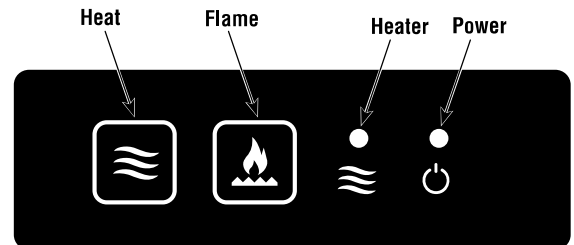

Clearances - This appliance is an electric fireplace designed to be framed in with combustible materials (up to the edge of the appliance). A drywall lip at the top of the fireplace and 4 nailing flanges on the sides of the appliance is provided to facilitate installation.

Hearth Protection: A hearth is not required, but it is recommended for aesthetic purposes.

Clearances to Combustibles

Fireplace Manual Controls

Controls - This appliance can be operated either from the manual control panel (see below) or by using the remote control.

The manual controls are located on the firebox floor on the front left. If an optional glass enclosure is installed, it must be removed to access.

Manual Control Panel (located on fireplace floor)

Main Power ON/OFF Switch

ELECTRIC FIREPLACE

Standard Full Function
Infrared Light Remote Control.

Fireplace Features & Optional Accessories

Standard Features

- Oak log set and glowing ember bed.
- Smoked-Brick pattern glass interior.
- Adjustable flame height.
- Operable pull screens.
- 5000 BTU (120 V) or 10,000 BTU (240 V) heater.
- Full featured remote control.
- Wall thermostat ready.
- 120 V Power Cord.