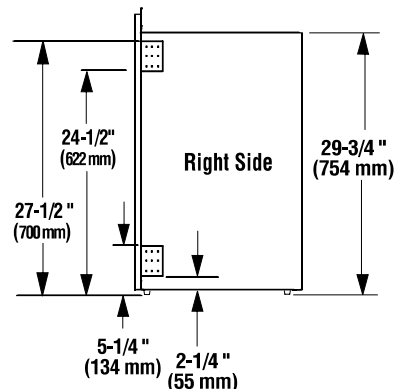

IHP 33" Electric Fireplaces

ELECTRIC FIREPLACE

Framing Dimensions

Product Reference Information

Models: Capella™ 33, ERT3033, MPE-33-N
 Description: Electric Fireplace, 33" Radiant
 Shipping Weight: 81 lb.'s (36.75 KG)
 Packaging: 41" x 17-3/4" x 33-1/2" (1040 mm x 451 mm x 850 mm)
 14.10 cu. ft.

Locations

Fireplace Dimensions

Listing

This appliance has been tested in accordance with UL 2021 and CSA C22.2 No. 46-M198 standards for fixed and location dedicated electric room heaters.

IHP 33" Electric Fireplaces

Product Info

| Product Reference Information | | | |
|-------------------------------|------------------------------|---------|--------------|
| Cat. # | Models | Weight | Cu. Ft. |
| F4449 | Capella33, ERT3033, MPE-33-N | 81 lbs. | 14.1 cu. ft. |