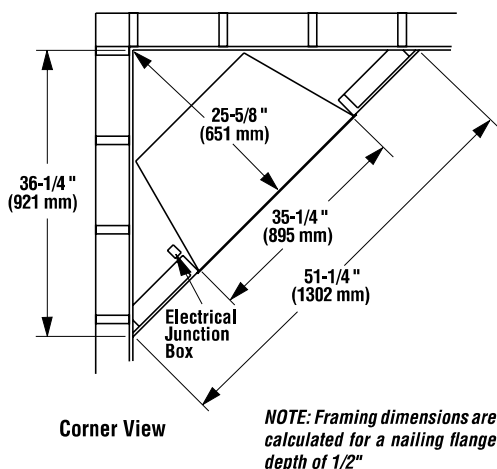

IHP 33" Electric Fireplaces

ELECTRIC FIREPLACE

Framing Dimensions

Product Reference Information

Models: Capella™ 33, ERT3033, MPE-33-N
 Description: Electric Fireplace, 33" Radiant
 Shipping Weight: 81 lb.'s (36.75 KG)
 Packaging: 41" x 17-3/4" x 33-1/2" (1040 mm x 451 mm x 850 mm)
 14.10 cu. ft.

Product Info

| Product Reference Information | | | |
|-------------------------------|------------------------------|---------|--------------|
| Cat. # | Models | Weight | Cu. Ft. |
| F4449 | Capella33, ERT3033, MPE-33-N | 81 lbs. | 14.1 cu. ft. |