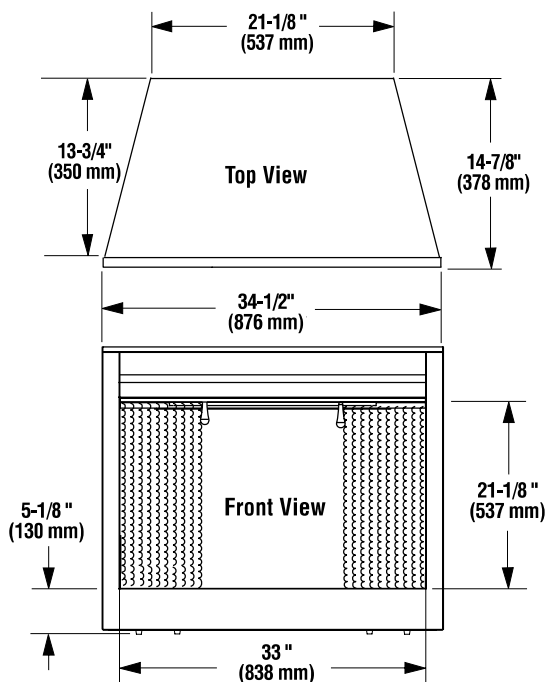

Fireplace Dimensions