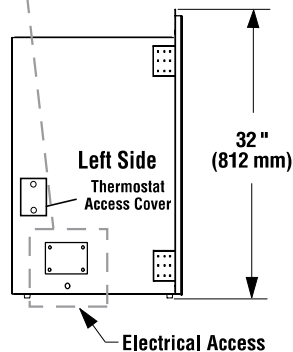

Fireplace Dimensions