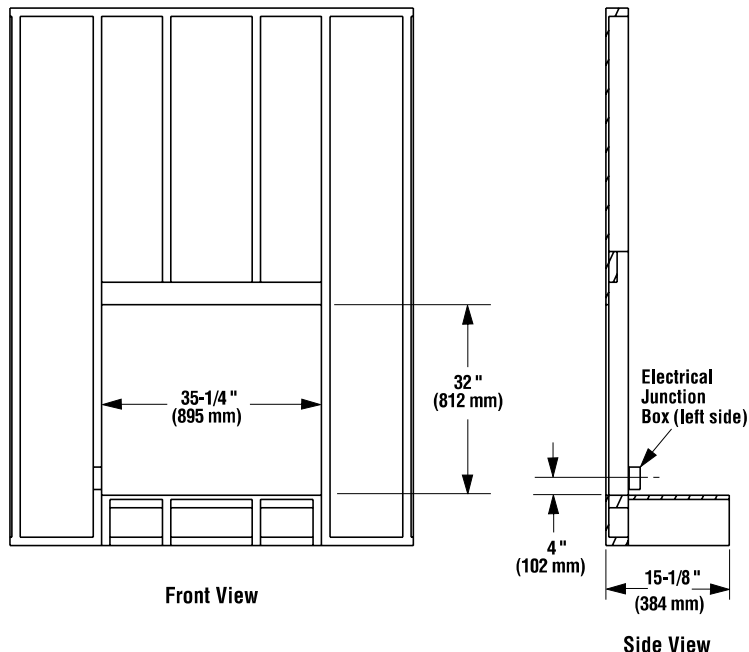

IHP 33" Electric Fireplaces

ELECTRIC FIREPLACE

Framing Dimensions

Product Reference Information

Models: Capella™ 33, ERT3033, MPE-33-N
 Description: Electric Fireplace, 33" Radiant
 Shipping Weight: 81 lb.'s (36.75 KG)
 Packaging: 41" x 17-3/4" x 33-1/2" (1040 mm x 451 mm x 850 mm)
 14.10 cu. ft.

Product Info

| Product Reference Information | | | |
|-------------------------------|------------------------------|---------|--------------|
| Cat. # | Models | Weight | Cu. Ft. |
| F4449 | Capella33, ERT3033, MPE-33-N | 81 lbs. | 14.1 cu. ft. |