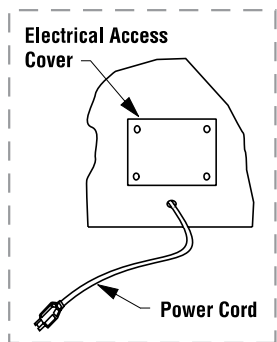

Fireplace Dimensions