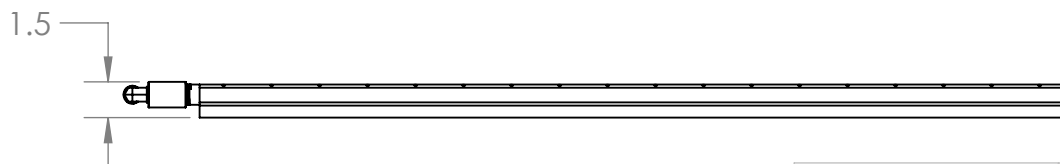

2

1

REVISIONS			
REV.	DESCRIPTION	DATE	APPROVED
A	RELEASED FOR PRODUCTION	8/9/22	

BRANDED: GRAND CANYON GAS LOGS
MODEL #: GLASSBRN-36/14-H

UNLESS OTHERWISE SPECIFIED:

DIMENSIONS ARE IN INCHES
TOLERANCES:
BEND +2/-0
ONE PLACE DECIMAL ±.125
TWO PLACE DECIMAL ±.0625

RPG BRANDS

TITLE:

GLASSBRN-36/14-H

SIZE	DWG. NO.	REV
A	02-00695	A
SCALE: 1:8	WEIGHT:	SHEET 1 OF 1

2

1

B

B