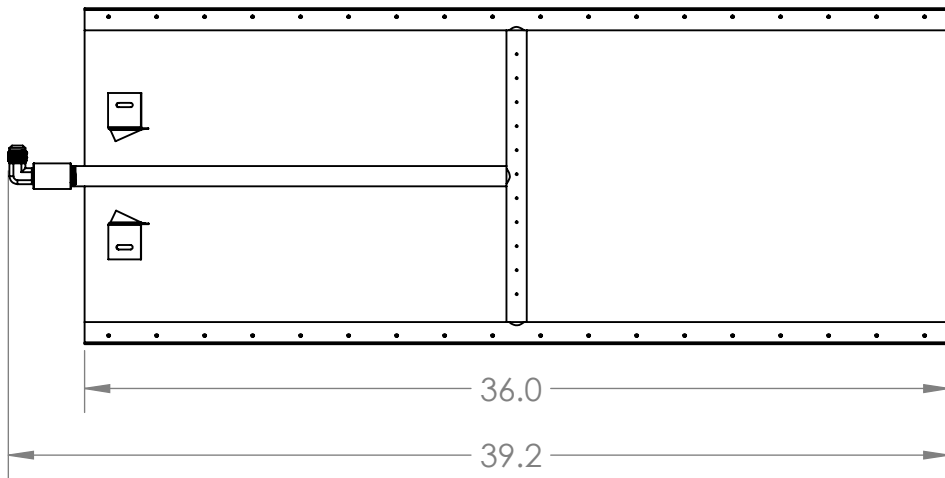

2

1

REVISIONS			
REV.	DESCRIPTION	DATE	APPROVED
A	RELEASED FOR PRODUCTION	8/9/22	

BRANDED: GRAND CANYON GAS LOGS
MODEL #: GLASSBRN-36/14-H

UNLESS OTHERWISE SPECIFIED:

DIMENSIONS ARE IN INCHES
TOLERANCES:
BEND +2/-0
ONE PLACE DECIMAL ±.125
TWO PLACE DECIMAL ±.0625

RPG BRANDS

TITLE:

GLASSBRN-36/14-H

SIZE	DWG. NO.	REV
A	02-00695	A
SCALE: 1:8	WEIGHT:	SHEET 1 OF 1

2

1

B

B