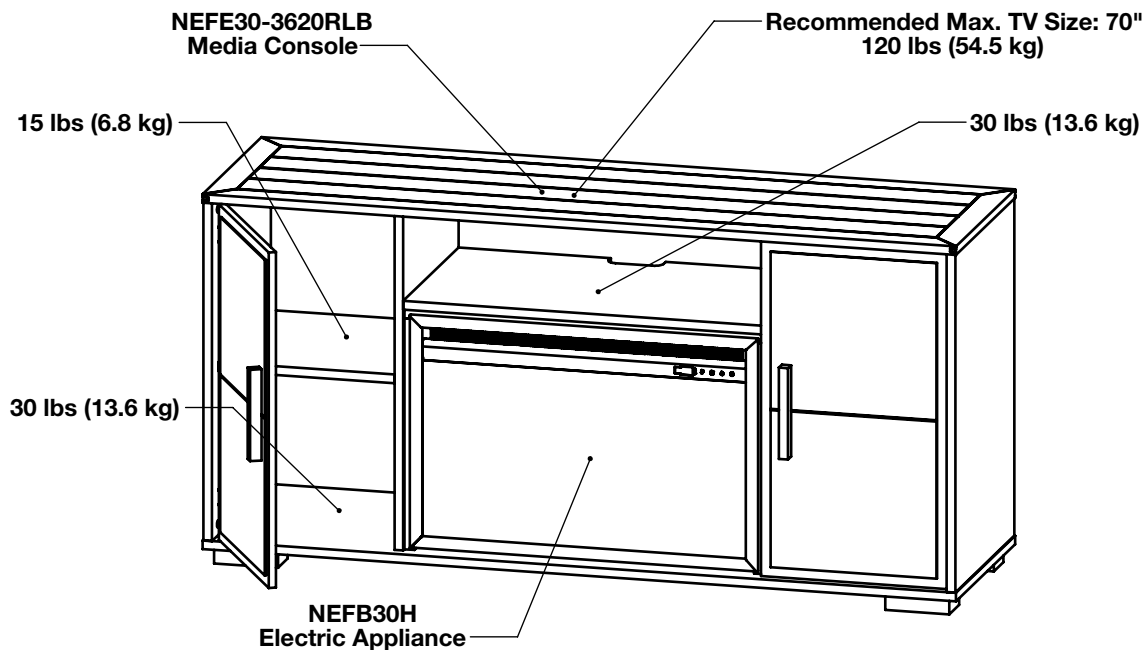

# HAYWORTH™ ELECTRIC FIREPLACE MEDIA CONSOLE

Model	BTU	Width	Height	Depth	Viewing Area
NEFE30-3620RLB	N/A	65	32	19 11/16	N/A
NEFB30H	5,000	30	20 5/16	7 3/4	27 15/16 X 15 3/16

## Overview

This NEFP30-3620RLB media console comes with two separate boxes, while assembly is required. The media console after assembly is demonstrated below:

## Dimensions

Product information provided is not complete and is subject to change without notice. Please consult the installation manual for the most up to date installation information.

W415-3082 / 06.11.21

# CONSOLE MULTIMÉDIA POUR APPAREIL ÉLECTRIQUE HAYWORTH™

Modèle	BTU	Largeur	Hauteur	Profondeur	Dimensions de Vision
NEFE30-3620RLB	N/A	65	32	19 11/16	N/A
NEFB30H	5,000	30	20 5/16	7 3/4	27 15/16 X 15 3/16