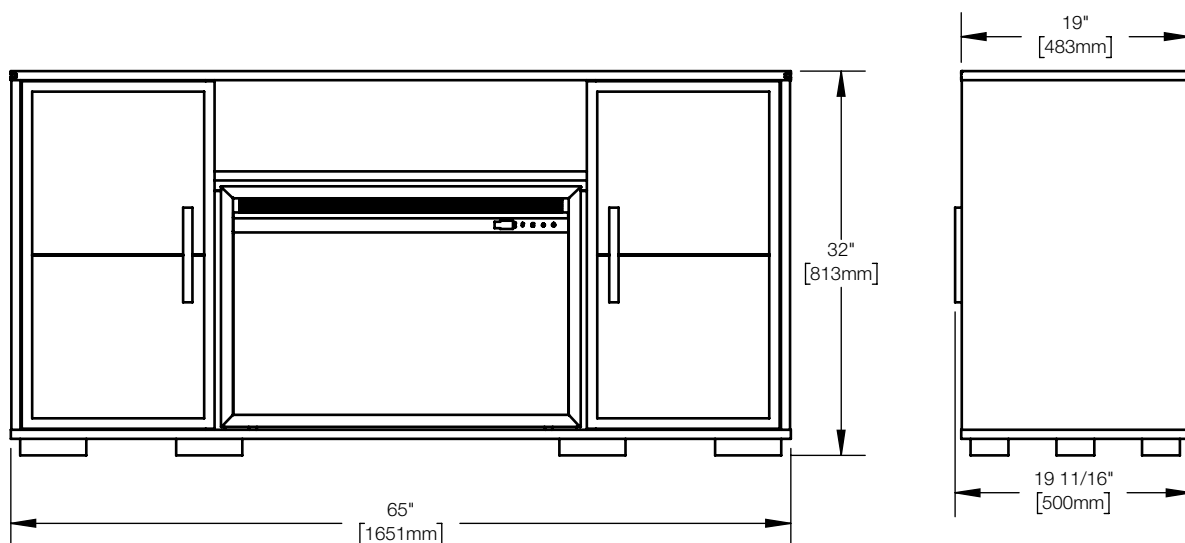

Product information provided is not complete and is subject to change without notice. Please consult the installation manual for the most up to date installation information.

W415-3082 / 06.11.21