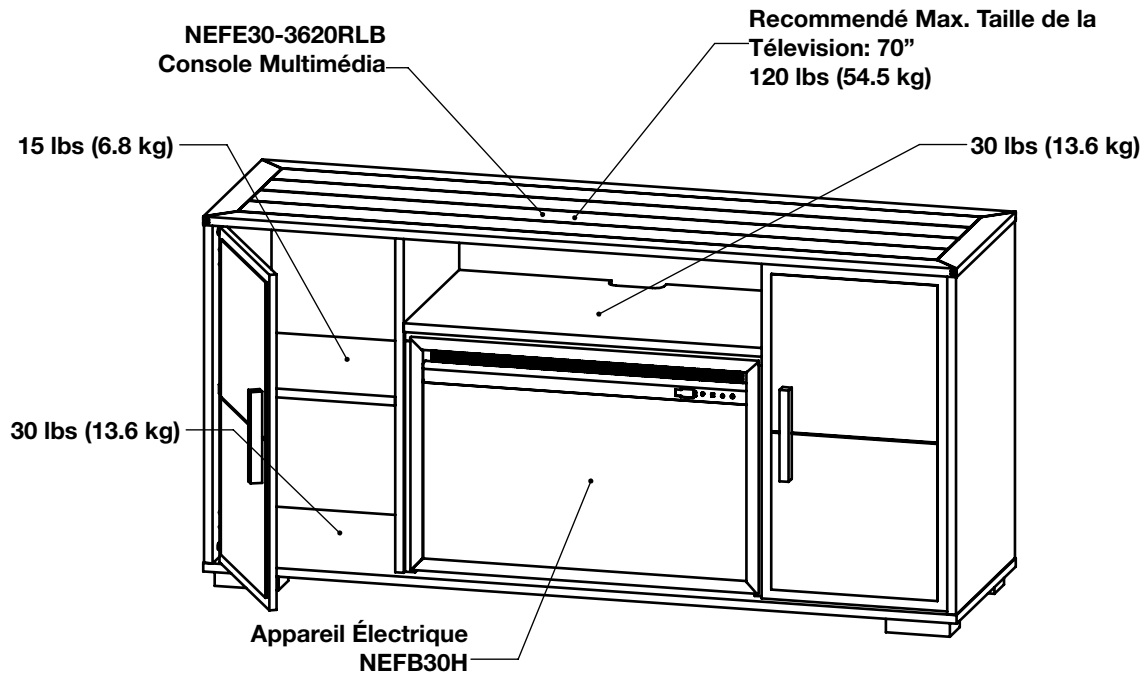

CONSOLE MULTIMÉDIA POUR APPAREIL ÉLECTRIQUE HAYWORTH™

Modèle	BTU	Largeur	Hauteur	Profondeur	Dimensions de Vision
NEFE30-3620RLB	N/A	65	32	19 11/16	N/A
NEFB30H	5,000	30	20 5/16	7 3/4	27 15/16 X 15 3/16

Vue d'Ensemble

Cette console multimédia NEFE30-3620RLB est livrée avec deux boîtiers séparés, tandis que l'assemblage est requis. La console multimédia après assemblage est illustrée ci-dessous: