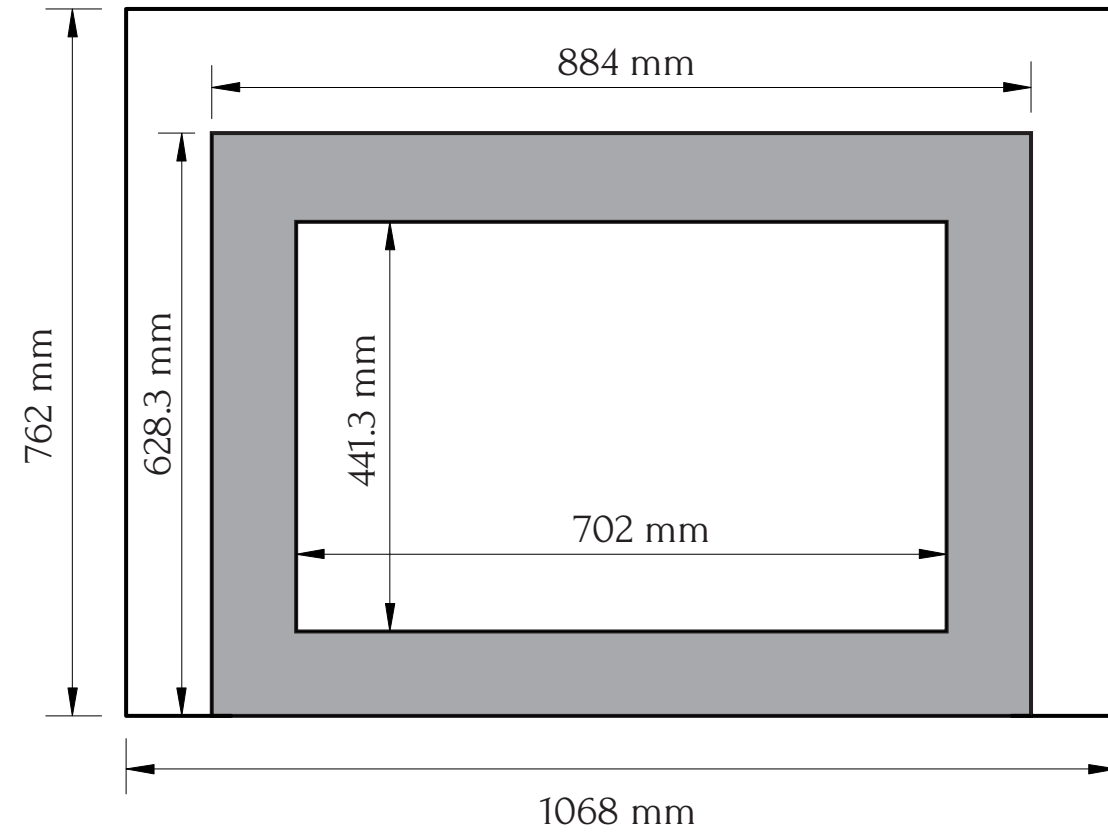

TECHNICAL SPECIFICATIONS

VOLTS		120
AMPS		12.5
WATTS		1500
HEATER	HIGH	1500 watts
	LOW	750 watts
NO HEATER		19 watts
LAMPS	QUANTITY	LED
	WATTS	
	TOTAL WATTS	22 watts
ROTOR MOTOR		1 at 5 watts
HEIGHT, WIDTH, DEPTH		23 1/8 x 33 1/8 x 8 1/2
GLASS VIEWING OPENING		17 3/8 x 27 5/8
SURROUND SIZE		30 x 42
SHIPPING SIZE		32 3/4 x 45 1/8 x 12 3/4
SHIPPING WEIGHT		73 lbs
	UNIT	
GLASS FRONT		Included
PLUG LOCATION		Left Side
CORD LENGTH		74"
APPROX. HEATING AREA		400 sq ft

SERIES INSERT	MODEL INS-FM-34		REV 1
SCALE 1" = 1'-0"	DATE: 9/1/2014		SHEET 1 OF 1

TECHNICAL SPECIFICATIONS		
VOLTS		120
AMPS		12.5
WATTS		1500
HEATER	HIGH	1500 watts
	LOW	750 watts
NO HEATER		19 watts
LAMPS	QUANTITY	LED
	WATTS	
	TOTAL WATTS	22 watts
ROTOR MOTOR		1 at 5 watts
HEIGHT, WIDTH, DEPTH		58.7 x 84 x 76.2 cm
GLASS VIEWING OPENING		441.3 x 70.2 cm
SURROUND SIZE		76.2 x 106.8 cm
SHIPPING SIZE		114.4 x 31.8 x 82.6 cm
SHIPPING WEIGHT		33 kg
	UNIT	
GLASS FRONT		Included
PLUG LOCATION		Left Side
CORD LENGTH		190 cm
APPROX. HEATING AREA		37 sqm

SERIES	MODEL		REV
INSERT	INS-FM-34		1
SCALE 1:12	DATE: 9/1/2014	SHEET 1 OF 1	