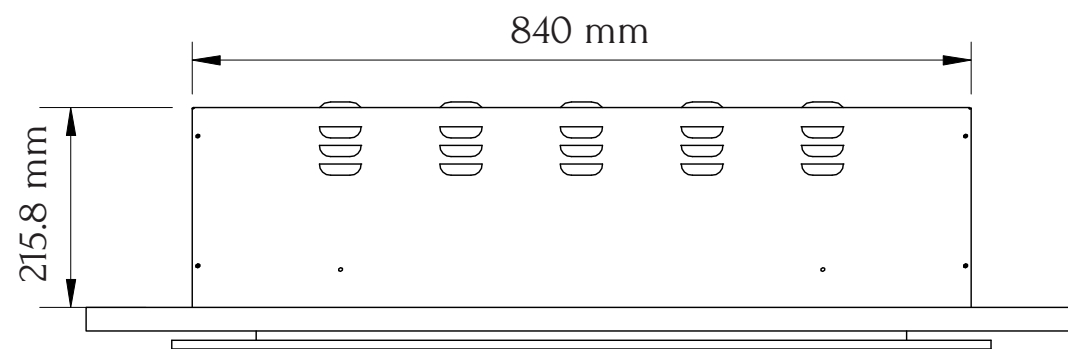

TECHNICAL SPECIFICATIONS

VOLTS		120
AMPS		12.5
WATTS		1500
HEATER	HIGH	1500 watts
	LOW	750 watts
NO HEATER		19 watts
LAMPS	QUANTITY	LED
	WATTS	
	TOTAL WATTS	22 watts
ROTOR MOTOR		1 at 5 watts
HEIGHT, WIDTH, DEPTH		23 1/8 x 33 1/8 x 8 1/2
GLASS VIEWING OPENING		17 3/8 x 27 5/8
SURROUND SIZE		30 x 42
SHIPPING SIZE		32 3/4 x 45 1/8 x 12 3/4
SHIPPING WEIGHT		73 lbs
	UNIT	
GLASS FRONT		Included
PLUG LOCATION		Left Side
CORD LENGTH		74"
APPROX. HEATING AREA		400 sq ft

SERIES INSERT	MODEL INS-FM-34		REV 1
SCALE 1" = 1'-0"	DATE: 9/1/2014		SHEET 1 OF 1

TECHNICAL SPECIFICATIONS		
VOLTS		120
AMPS		12.5
WATTS		1500
HEATER	HIGH	1500 watts
	LOW	750 watts
NO HEATER		19 watts
LAMPS	QUANTITY	LED
	WATTS	
	TOTAL WATTS	22 watts
ROTOR MOTOR		1 at 5 watts
HEIGHT, WIDTH, DEPTH		58.7 x 84 x 76.2 cm
GLASS VIEWING OPENING		441.3 x 70.2 cm
SURROUND SIZE		76.2 x 106.8 cm
SHIPPING SIZE		114.4 x 31.8 x 82.6 cm
SHIPPING WEIGHT		33 kg
	UNIT	
GLASS FRONT		Included
PLUG LOCATION		Left Side
CORD LENGTH		190 cm
APPROX. HEATING AREA		37 sqm

SERIES	MODEL		REV
INSERT	INS-FM-34		1
SCALE 1:12	DATE: 9/1/2014	SHEET 1 OF 1	