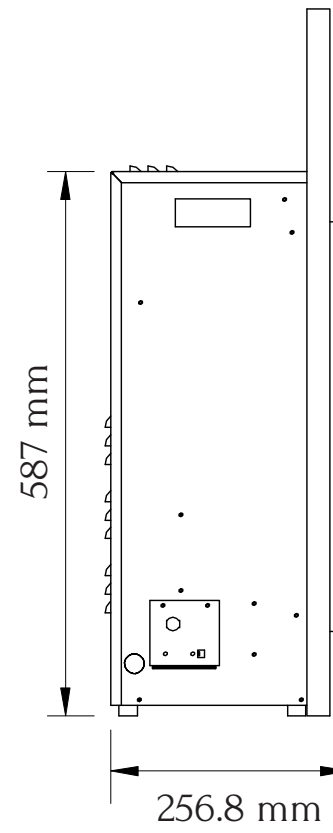

TECHNICAL SPECIFICATIONS

VOLTS		120
AMPS		12.5
WATTS		1500
HEATER	HIGH	1500 watts
	LOW	750 watts
NO HEATER		19 watts
LAMPS	QUANTITY	LED
	WATTS	
	TOTAL WATTS	22 watts
ROTOR MOTOR		1 at 5 watts
HEIGHT, WIDTH, DEPTH		23 1/8 x 33 1/8 x 8 1/2
GLASS VIEWING OPENING		17 3/8 x 27 5/8
SURROUND SIZE		30 x 42
SHIPPING SIZE		32 3/4 x 45 1/8 x 12 3/4
SHIPPING WEIGHT		73 lbs
	UNIT	
GLASS FRONT		Included
PLUG LOCATION		Left Side
CORD LENGTH		74"
APPROX. HEATING AREA		400 sq ft

SERIES INSERT	MODEL INS-FM-34		REV 1
SCALE 1" = 1'-0"	DATE: 9/1/2014		SHEET 1 OF 1

TECHNICAL SPECIFICATIONS		
VOLTS		120
AMPS		12.5
WATTS		1500
HEATER	HIGH	1500 watts
	LOW	750 watts
NO HEATER		19 watts
LAMPS	QUANTITY	LED
	WATTS	
	TOTAL WATTS	22 watts
ROTOR MOTOR		1 at 5 watts
HEIGHT, WIDTH, DEPTH		58.7 x 84 x 76.2 cm
GLASS VIEWING OPENING		441.3 x 70.2 cm
SURROUND SIZE		76.2 x 106.8 cm
SHIPPING SIZE		114.4 x 31.8 x 82.6 cm
SHIPPING WEIGHT		33 kg
	UNIT	
GLASS FRONT		Included
PLUG LOCATION		Left Side
CORD LENGTH		190 cm
APPROX. HEATING AREA		37 sqm

SERIES	MODEL		REV
INSERT	INS-FM-34		1
SCALE 1:12	DATE: 9/1/2014	SHEET 1 OF 1	