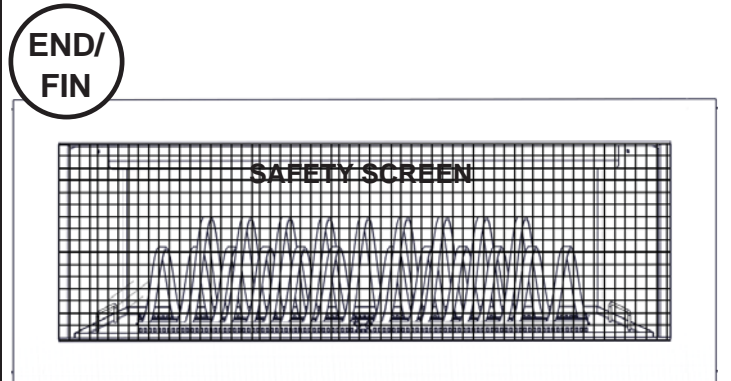

NOTE: CLEANING THE SAFETY SCREEN MAY BE NECESSARY DUE TO EXCESSIVE LINT / DUST FROM CARPETING, PETS, ETC. SIMPLY VACUUM USING THE BRUSH ATTACHMENT.
NOTE: NETTOYAGE DE L'ÉCRAN DE PROTECTION (PARE-ÉTINCELLES) PEUT ÊTRE NÉCESSAIRE EN RAISON DES PELUCHES/POUSSIÈRES PROVENANT DES TAPIS, DES ANIMAUX, ETC. IL SUFFIT D'UTILISER L'ASPIRATEUR À L'AIDE DE L'EMBOÛT AVEC UNE BROSSSE.

TO VIEW A VIDEO OF THIS INSTALLATION VISIT OUR WEBSITE AT: www.napoleonfireplaces.com/productsupport/lhd45

NOTE: FOR MORE DETAILED INSTRUCTIONS REFER TO YOUR INSTALLATION MANUAL.
POUR REGARDER UNE VIDÉO DE CETTE INSTALLATION VISITER NOTRE SITE WEB: www.napoleonfireplaces.com/productsupport/lhd45
NOTE: VOIR LE MANUEL D'INSTRUCTIONS D'INSTALLATION POUR LES INSTRUCTIONS PLUS DÉTAILLÉES