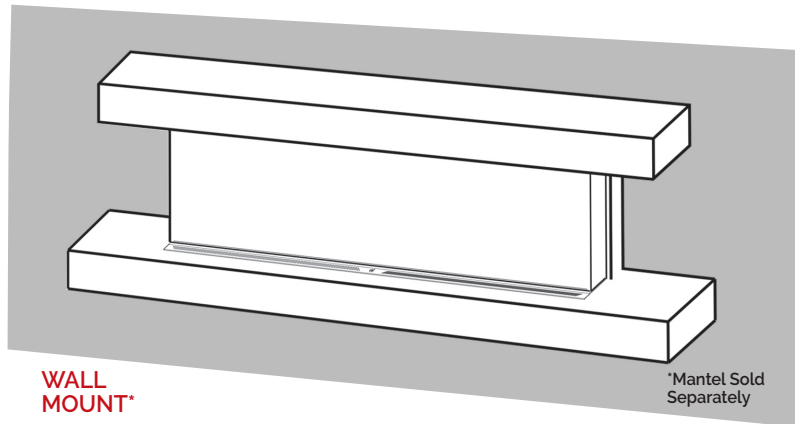

**WALL
MOUNT***

*Mantel Sold Separately

ModernFlames.com

3515 E. Atlanta Ave. Phoenix, AZ 85040
(602) 268-9353 • (877) 246-9353

INNOVATING THE INDUSTRY STANDARDS OF TOMORROW