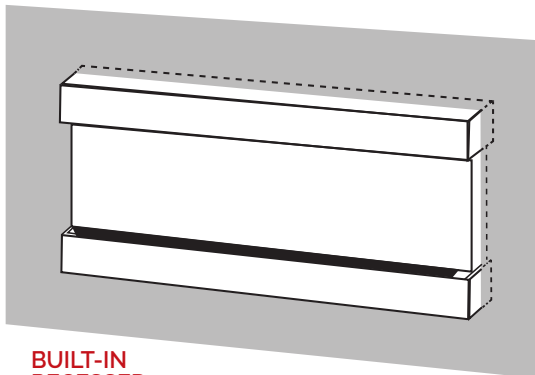

**BUILT-IN
RECESSED
(2X4)**