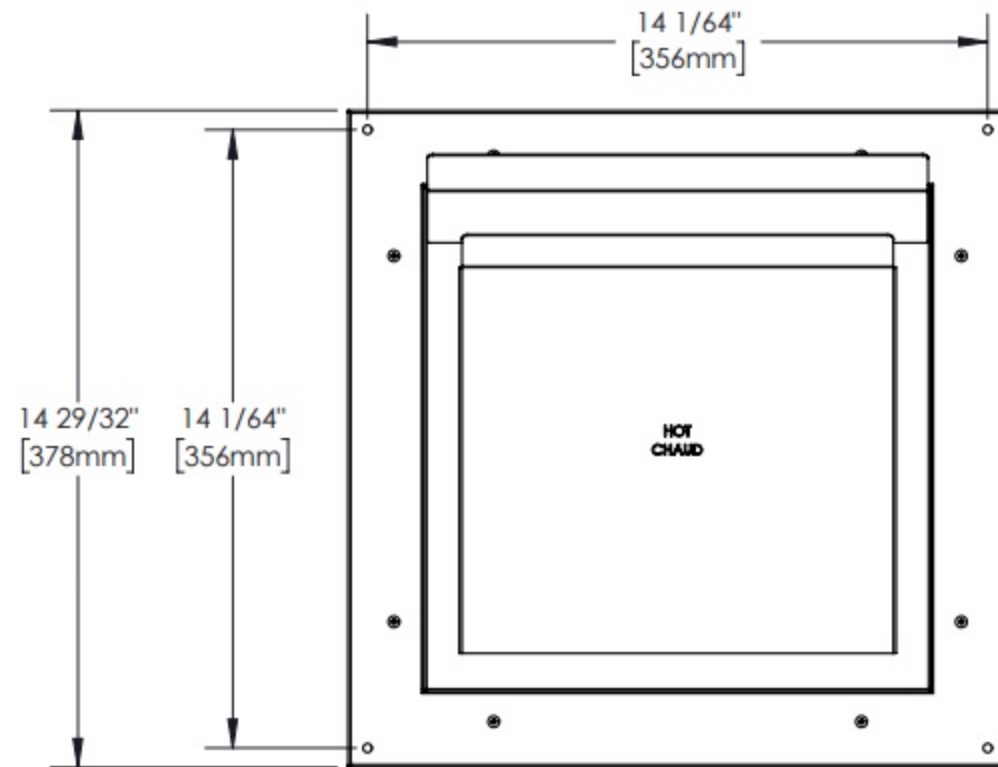

# 4"/7" terminal dimensions

**FOR USE ONLY WITH APPROVED WOLF STEEL DIRECT VENT 4" / 7" GAS APPLIANCES**

**front view**

**right side view**

**top view**