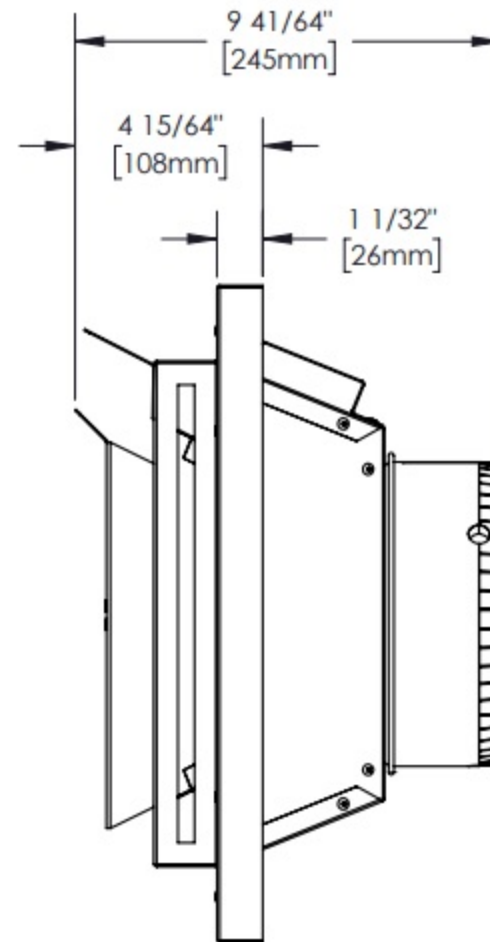

# 4"/7" terminal dimensions

**FOR USE ONLY WITH APPROVED WOLF STEEL DIRECT VENT 4" / 7" GAS APPLIANCES**

**front view**

**right side view**

**top view**