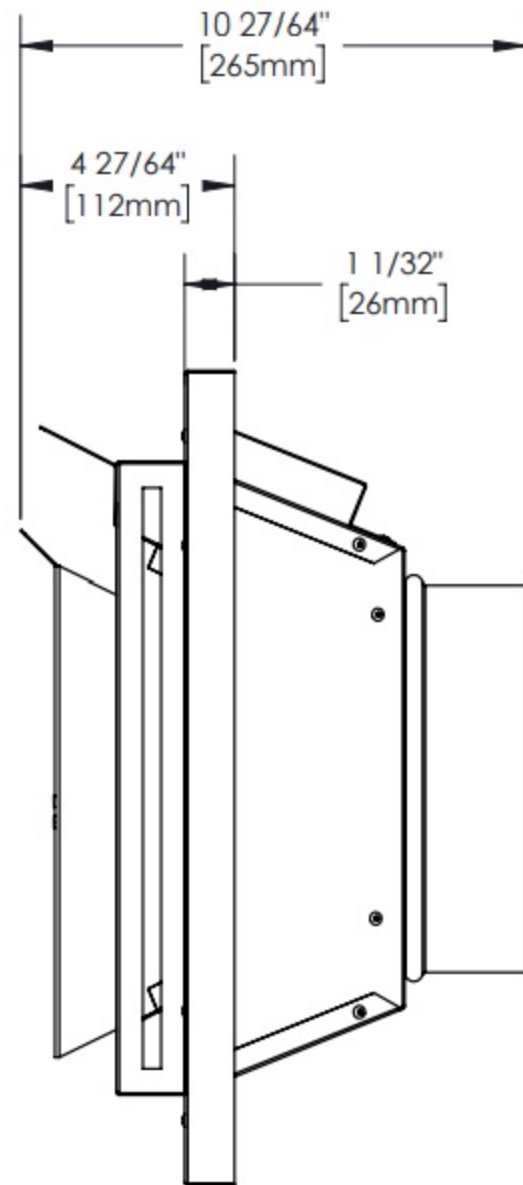

5" / 8" terminal dimensions

FOR USE ONLY WITH APPROVED WOLF STEEL DIRECT VENT 5" / 8" GAS APPLIANCES

front view

right side view

top view