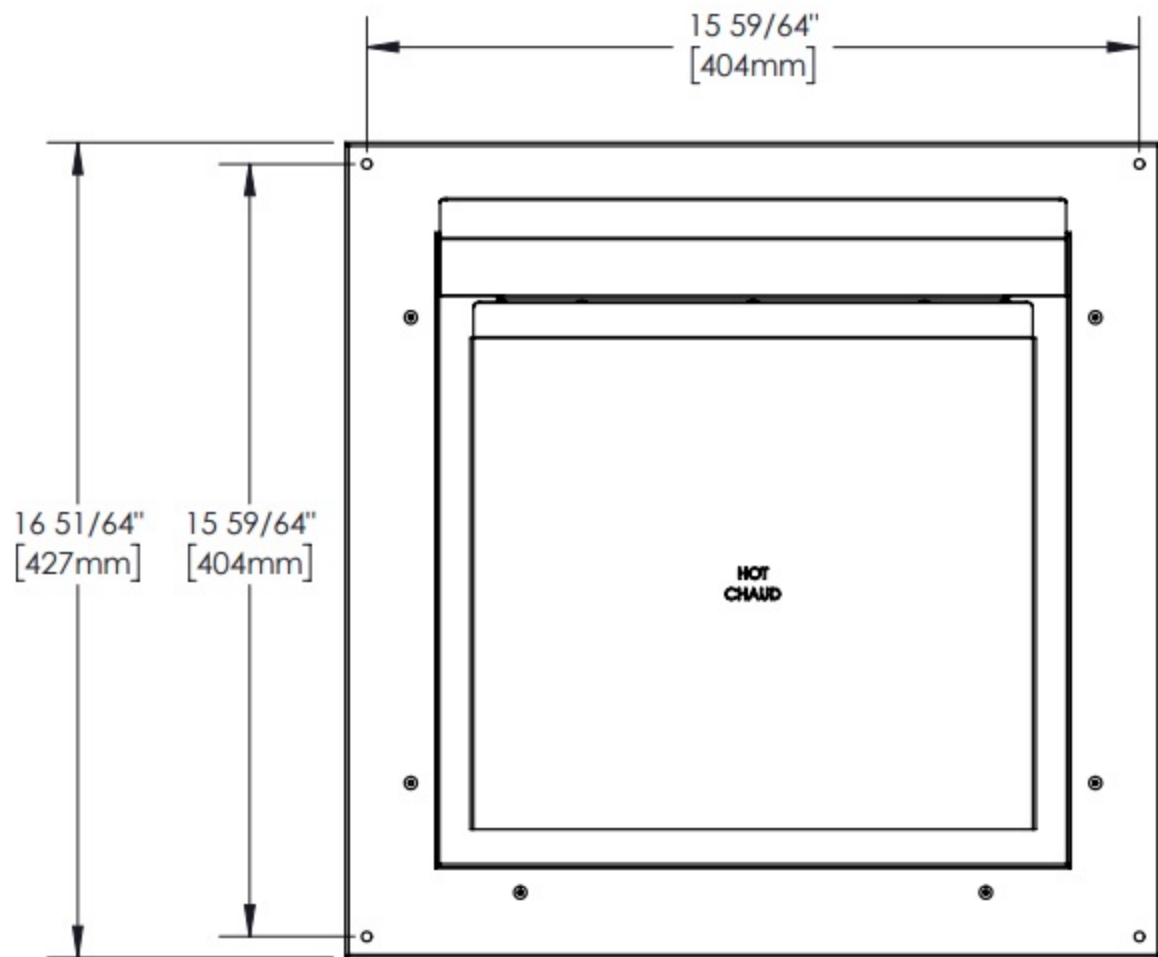

5" / 8" terminal dimensions

FOR USE ONLY WITH APPROVED WOLF STEEL DIRECT VENT 5" / 8" GAS APPLIANCES

front view

right side view

top view