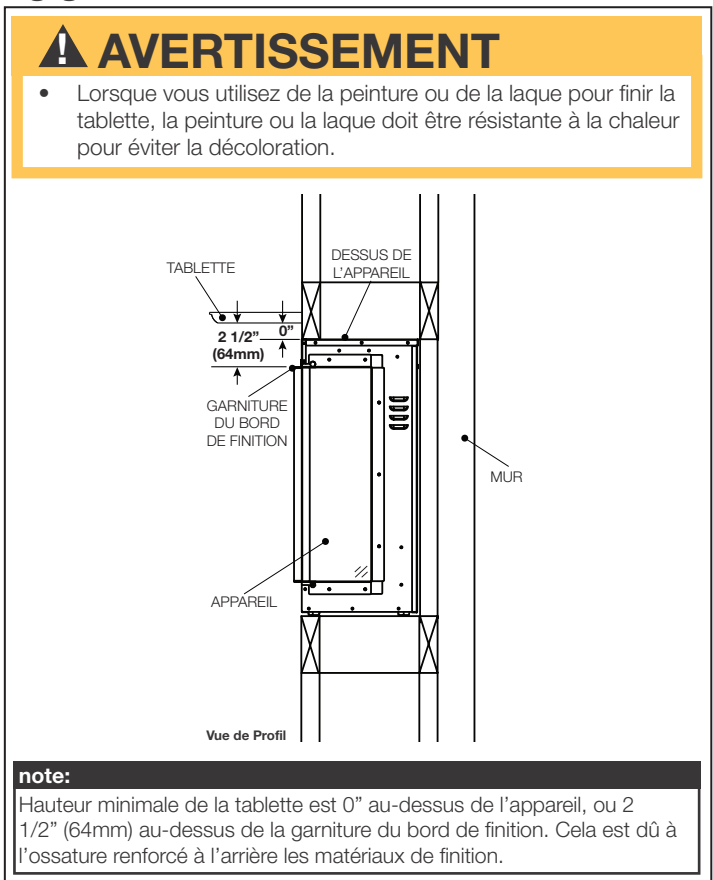

Installation Overview

Your appliance is capable of three unique installation configurations: **three-sided, two-sided, and single-sided.**

Three-Sided Viewing Installation

- Appliance is fully recessed into the wall with both sides open
- Front, left, **and** right side views

Two-Sided Viewing Installation

- Appliance is fully recessed into the wall with one side open
- Front view **and** left/right side view, depending on desired open/closed sides

Single-Sided Viewing Installation

- Appliance is fully recessed into the wall
- Front view **only**
- Left and right side views are covered

Spécifications

Modèle	BTU	Largeur	Hauteur	Profondeur	Dimensions de Vision
NEFB60H-3SV	5000/10000	60	21 1/2	9 1/2	58 5/8 X 15

Dimensions

Ossature Approximatif

Dégagements Minimaux de la Tablette

Information du produit fourni d'est pas complet et est sujet de changer sans préavis. Consultez le manuel d'installation pour information d'installation actuel.