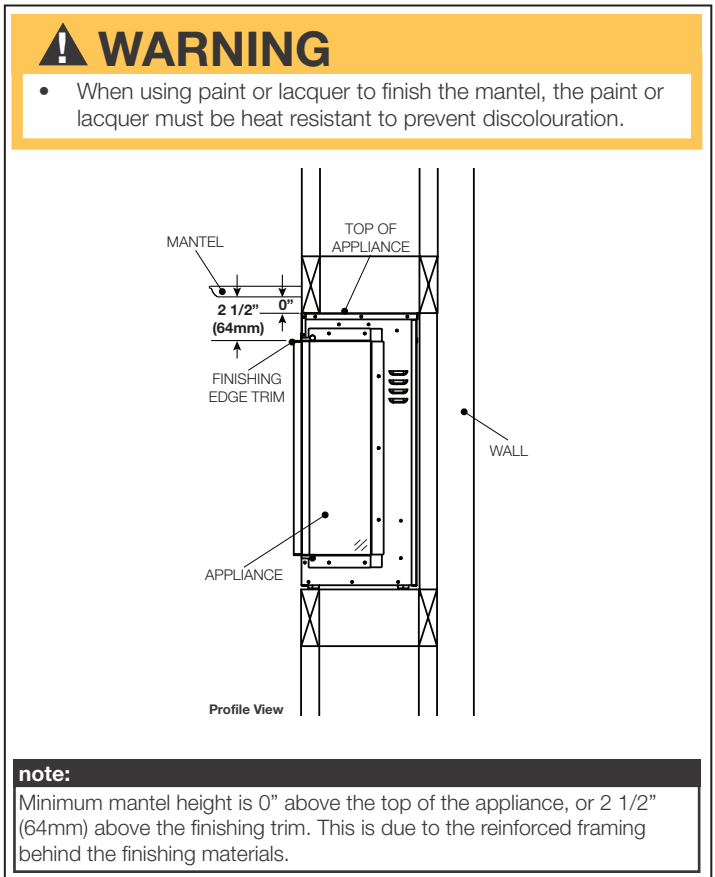

TRIVISTA™ 60" ELECTRIC APPLIANCE

Specifications

Model	BTU	Width	Height	Depth	Viewing Area
NEFB60H-3SV	5000/10000	60	21 1/2	9 1/2	58 5/8 X 15

Dimensions

Rough Framing

Minimum Mantel Clearances

Product information provided is not complete and is subject to change without notice. Please consult the installation manual for the most up to date installation information.

Installation Overview

Your appliance is capable of three unique installation configurations: **three-sided, two-sided, and single-sided.**

Three-Sided Viewing Installation

- Appliance is fully recessed into the wall with both sides open
- Front, left, **and** right side views

Two-Sided Viewing Installation

- Appliance is fully recessed into the wall with one side open
- Front view **and** left/right side view, depending on desired open/closed sides

Single-Sided Viewing Installation