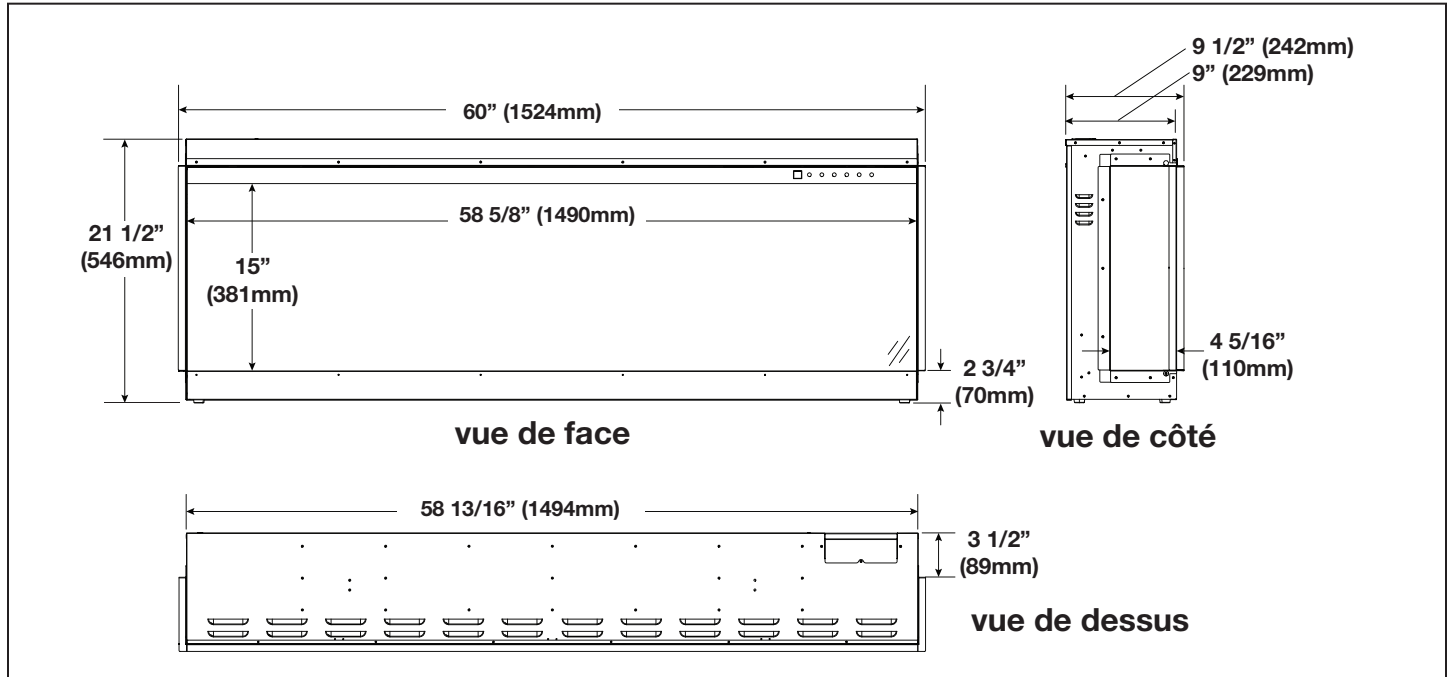

Spécifications

Modèle	BTU	Largeur	Hauteur	Profondeur	Dimensions de Vision
NEFB60H-3SV	5000/10000	60	21 1/2	9 1/2	58 5/8 X 15

Dimensions