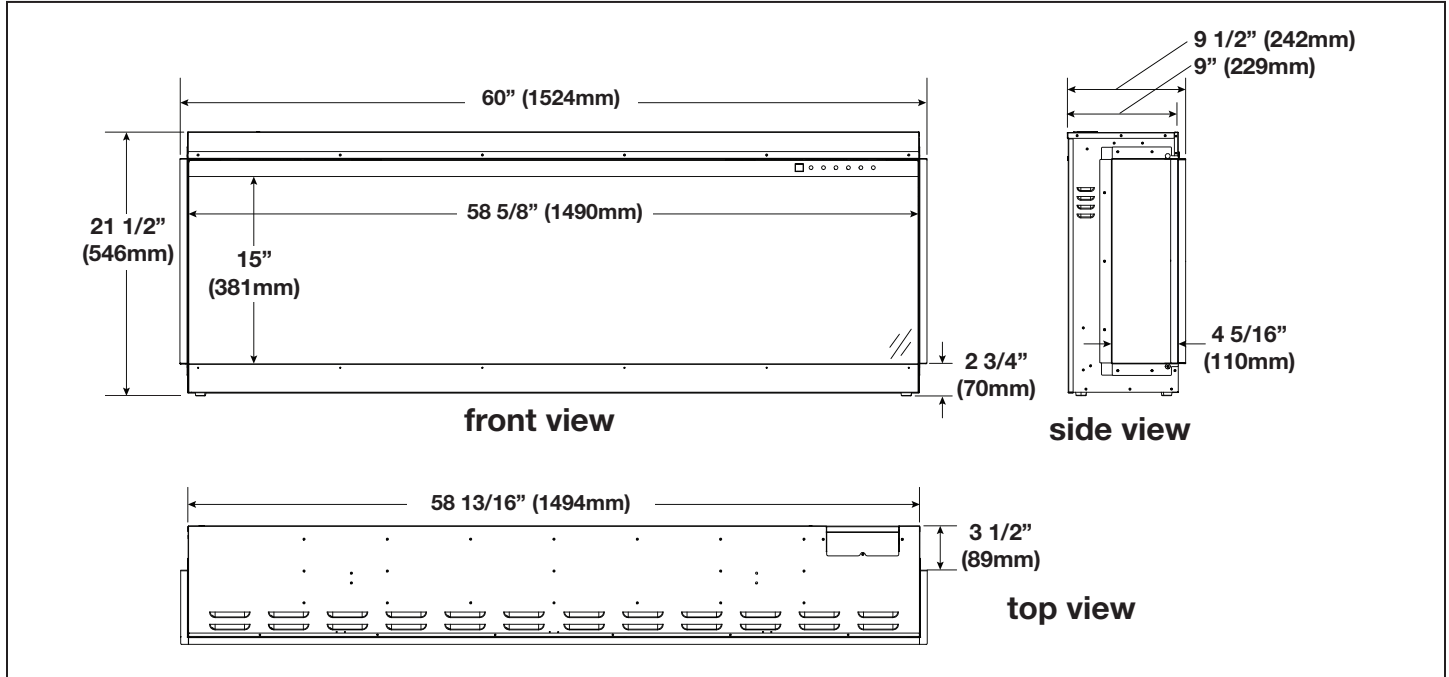

TRIVISTA™ 60" ELECTRIC APPLIANCE

Specifications

Model	BTU	Width	Height	Depth	Viewing Area
NEFB60H-3SV	5000/10000	60	21 1/2	9 1/2	58 5/8 X 15

Dimensions

Rough Framing

Minimum Mantel Clearances

Product information provided is not complete and is subject to change without notice. Please consult the installation manual for the most up to date installation information.

Installation Overview

Your appliance is capable of three unique installation configurations: **three-sided, two-sided, and single-sided.**

Three-Sided Viewing Installation

- Appliance is fully recessed into the wall with both sides open
- Front, left, **and** right side views

Two-Sided Viewing Installation

- Appliance is fully recessed into the wall with one side open
- Front view **and** left/right side view, depending on desired open/closed sides

Single-Sided Viewing Installation

- Appliance is fully recessed into the wall
- Front view **only**
- Left and right side views are covered

Spécifications

Modèle	BTU	Largeur	Hauteur	Profondeur	Dimensions de Vision
NEFB60H-3SV	5000/10000	60	21 1/2	9 1/2	58 5/8 X 15