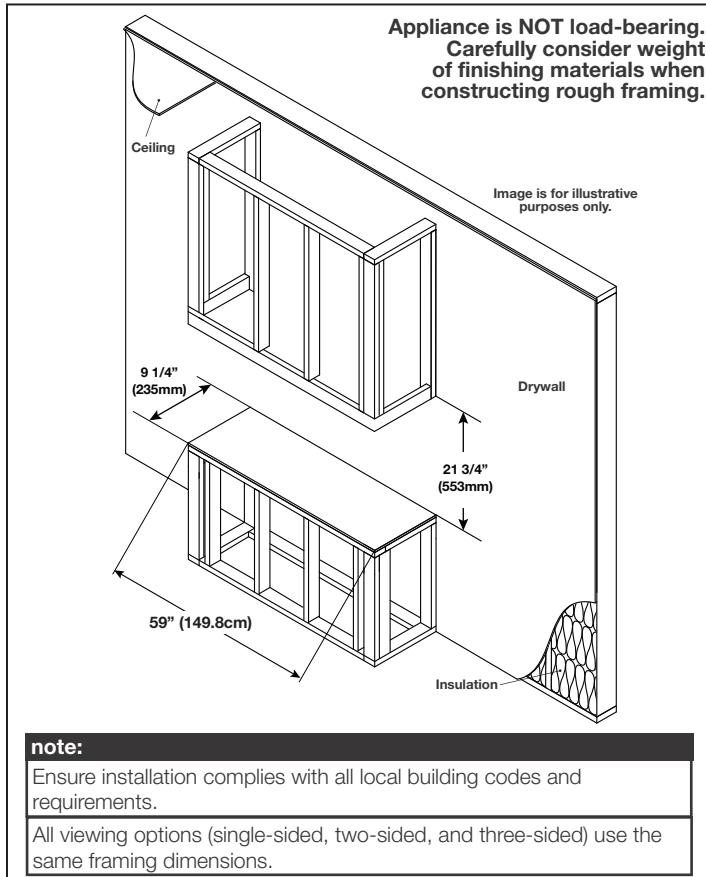

TRIVISTA™ 60" ELECTRIC APPLIANCE

Specifications

Model	BTU	Width	Height	Depth	Viewing Area
NEFB60H-3SV	5000/10000	60	21 1/2	9 1/2	58 5/8 X 15

Dimensions

Rough Framing

Minimum Mantel Clearances

Product information provided is not complete and is subject to change without notice. Please consult the installation manual for the most up to date installation information.

Installation Overview

Your appliance is capable of three unique installation configurations: **three-sided, two-sided, and single-sided.**

Three-Sided Viewing Installation

- Appliance is fully recessed into the wall with both sides open
- Front, left, **and** right side views

Two-Sided Viewing Installation

- Appliance is fully recessed into the wall with one side open
- Front view **and** left/right side view, depending on desired open/closed sides

Single-Sided Viewing Installation