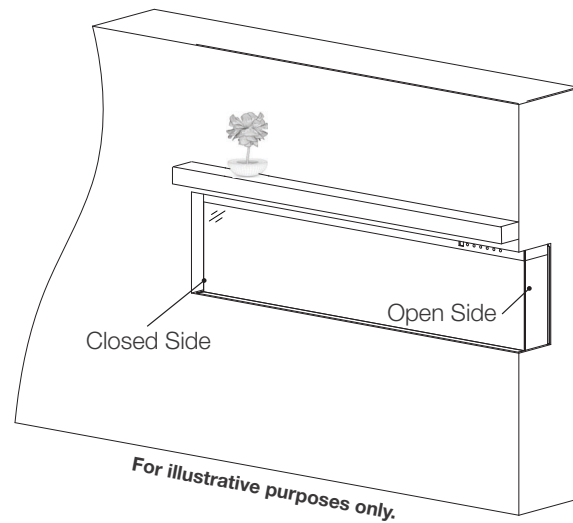

TRIVISTA™ 60" ELECTRIC APPLIANCE

Specifications

Model	BTU	Width	Height	Depth	Viewing Area
NEFB60H-3SV	5000/10000	60	21 1/2	9 1/2	58 5/8 X 15

Dimensions

Rough Framing

Minimum Mantel Clearances

Product information provided is not complete and is subject to change without notice. Please consult the installation manual for the most up to date installation information.

Installation Overview

Your appliance is capable of three unique installation configurations: **three-sided, two-sided, and single-sided.**

Three-Sided Viewing Installation

- Appliance is fully recessed into the wall with both sides open
- Front, left, **and** right side views

Two-Sided Viewing Installation

- Appliance is fully recessed into the wall with one side open
- Front view **and** left/right side view, depending on desired open/closed sides

Single-Sided Viewing Installation

- Appliance is fully recessed into the wall
- Front view **only**
- Left and right side views are covered

Spécifications

Modèle	BTU	Largeur	Hauteur	Profondeur	Dimensions de Vision
NEFB60H-3SV	5000/10000	60	21 1/2	9 1/2	58 5/8 X 15