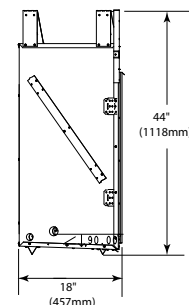

PLAZA

Model	Length	Width	Depth	Viewing Area	BTU/hr Input
Plaza-24"	24" [610]	5-3/8" [137]	5-3/8" [137]	24" x 5-3/8" [613 x 137]	32,000

	Starter Kit	Starter +1 extension	Starter + 2 extensions	Starter + 3 extensions	Starter + 4 extensions
A	26 in (660 mm)	50 in (1270 mm)	74 in (1880 mm)	98 in (2489 mm)	122 in (3099 mm)
B	24 in (610 mm)	48 in (1219 mm)	72 in (1829 mm)	96 in (2438 mm)	120 in (3048 mm)

		A	B	C	D	E
ODPLAZA-L24S	in	17	17	45	8	8
	mm	432	432	1143	203	203

LANAI

Model	Front Width		Back Width		Height		Depth		Viewing Area	BTU/hr Input
	Unit	Framing	Unit	Framing	Unit	Framing	Unit	Framing		
Lanai	57-1/4" [1454]	57-3/4" [1467]	57-1/4" [1454]	57-3/4" [1467]	36-3/8" [924]	39-1/2" [1003]	17-5/8" [448]	17-5/8" [448]	51" x 18" [1295 x 457]	55,000

COURTYARD

Model	Front Width		Back Width		Height		Depth		Viewing Area
	Unit	Framing	Unit	Framing	Unit	Framing	Unit	Framing	
Courtyard-36"	41-3/4" [1060]	43-1/2" [1105]	31-1/2" [800]	43-1/2" [1105]	44"	44-1/8" [1121]	18"	18-1/8" [459]	36" x 30-3/4" [914 x 781]
Courtyard-42"	47-3/4" [1213]	49-1/2" [1257]	37-1/2" [953]	49-1/2" [1257]	44"	44-1/8" [1121]	18"	18-1/8" [459]	42" x 30-3/4" [1067 x 781]

Drawings to the right represent the 36" and 42" combined.

Side View

MODEL	Courtyard-36"	Courtyard-42"
A	36" [914]	42" [1067]
B	41-3/4" [1060]	47-3/4" [1213]
C (back width)	31-1/2" [800]	37-1/2" [953]