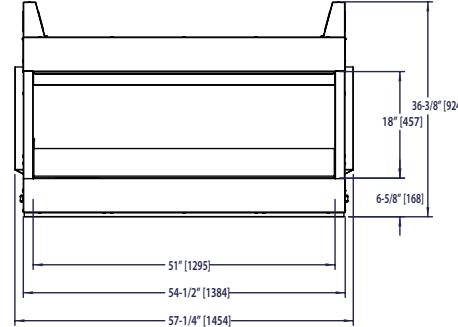

PLAZA

Model	Length	Width	Depth	Viewing Area	BTU/hr Input
Plaza-24"	24" [610]	5-3/8" [137]	5-3/8" [137]	24" x 5-3/8" [613 x 137]	32,000

	Starter Kit	Starter +1 extension	Starter + 2 extensions	Starter + 3 extensions	Starter + 4 extensions
A	26 in (660 mm)	50 in (1270 mm)	74 in (1880 mm)	98 in (2489 mm)	122 in (3099 mm)
B	24 in (610 mm)	48 in (1219 mm)	72 in (1829 mm)	96 in (2438 mm)	120 in (3048 mm)

		A	B	C	D	E
ODPLAZA-L24S	in	17	17	45	8	8
	mm	432	432	1143	203	203

LANAI

Model	Front Width		Back Width		Height		Depth		Viewing Area	BTU/hr Input
	Unit	Framing	Unit	Framing	Unit	Framing	Unit	Framing		
Lanai	57-1/4" [1454]	57-3/4" [1467]	57-1/4" [1454]	57-3/4" [1467]	36-3/8" [924]	39-1/2" [1003]	17-5/8" [448]	17-5/8" [448]	51" x 18" [1295 x 457]	55,000

Front View

COURTYARD

Model	Front Width		Back Width		Height		Depth		Viewing Area
	Unit	Framing	Unit	Framing	Unit	Framing	Unit	Framing	
Courtyard-36"	41-3/4" [1060]	43-1/2" [1105]	31-1/2" [800]	43-1/2" [1105]	44"	44-1/8" [1121]	18"	18-1/8" [459]	36" x 30-3/4" [914 x 781]
Courtyard-42"	47-3/4" [1213]	49-1/2" [1257]	37-1/2" [953]	49-1/2" [1257]	44"	44-1/8" [1121]	18"	18-1/8" [459]	42" x 30-3/4" [1067 x 781]

Drawings to the right represent the 36" and 42" combined.

MODEL	Courtyard-36"	Courtyard-42"
A	36" [914]	42" [1067]
B	41-3/4" [1060]	47-3/4" [1213]
C (back width)	31-1/2" [800]	37-1/2" [953]