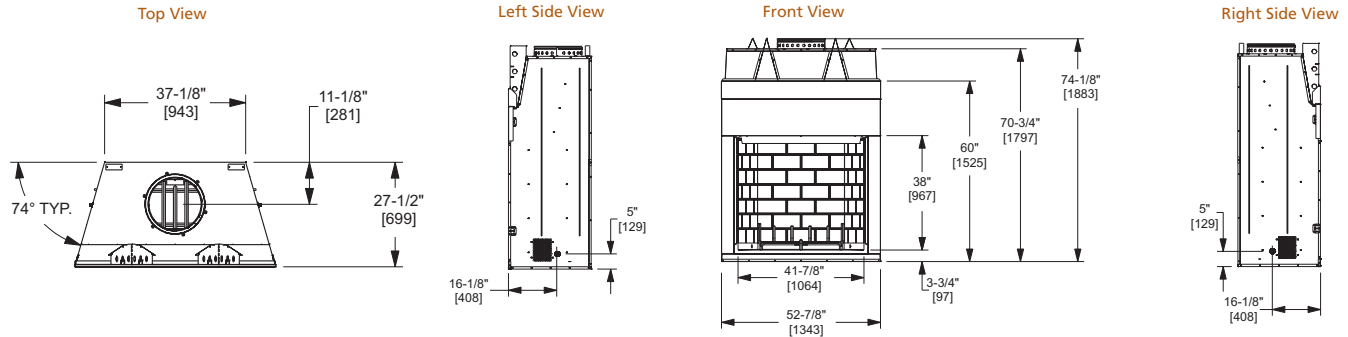

Model	Front Width		Back Width		Height		Depth		Viewing Area
	Unit	Framing	Unit	Framing	Unit	Framing	Unit	Framing	
Montana-36"	42" [1067]	43" [1091]	25" [635]	43" [1091]	42-1/4" [1073]	42-3/8" [1076]	23-1/4" [591]	24-1/8" [613]	36" x 23-1/2" [915 x 597]
Montana-42"	48" [1219]	49" [1246]	31" [787]	49" [1246]	42-1/4" [1073]	42-3/8" [1076]	23-1/4" [591]	24-1/8" [613]	42" x 23-1/2" [1067 x 597]

Drawings to the right represent the 36" and 42" combined.

MODEL	Montana-36"	Montana-42"
A	25" [786]	31" [786]
B	13-7/8" [352]	14" [356]
C	9-1/2" [241]	9-1/2" [241]
D	13-1/4" [337]	14" [356]

CASTLEWOOD

Model	Front Width		Back Width		Height		Depth		Viewing Area
	Unit	Framing	Unit	Framing	Unit	Framing	Unit	Framing	
Castlewood-42"	52-7/8" [1343]	53-7/8" [1368]	37-1/8" [943]	40-1/8" [1019]	74-1/8" [1883]	74-1/2" [1892]	27-1/2" [699]	28-1/2" [724]	41-7/8" x 38" [1063 x 965]