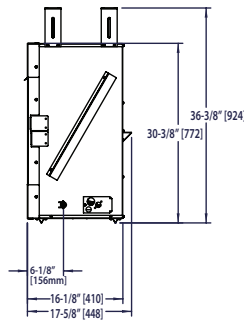

LANAI

Model	Front Width		Back Width		Height		Depth		Viewing Area	BTU/hr Input
	Unit	Framing	Unit	Framing	Unit	Framing	Unit	Framing		
Lanai	57-1/4" [1454]	57-3/4" [1467]	57-1/4" [1454]	57-3/4" [1467]	36-3/8" [924]	39-1/2" [1003]	17-5/8" [448]	17-5/8" [448]	51" x 18" [1295 x 457]	55,000

Side View