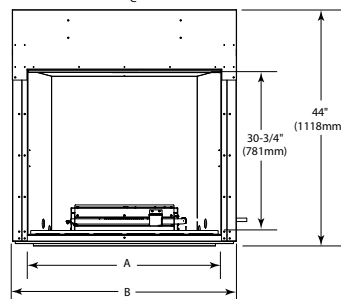

COURTYARD

Model	Front Width		Back Width		Height		Depth		Viewing Area
	Unit	Framing	Unit	Framing	Unit	Framing	Unit	Framing	
Courtyard-36"	41-3/4" [1060]	43-1/2" [1105]	31-1/2" [800]	43-1/2" [1105]	44"	44-1/8" [1121]	18"	18-1/8" [459]	36" x 30-3/4" [914 x 781]
Courtyard-42"	47-3/4" [1213]	49-1/2" [1257]	37-1/2" [953]	49-1/2" [1257]	44"	44-1/8" [1121]	18"	18-1/8" [459]	42" x 30-3/4" [1067 x 781]

Drawings to the right represent the 36" and 42" combined.

Front View