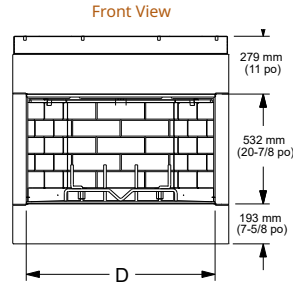

VILLAWOOD

Model	Front Width		Back Width		Height		Depth		Viewing Area
	Unit	Framing	Unit	Framing	Unit	Framing	Unit	Framing	
Villawood-36"	41" [1041]	42" [1067]	23-3/4" [603]	42" [1067]	39-1/2" [1003]	39-3/4" [1010]	21-3/8" [544]	21-1/2" [546]	36" x 20-7/8" [914 x 532]
Villawood-42"	47" [1194]	48" [1219]	29-3/4" [756]	48" [1219]	39-1/2" [1003]	39-3/4" [1010]	21-3/8" [544]	21-1/2" [546]	42" x 20-7/8" [1067 x 532]

Drawings to the right represent the 36" and 42" combined.

MODEL	Villawood-36"	Villawood-42"
A	23-3/4" [603]	29-3/4" [756]
B	41" [1041]	47" [1194]
C	11-7/8" [302]	14-7/8" [378]
D	36" [914]	42" [1067]