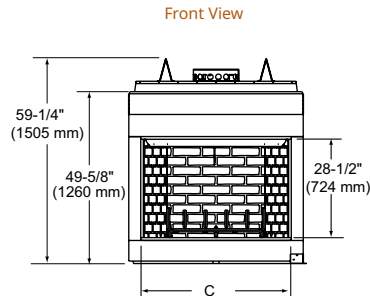

COTTAGEWOOD

Model	Front Width		Back Width		Height		Depth		Viewing Area
	Unit	Framing	Unit	Framing	Unit	Framing	Unit	Framing	
Cottagewood-36"	44-1/2" [1130]	45-1/2" [1156]	28-5/8" [727]	45-1/2" [1156]	59-1/4" [1505]	59-3/4" [1518]	27-1/2" [699]	28" [711]	36" x 28-1/2" [914 x 724]
Cottagewood-42"	50-1/2" [1283]	51-1/2" [1308]	34-1/2" [876]	51-1/2" [1308]	59-1/4" [1505]	59-3/4" [1518]	27-1/2" [699]	28-1/2" [724]	42" x 28-1/2" [1067 x 724]

Drawings to the right represent the 36" and 42" combined.

MODEL	Cottagewood 36"	Cottagewood 42"
A	44-1/2" [1130]	50-1/2" [1283]
B	28-5/8" [727]	34-1/2" [876]
C	36" [914]	42" [1067]