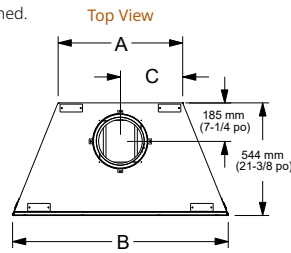

VILLAWOOD

Model	Front Width		Back Width		Height		Depth		Viewing Area
	Unit	Framing	Unit	Framing	Unit	Framing	Unit	Framing	
Villawood-36"	41" [1041]	42" [1067]	23-3/4" [603]	42" [1067]	39-1/2" [1003]	39-3/4" [1010]	21-3/8" [544]	21-1/2" [546]	36" x 20-7/8" [914 x 532]
Villawood-42"	47" [1194]	48" [1219]	29-3/4" [756]	48" [1219]	39-1/2" [1003]	39-3/4" [1010]	21-3/8" [544]	21-1/2" [546]	42" x 20-7/8" [1067 x 532]

Drawings to the right represent the 36" and 42" combined.

MODEL	Villawood-36"	Villawood-42"
A	23-3/4" [603]	29-3/4" [756]
B	41" [1041]	47" [1194]
C	11-7/8" [302]	14-7/8" [378]
D	36" [914]	42" [1067]