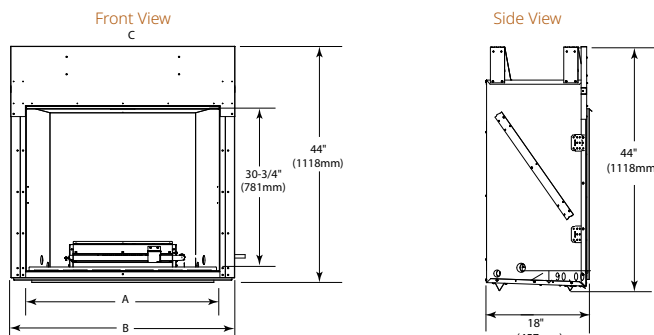

COURTYARD

Model	Front Width		Back Width		Height		Depth		Viewing Area
	Unit	Framing	Unit	Framing	Unit	Framing	Unit	Framing	
Courtyard-36"	41-3/4" [1060]	43-1/2" [1105]	31-1/2" [800]	43-1/2" [1105]	44" [1118]	44-1/8" [1121]	18" [457]	18-1/8" [459]	36" x 30-3/4" [914 x 781]
Courtyard-42"	47-3/4" [1213]	49-1/2" [1257]	37-1/2" [953]	49-1/2" [1257]	44" [1118]	44-1/8" [1121]	18" [457]	18-1/8" [459]	42" x 30-3/4" [1067 x 781]

Drawings to the right represent the 36" and 42" combined.

MODEL	Courtyard-36"	Courtyard-42"
A	36" [914]	42" [1067]
B	41-3/4" [1060]	47-3/4" [1213]
C (back width)	31-1/2" [800]	37-1/2" [953]