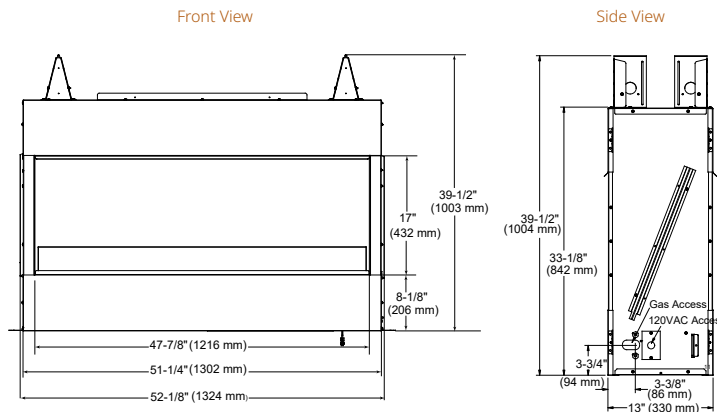

Interior Styles

Traditional

Herringbone

LANAI

Model	Front Width (A)		Height (B)		Depth (C)		Viewing Area (D x E)	BTU/hr Input
	Unit	Framing	Unit	Framing	Unit	Framing		
Lanai 48"	52-1/8" [1324]	52-3/4" [1340]	39-1/2" [1003]	39-3/4" [1009]	13-3/8" [340]	13-7/8" [352]	47-7/8" x 17" [1216 x 432]	55,000
Lanai 60"	64-1/8" [1629]	64-3/4" [1645]	39-1/2" [1003]	39-3/4" [1009]	13-3/8" [340]	13-7/8" [352]	60" x 17" [1524 x 432]	65,000

LANAI SEE-THROUGH

Model	Width		Height		Depth		Viewing Area	BTU/hr Input
	Unit	Framing	Unit	Framing	Unit	Framing		
Lanai See-Through 48"	52-1/8" [1324]	52-3/4" [1340]	39-1/2" [1003]	39-3/4" [1009]	13" [330]	11-5/8" [295]	47-7/8" x 17" [1216 x 432]	55,000