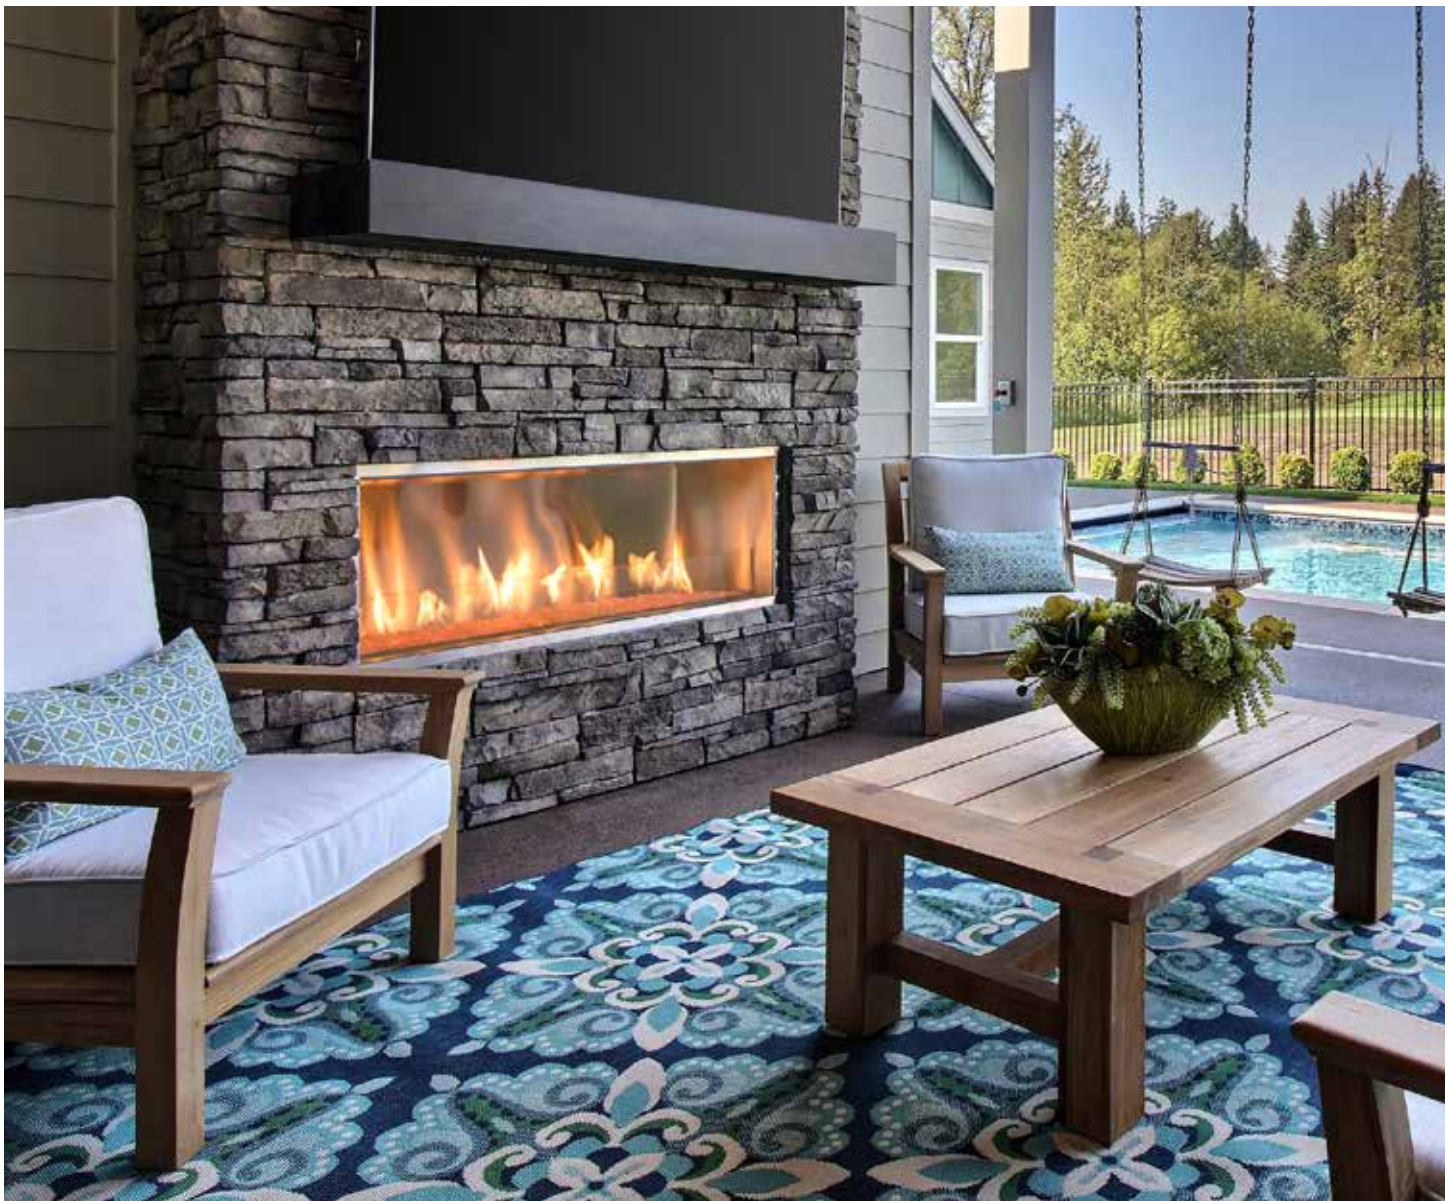

CASTLEWOOD

Model	Front Width		Back Width		Height		Depth		Viewing Area
	Unit	Framing	Unit	Framing	Unit	Framing	Unit	Framing	
Castlewood-42"	52-7/8" [1343]	53-7/8" [1368]	37-1/8" [943]	40-1/8" [1019]	74-1/8" [1883]	74-1/2" [1892]	27-1/2" [699]	28-1/2" [724]	41-7/8" x 38" [1063 x 965]