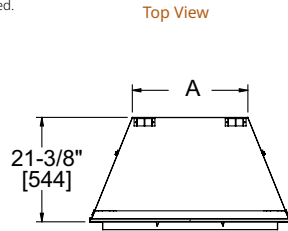

SPECIFICATIONS

VILLA GAS

Model	Front Width		Back Width		Height		Depth		Viewing Area	BTU/hr Input
	Unit	Framing	Unit	Framing	Unit	Framing	Unit	Framing		
Villa Gas 36"	41" [1041]	42" [1067]	23-3/4" [603]	42" [1067]	39-1/2" [1003]	39-3/4" [1010]	21-3/8" [544]	21-1/2" [546]	36" x 20-7/8" [914 x 532]	40,000 (NG), 40,000 (LP)
Villa Gas 42"	47" [1194]	48" [1219]	29-3/4" [756]	48" [1219]	39-1/2" [1003]	39-3/4" [1010]	21-3/8" [544]	21-1/2" [546]	42" x 20-7/8" [1067 x 532]	42,000 (NG), 42,000 (LP)

Drawings to the right represent the 36" and 42" combined.

MODEL	Villa Gas 36"	Villa Gas 42"
A	23-3/4" [603]	29-3/4" [756]
B	41-1/8" [1045]	47-1/8" [1197]
C	36" [914]	42" [1067]