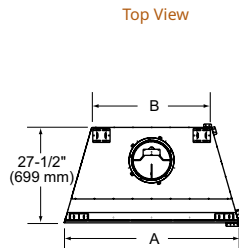

COTTAGEWOOD

Model	Front Width		Back Width		Height		Depth		Viewing Area
	Unit	Framing	Unit	Framing	Unit	Framing	Unit	Framing	
Cottagewood-36"	44-1/2" [1130]	45-1/2" [1156]	28-5/8" [727]	45-1/2" [1156]	59-1/4" [1505]	59-3/4" [1518]	27-1/2" [699]	28" [711]	36" x 28-1/2" [914 x 724]
Cottagewood-42"	50-1/2" [1283]	51-1/2" [1308]	34-1/2" [876]	51-1/2" [1308]	59-1/4" [1505]	59-3/4" [1518]	27-1/2" [699]	28-1/2" [724]	42" x 28-1/2" [1067 x 724]

Drawings to the right represent the 36" and 42" combined.

MODEL	Cottagewood 36"	Cottagewood 42"
A	44-1/2" [1130]	50-1/2" [1283]
B	28-5/8" [727]	34-1/2" [876]
C	36" [914]	42" [1067]