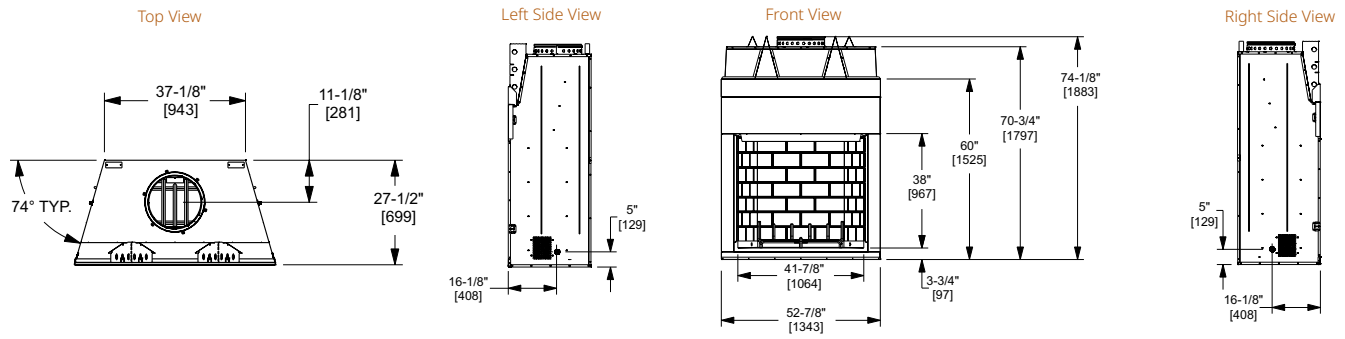

CASTLEWOOD

Model	Front Width		Back Width		Height		Depth		Viewing Area
	Unit	Framing	Unit	Framing	Unit	Framing	Unit	Framing	
Castlewood-42"	52-7/8" [1343]	53-7/8" [1368]	37-1/8" [943]	40-1/8" [1019]	74-1/8" [1883]	74-1/2" [1892]	27-1/2" [699]	28-1/2" [724]	41-7/8" x 38" [1063 x 965]