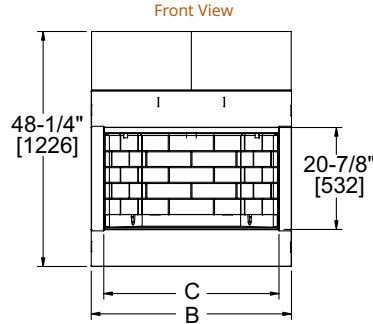

SPECIFICATIONS

VILLA GAS

Model	Front Width		Back Width		Height		Depth		Viewing Area	BTU/hr Input
	Unit	Framing	Unit	Framing	Unit	Framing	Unit	Framing		
Villa Gas 36"	41" [1041]	42" [1067]	23-3/4" [603]	42" [1067]	39-1/2" [1003]	39-3/4" [1010]	21-3/8" [544]	21-1/2" [546]	36" x 20-7/8" [914 x 532]	40,000 (NG), 40,000 (LP)
Villa Gas 42"	47" [1194]	48" [1219]	29-3/4" [756]	48" [1219]	39-1/2" [1003]	39-3/4" [1010]	21-3/8" [544]	21-1/2" [546]	42" x 20-7/8" [1067 x 532]	42,000 (NG), 42,000 (LP)

Drawings to the right represent the 36" and 42" combined.

MODEL	Villa Gas 36"	Villa Gas 42"
A	23-3/4" [603]	29-3/4" [756]
B	41-1/8" [1045]	47-1/8" [1197]
C	36" [914]	42" [1067]