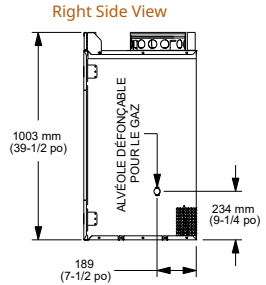

VILLAWOOD

Model	Front Width		Back Width		Height		Depth		Viewing Area
	Unit	Framing	Unit	Framing	Unit	Framing	Unit	Framing	
Villawood-36"	41" [1041]	42" [1067]	23-3/4" [603]	42" [1067]	39-1/2" [1003]	39-3/4" [1010]	21-3/8" [544]	21-1/2" [546]	36" x 20-7/8" [914 x 532]
Villawood-42"	47" [1194]	48" [1219]	29-3/4" [756]	48" [1219]	39-1/2" [1003]	39-3/4" [1010]	21-3/8" [544]	21-1/2" [546]	42" x 20-7/8" [1067 x 532]

Drawings to the right represent the 36" and 42" combined.

MODEL	Villawood-36"	Villawood-42"
A	23-3/4" [603]	29-3/4" [756]
B	41" [1041]	47" [1194]
C	11-7/8" [302]	14-7/8" [378]
D	36" [914]	42" [1067]