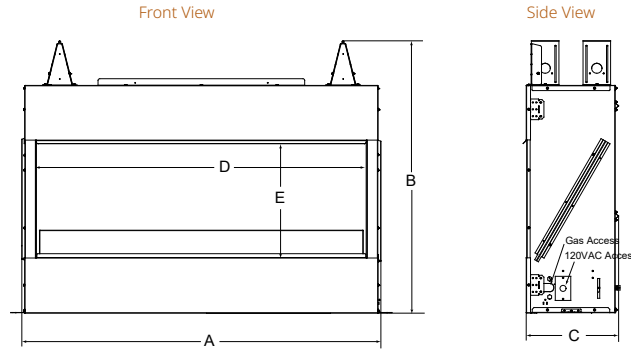

Interior Styles

Traditional

Herringbone

LANAI

Model	Front Width (A)		Height (B)		Depth (C)		Viewing Area (D x E)	BTU/hr Input
	Unit	Framing	Unit	Framing	Unit	Framing		
Lanai 48"	52-1/8" [1324]	52-3/4" [1340]	39-1/2" [1003]	39-3/4" [1009]	13-3/8" [340]	13-7/8" [352]	47-7/8" x 17" [1216 x 432]	55,000
Lanai 60"	64-1/8" [1629]	64-3/4" [1645]	39-1/2" [1003]	39-3/4" [1009]	13-3/8" [340]	13-7/8" [352]	60" x 17" [1524 x 432]	65,000