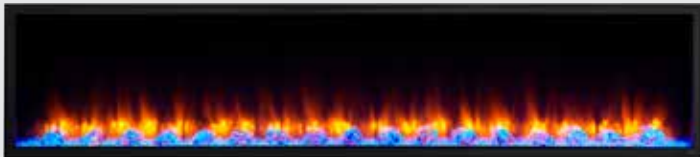

Multi-Function Remote

An intuitive multifunction remote control comes standard with the Scion.

Orange

Orange with Blue highlights

Blue with Orange highlights

Blue

Four flame colors

LED flame technology delivers enhanced energy efficiency and maintenance-free enjoyment in your choice of four flame colors.

Modern Design

Elevated style shines through with the sleek and modern design - no mesh screens or visible heat vents and the ability to bring finishing materials right up to the edge of the glass for a flush look.

Scion 43

Scion 55

Scion 78

Above: Scion 55" linear shown with orange flames and driftwood logs

SimpliFire™

Fourteen ember bed colors

The Scion's ember bed is lit with the glow from long-lasting LED lights and provides 13 individual color options as well as the option to continuously rotate through all the colors.