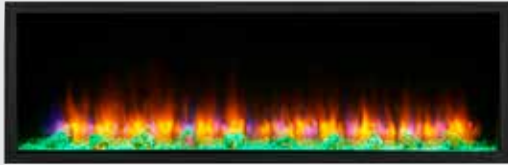

Features

Aesthetics

- Bring finishing materials right up to the edge of the fireplace for a flush, built-in look
- No mesh screen or visible heat vents
- Safely place a television or artwork directly above the fireplace
- Accent lighting for greater warmth and ambiance
- Multiple media options come standard for the look you want, including clear crystal media and driftwood logs with glowing embers
- Four flame color choices, 14 ember bed color choices for complete customization
- Available in 43", 55", and 78" wide models

Multi-Function Remote

An intuitive multifunction remote control comes standard with the Scion.

Orange

Orange with Blue highlights

Blue with Orange highlights

Blue

Four flame colors

LED flame technology delivers enhanced energy efficiency and maintenance-free enjoyment in your choice of four flame colors.

Modern Design

Elevated style shines through with the sleek and modern design - no mesh screens or visible heat vents and the ability to bring finishing materials right up to the edge of the glass for a flush look.

Scion 43

Scion 55

Scion 78

Above: Scion 55" linear shown with orange flames and driftwood logs

SimpliFire™

Fourteen ember bed colors

The Scion's ember bed is lit with the glow from long-lasting LED lights and provides 13 individual color options as well as the option to continuously rotate through all the colors.