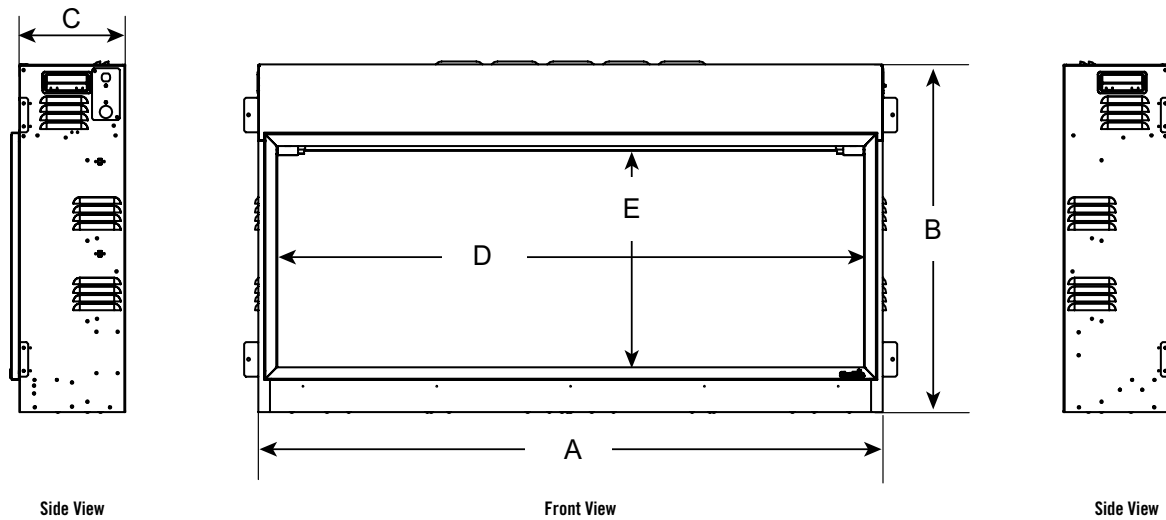

Specifications & Dimensions

Model	BTU Output	Width (A)		Height (B)		Depth (C)		Viewing Area (D x E)
		Unit	Framing	Unit	Framing	Unit	Framing	
SF-SC43-BK	5,000	44-1/2" [1130]	45" [1143]	23-7/8" [606]	24-1/4" [616]	7-5/8" [194]	7-5/8" [194]	41-1/2" x 15" [1054 x 381]
SF-SC55-BK	5,000	56-1/2" [1435]	57" [1448]	23-7/8" [606]	24-1/4" [616]	7-5/8" [194]	7-5/8" [194]	53-1/4" x 15" [1353 x 381]
SF-SC78-BK	5,000	80" [2032]	80-1/2" [2045]	23-7/8" [606]	24-1/4" [616]	7-5/8" [194]	7-5/8" [194]	76-7/8" x 15" [1953 x 381]

fireplaces.com