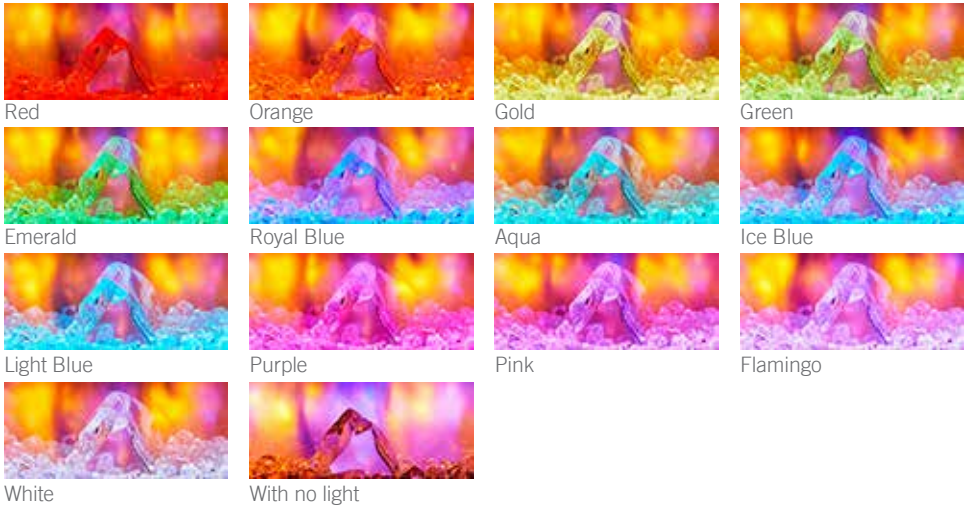

Scion 43

Scion 55

Scion 78

Above: Scion 55" linear shown with orange flames and driftwood logs

SimpliFire™

Fourteen ember bed colors

The Scion's ember bed is lit with the glow from long-lasting LED lights and provides 13 individual color options as well as the option to continuously rotate through all the colors.