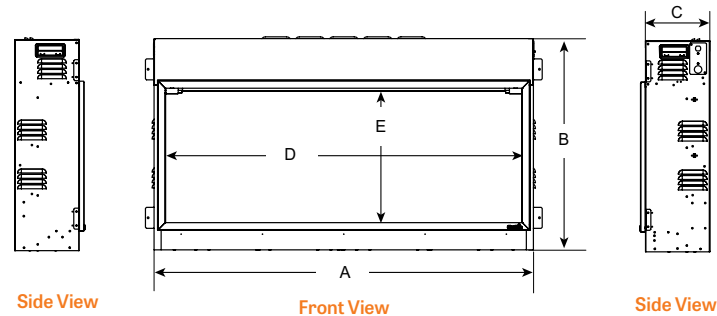

## Optional ShadowGlo log sets

Alpine Timber logs

Natural Birch logs

Model	BTU Output	Width (A)		Height (B)		Depth (C)		Viewing Area (D x E)
		Unit	Framing	Unit	Framing	Unit	Framing	
SF-SC43-BK	5,000	44-1/2" [1130]	45" [1143]	23-7/8" [606]	24-1/4" [616]	7-5/8" [194]	7-5/8" [194]	41-1/2" x 15" [1054 x 381]
SF-SC55-BK	5,000	56-1/2" [1435]	57" [1448]	23-7/8" [606]	24-1/4" [616]	7-5/8" [194]	7-5/8" [194]	53-1/4" x 15" [1353 x 381]
SF-SC78-BK	5,000	80" [2032]	80-1/2" [2045]	23-7/8" [606]	24-1/4" [616]	7-5/8" [194]	7-5/8" [194]	76-7/8" x 15" [1953 x 381]

Side View

Front View

Side View