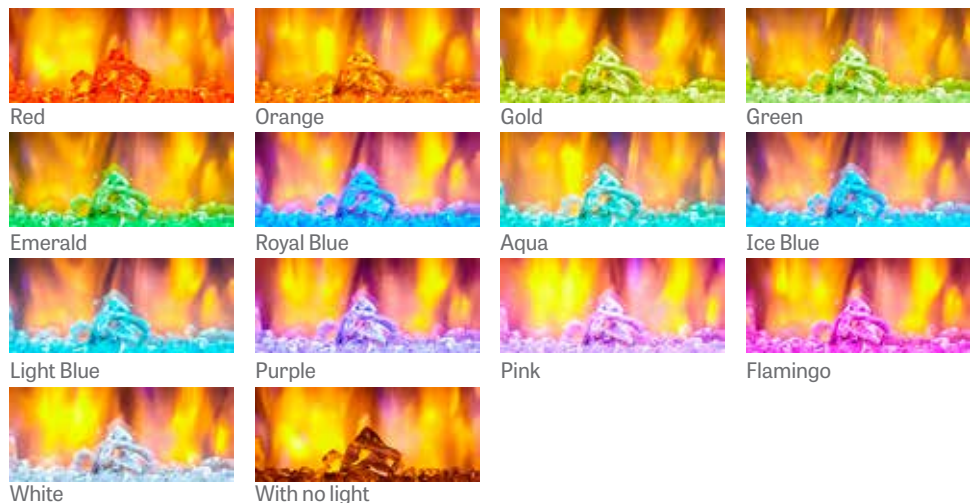

Model	Scion Trinity 43", 55"	Scion 43", 55", 78"	Allusion Platinum 50", 60", 72"	Allusion 40", 48", 60", 84"
Flame Colors	4	4	4	4
Ember Bed Colors	13	13	13	13
Accent Lighting	YES	YES	NO	NO
Remote	YES	YES	YES	YES
Thermostat Mode	YES	YES	YES	YES
Included Media	-Clear Crystals -Driftwood Logs	-Clear Crystals -Driftwood Logs	-Clear Crystals -Ceramic White Stones	-Clear Crystal Media
Optional Media	ShadowGlo™ Logs: -Alpine Timber -Natural Birch	ShadowGlo Logs: -Alpine Timber -Natural Birch	-Driftwood Logs	-Driftwood Logs -Ceramic White Stones
Installation Method	-Built-In 3-Sided (Bay) -Built-In 2-Sided (Left/Right Corner) -Built-In Single-Sided -Wall Mount (with optional floating mantel kit)	-Built-In Flush	-Fully Recess 2x6 Framing -Wall Mount (with optional kit)	-Recessed Flush in 2x6 Framing -Semi-Recess in 2x4 Framing -Wall Mount (wall mount included)
Electrical Connection	-15 AMP, 120V/60 Hz -Hardwire or Plug-In	-15 AMP, 120V/60 Hz -Hardwire Only	-15 AMP, 120V/60 Hz -Hardwire or Plug-In	-15 AMP, 120V/60 Hz -Hardwire or Plug-In
Heat Output	Up to 5,000 BTUs	Up to 5,000 BTUs	Up to 5,000 BTUs	Up to 5,000 BTUs

Thirteen ember bed colors

Ember beds are lit with the glow from long-lasting LED lights and provides 13 individual color options as well as the option to continuously rotate through all the colors.