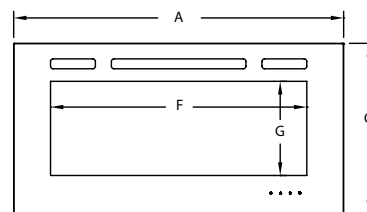

## Optional media

Driftwood Logs

Ceramic Stones

Model	BTU Output	Width			Height			Depth		Viewing Area (F x G)
		Front (A)	Back (B)	Framing*	Front (C)	Back (D)	Framing*	Unit (E)	Framing*	
SF-ALL40-BK	5,000	40-1/2" [1029]	35" [889]	36" [914]	20-1/4" [515]	17-13/16" [453]	18-1/8" [461]	5-15/16" [151]	2" x 6"	31-3/8" x 11-1/4" [797 x 285]
SF-ALL48-BK	5,000	48-7/16" [1230]	42-13/16" [1088]	44-5/16" [1126]	20-1/4" [515]	17-13/16" [453]	18-1/8" [461]	5-15/16" [151]	2" x 6"	39-3/8" x 11-1/4" [1000 x 285]
SF-ALL60-BK	5,000	60-1/4" [1530]	54-5/8" [1388]	56-1/8" [1426]	20-1/4" [515]	17-13/16" [453]	18-1/8" [461]	5-15/16" [151]	2" x 6"	51-3/16" x 11-1/4" [1300 x 285]
SF-ALL84-BK	5,000	83-7/8" [2130]	78-1/4" [1988]	79-1/2" [2019]	20-1/4" [515]	17-13/16" [453]	18-1/8" [461]	5-15/16" [151]	2" x 6"	74-7/8" x 11-1/4" [1902 x 285]

Front View

Side View

Top View