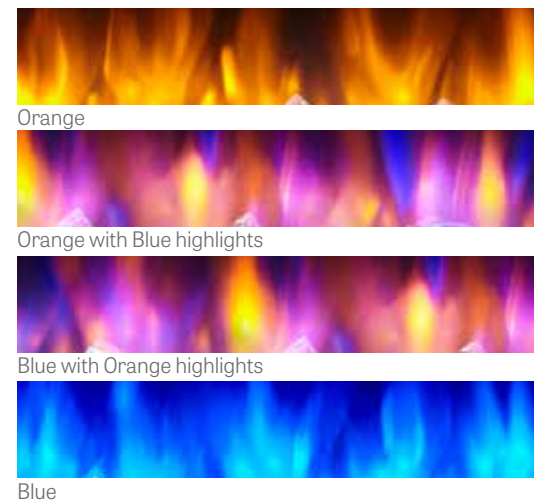

## Aesthetics

- Safely place a television or artwork directly above the fireplace
- Multiple media options for the look you want
- Four flame color choices, 13 ember bed color choices for complete customization

Model	Scion Trinity 43", 55"	Scion 43", 55", 78"	Allusion Platinum 50", 60", 72"	Allusion 40", 48", 60", 84"
Flame Colors	4	4	4	4
Ember Bed Colors	13	13	13	13
Accent Lighting	YES	YES	NO	NO
Remote	YES	YES	YES	YES
Thermostat Mode	YES	YES	YES	YES
Included Media	-Clear Crystals -Driftwood Logs	-Clear Crystals -Driftwood Logs	-Clear Crystals -Ceramic White Stones	-Clear Crystal Media
Optional Media	ShadowGlo™ Logs: -Alpine Timber -Natural Birch	ShadowGlo Logs: -Alpine Timber -Natural Birch	-Driftwood Logs	-Driftwood Logs -Ceramic White Stones
Installation Method	-Built-In 3-Sided (Bay) -Built-In 2-Sided (Left/Right Corner) -Built-In Single-Sided -Wall Mount (with optional floating mantel kit)	-Built-In Flush	-Fully Recess 2x6 Framing -Wall Mount (with optional kit)	-Recessed Flush in 2x6 Framing -Semi-Recess in 2x4 Framing -Wall Mount (wall mount included)
Electrical Connection	-15 AMP, 120V/60 Hz -Hardwire or Plug-In	-15 AMP, 120V/60 Hz -Hardwire Only	-15 AMP, 120V/60 Hz -Hardwire or Plug-In	-15 AMP, 120V/60 Hz -Hardwire or Plug-In
Heat Output	Up to 5,000 BTUs	Up to 5,000 BTUs	Up to 5,000 BTUs	Up to 5,000 BTUs

## Thirteen ember bed colors

Ember beds are lit with the glow from long-lasting LED lights and provides 13 individual color options as well as the option to continuously rotate through all the colors.

## Four flame colors

LED flame technology delivers enhanced energy efficiency in four flame colors.