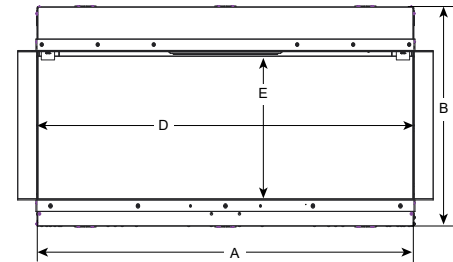

## Optional ShadowGlo log sets

Alpine Timber logs

Natural Birch logs

Scion Trinity 55" with Driftwood logs

Scion Trinity Series

Model	BTU Output	Width (A)		Height (B)		Depth (C)		Viewing Area (D x E)
		Unit	Framing	Unit	Framing	Unit	Framing	
SF-SCT43-BK	5,000	42-1/2" [1080]	42-3/4" [1086]	22" [559]	22-1/4" [565]	11-1/4" [286]	11-1/2" [194]	42-1/2" x 14-3/4" [1080 x 375]
SF-SCT55-BK	5,000	54-1/2" [1384]	54-5/8" [1387]	22" [559]	22-1/4" [565]	11-1/4" [286]	11-1/2" [194]	54-1/16" x 14-3/4" [1373 x 375]

Side View

Front View

Side View