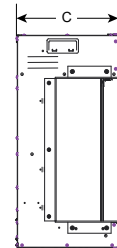

## Optional ShadowGlo log sets

Alpine Timber logs

Natural Birch logs

Scion Trinity 55" with Driftwood logs

Scion Trinity Series

Model	BTU Output	Width (A)		Height (B)		Depth (C)		Viewing Area (D x E)
		Unit	Framing	Unit	Framing	Unit	Framing	
SF-SCT43-BK	5,000	42-1/2" [1080]	42-3/4" [1086]	22" [559]	22-1/4" [565]	11-1/4" [286]	11-1/2" [194]	42-1/2" x 14-3/4" [1080 x 375]
SF-SCT55-BK	5,000	54-1/2" [1384]	54-5/8" [1387]	22" [559]	22-1/4" [565]	11-1/4" [286]	11-1/2" [194]	54-1/16" x 14-3/4" [1373 x 375]

Side View

Front View

Side View