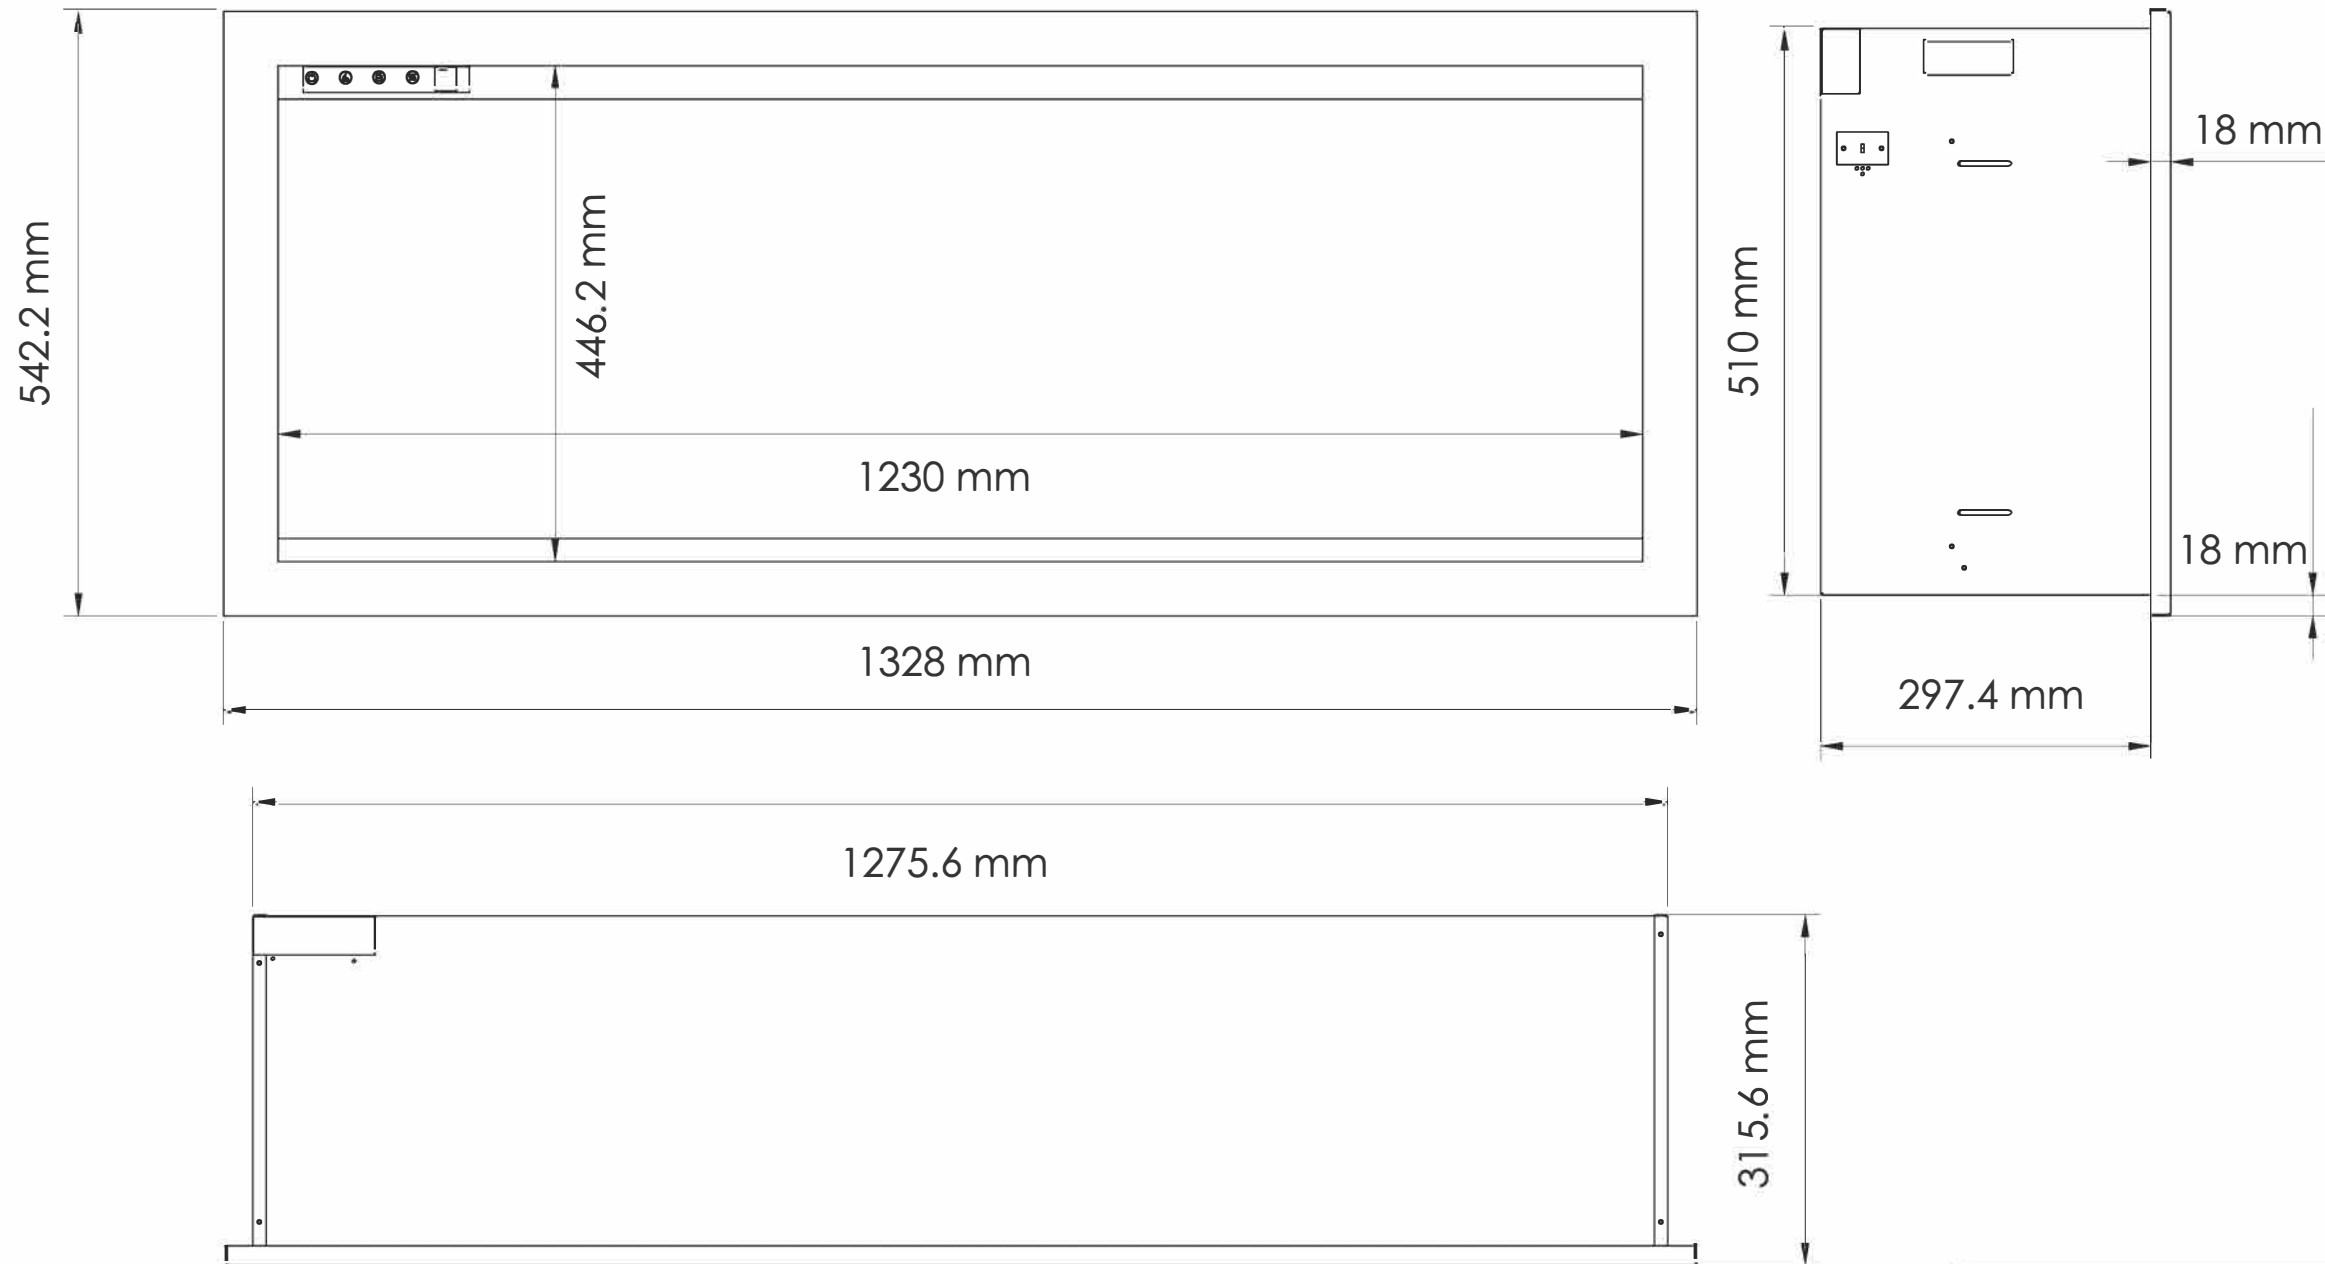

TECHNICAL SPECIFICATIONS		
VOLTS		120
AMPS		12.5
WATTS		1500
HEATER	HIGH	1500 watts
	LOW	750 watts
NO HEATER		42.7 watts
LAMPS	QUANTITY	max
	WATTS	LED
	TOTAL WATTS	28 watts
ROTOR MOTOR		1 at 2.9watts
HEIGHT, WIDTH, DEPTH		20 1/8 x 50 1/4 x 11 3/4
GLASS VIEWING OPENING		17 5/8 x 48 3/8
SURROUND SIZE		21 3/8 x 52 1/4
SHIPPING SIZE		23 3/4 x 56 1/2 x 16
SHIPPING WEIGHT		
	UNIT	
	STEEL FRONT	Included
PLUG LOCATION		Left Side
CORD LENGTH		76"
APPROX. HEATING AREA		400 sq ft

09.18.21 - rev

Amantii
SYMMETRY XT BESPOKE

SERIES SYMMETRY	MODEL SYM-50-XT BESPOKE		REV 1
SCALE 1" = 1'-0"	DATE: 0725/21		SHEET 1 OF 1

TECHNICAL SPECIFICATIONS		
VOLTS	120	
AMPS	12.5	
WATTS	1500	
HEATER	HIGH	1500 watts
	LOW	750 watts
NO HEATER	42.7 watts max	
LAMPS	QUANTITY	LED
	WATTS	
	TOTAL WATTS	28 watts
ROTOR MOTOR	1 at 2.9 watts	
HEIGHT, WIDTH, DEPTH	51 x 127.6 x 29.7 cm	
GLASS VIEWING OPENING	44.6 x 123 cm	
SURROUND SIZE	54.2 x 132.8 cm	
SHIPPING SIZE	40.6 x 143.1 x 60 cm	
SHIPPING WEIGHT		
	UNIT	
	GLASS FRONT	Included
PLUG LOCATION	Left Side	
CORD LENGTH	193 cm	
APPROX. HEATING AREA	37 sqm	

09.18.21 -rev

Amantii
SYMMETRY XT BESPOKE

SERIES SYMMETRY	MODEL SYM-50-XT BESPOKE		REV 1
SCALE 1:12	DATE: 07/25/2021		SHEET 1 OF 1