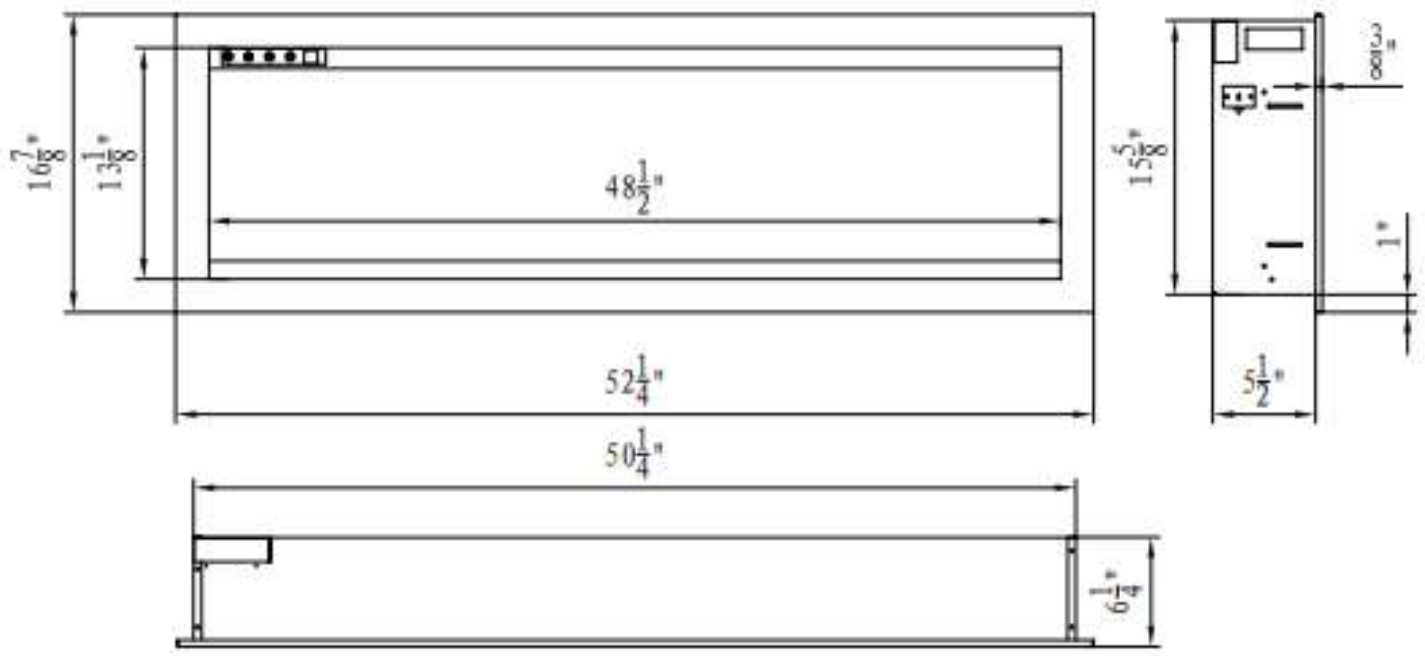

SYM-50 BESPOKE