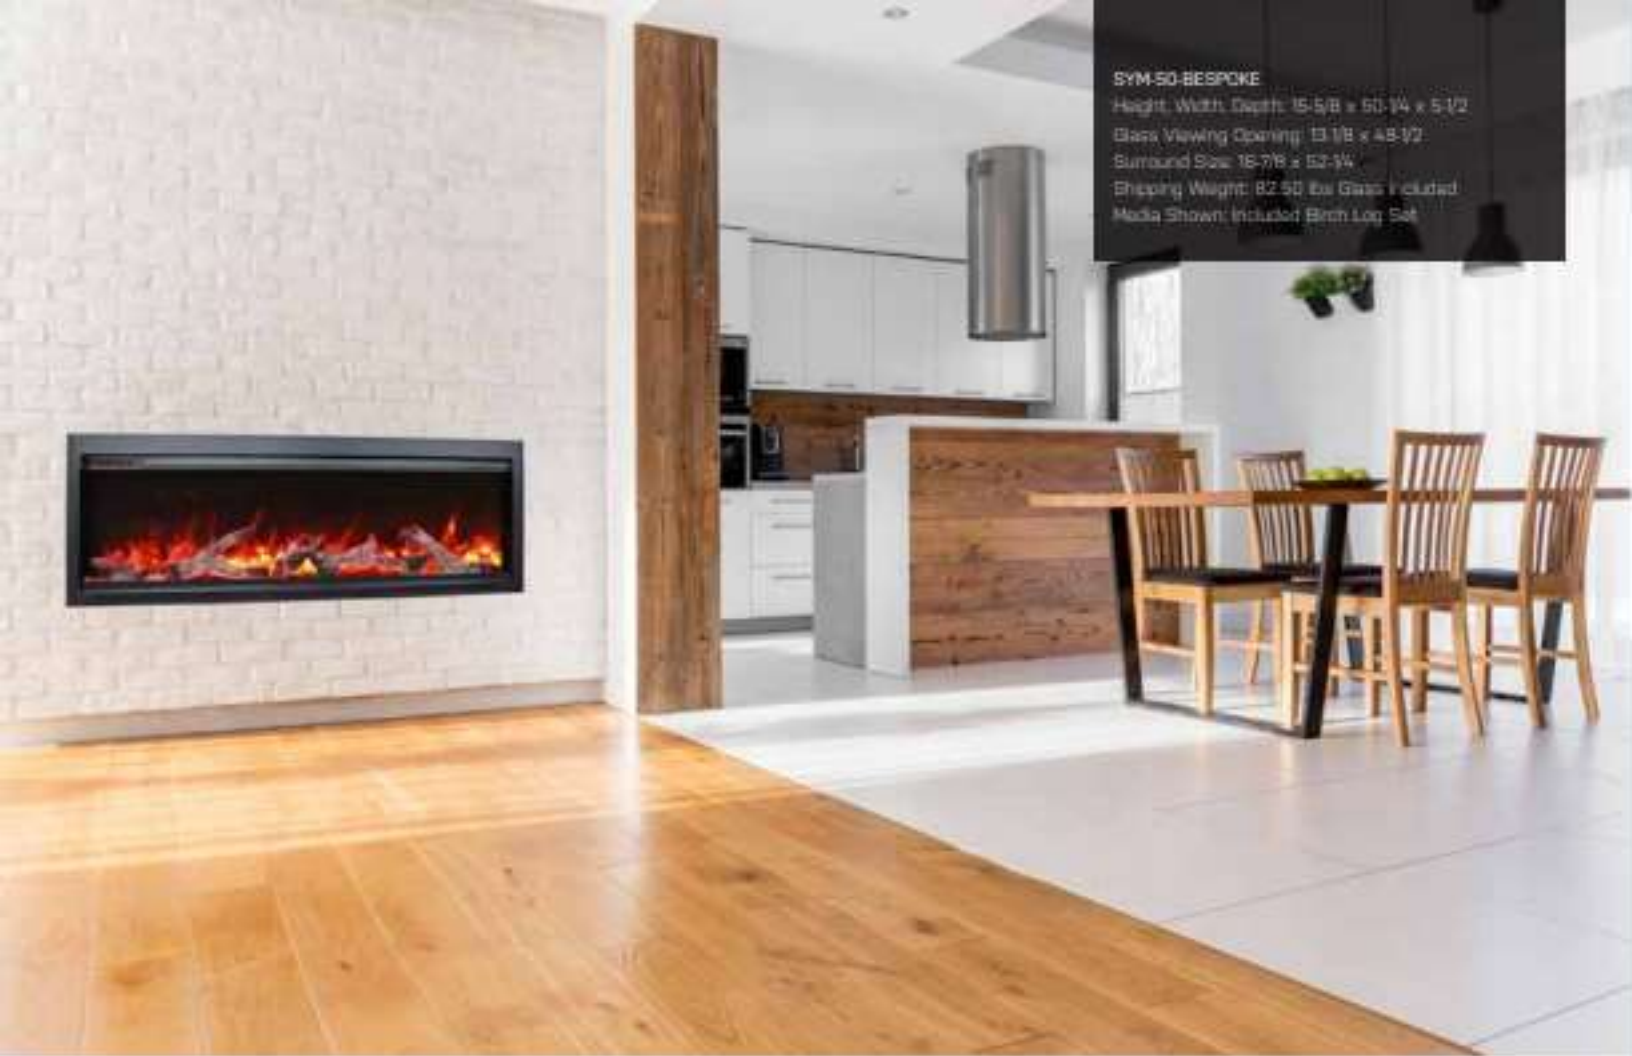

SYM-50-BESPOKE
Height, Width, Depth: 15-5/8" x 50-1/4" x 5-1/2"
Glass Viewing Opening: 13-1/8" x 48-1/2"
Surround Size: 16-7/8" x 52-1/4"
Shipping Weight: 82.50 lbs Glass included
Media Shown: Included Birch Log Set