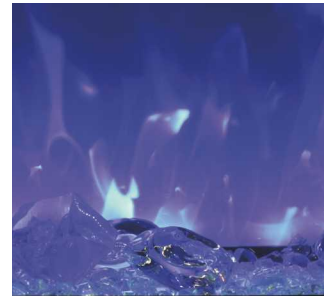

Birch Logs *with* real flame stencil  
Yellow flame with a little Orange  
Ambient Canopy Lighting: On

Birch Logs *without* real flame stencil  
Yellow flame with a little Orange  
Ambient Canopy Lighting: On

Rustic Logs *with* real flame stencil  
All Yellow  
Ambient Canopy Lighting: On

Rustic Logs *without* real flame stencil  
All Yellow  
Ambient Canopy Lighting: On

Drift Logs *with* real flame stencil  
All Yellow All Orange flame  
Ambient Canopy Lighting: On

Drift Logs *without* real flame stencil  
All Yellow All Orange flame  
Ambient Canopy Lighting: On

Glass Rocks *with* Flame Mold  
Blue flame  
Ambient Canopy Lighting: Off

Glass Rocks *without* real flame stencil  
Blue flame  
Ambient Canopy Lighting: Off