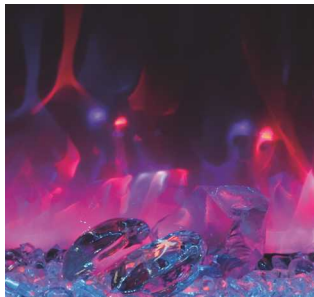

Rustic Logs *with* real flame stencil  
All Yellow  
Ambient Canopy Lighting: On

Rustic Logs *without* real flame stencil  
All Yellow  
Ambient Canopy Lighting: On

Drift Logs *with* real flame stencil  
All Yellow All Orange flame  
Ambient Canopy Lighting: On

Drift Logs *without* real flame stencil  
All Yellow All Orange flame  
Ambient Canopy Lighting: On

Glass Rocks *with* Flame Mold  
Blue flame  
Ambient Canopy Lighting: Off

Glass Rocks *without* real flame stencil  
Blue flame  
Ambient Canopy Lighting: Off

Glass Rocks *with* real flame stencil  
Rose flame  
Ambient Canopy Lighting: On

Glass Rocks *without* real flame stencil  
Rose flame  
Ambient Canopy Lighting: Off

Ember Rocks *with* Flame Mold  
Yellow flame  
Ambient Canopy Lighting: On