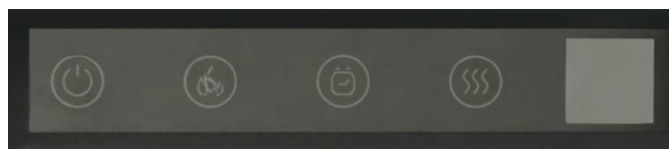

TOUCH PAD

Convenient touch pad with temperature indicator display.