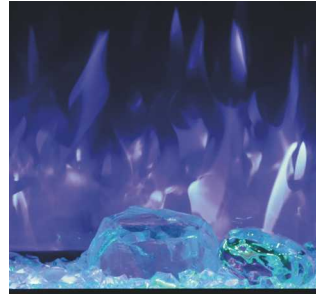

Lighting On