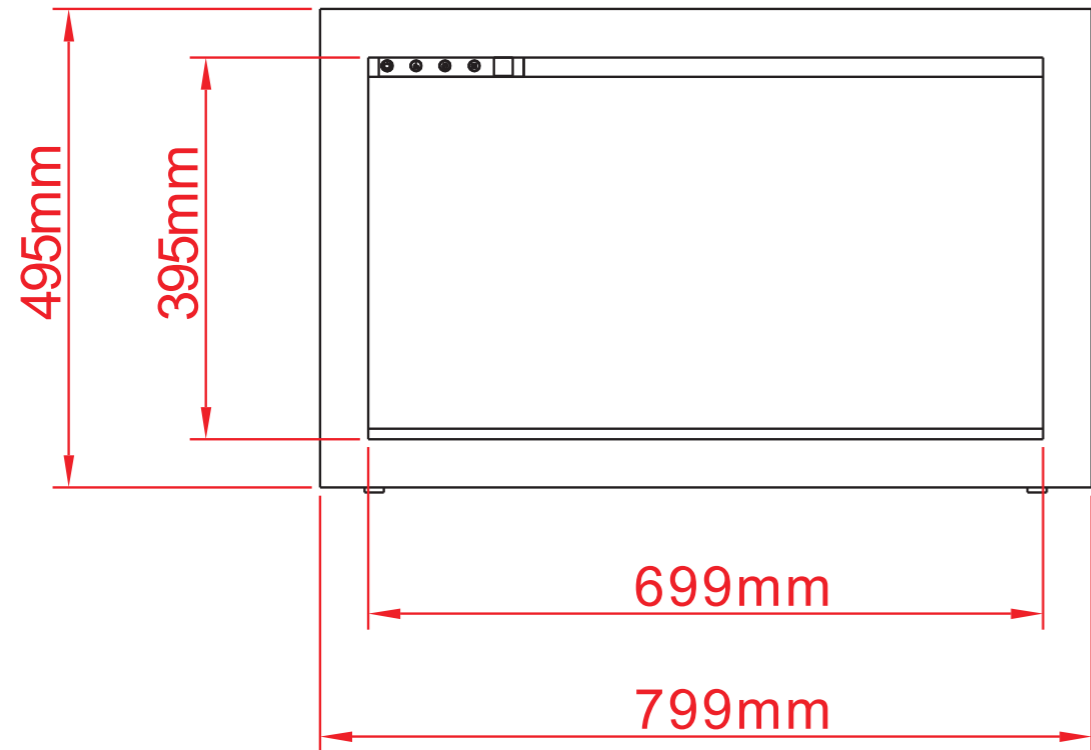

### TECHNICAL SPECIFICATIONS

VOLTS	120 V 60Hz	
AMPS	10	
WATTS	1200 W	
HEATER	HIGH	1200 watts
	LOW	600 watts
NO HEATER	22 watts	
LAMPS	TYPE	LED
	WATTS	
	TOTAL WATTS	22 watts
ROTOR MOTOR	1 at 5 watts	
HEIGHT,WIDTH,DEPTH	19 1/8" x 29 3/8" x 11 3/8"	
GLASS VIEWING OPENING	14 3/8" X 27 1/2"	
GLASS SIZE	15" X 28"	
SHIPPING SIZE	21 1/2" x 34 3/8" x 14 5/8"	
SHIPPING WEIGHT	68.6 lbs	
	UNIT	52.5 lbs
GLASS FRONT	Included	
PLUG LOCATION	Left Side	
CORD LENGTH	76"	
APPROX. HEATING AREA	400 sq ft	

SERIES	MODEL		REV
TRADITIONAL	TRD-30		1
SCALE 1"=1'-0"	DATE: 8/5/2019	SHEET 1 OF 1	

### TECHNICAL SPECIFICATIONS

VOLTS	120 V 60Hz	
AMPS	10	
WATTS	1200 W	
HEATER	HIGH	1200 watts
	LOW	600 watts
NO HEATER	22 watts	
LAMPS	TYPE	LED
	WATTS	
	TOTAL WATTS	22 watts
ROTOR MOTOR	1 at 5 watts	
HEIGHT,WIDTH,DEPTH	48.5 x 74.7 x 28.8 cm	
GLASS VIEWING OPENING	36.4 X 69.9 cm	
GLASS SIZE	38.2 X 71.1 cm	
SHIPPING SIZE	54.5 x 87.2 x 37 cm	
SHIPPING WEIGHT	31.1 Kgs	
	UNIT	23.8 Kgs
GLASS FRONT	Included	
PLUG LOCATION	Left Side	
CORD LENGTH	193 cm	
APPROX. HEATING AREA	37 sqm	

*Amantii*

SERIES TRADITIONAL	MODEL TRD-30		REV 1
SCALE 1:12	DATE: 8/5/2019		SHEET 1 OF 1