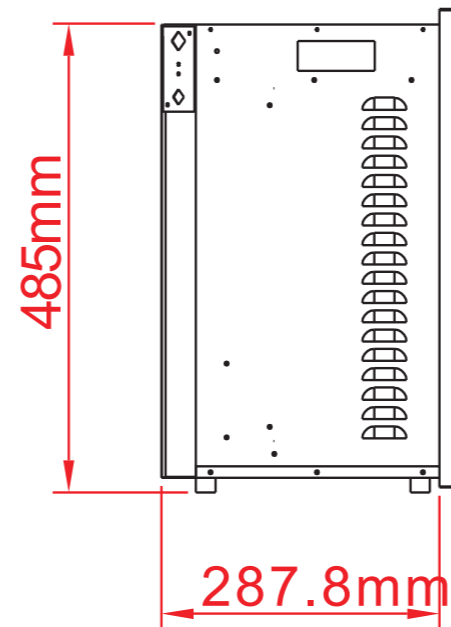

### TECHNICAL SPECIFICATIONS

VOLTS	120 V 60Hz	
AMPS	10	
WATTS	1200 W	
HEATER	HIGH	1200 watts
	LOW	600 watts
NO HEATER	22 watts	
LAMPS	TYPE	LED
	WATTS	
	TOTAL WATTS	22 watts
ROTOR MOTOR	1 at 5 watts	
HEIGHT,WIDTH,DEPTH	19 1/8" x 29 3/8" x 11 3/8"	
GLASS VIEWING OPENING	14 3/8" X 27 1/2"	
GLASS SIZE	15" X 28"	
SHIPPING SIZE	21 1/2" x 34 3/8" x 14 5/8"	
SHIPPING WEIGHT	68.6 lbs	
	UNIT	52.5 lbs
GLASS FRONT	Included	
PLUG LOCATION	Left Side	
CORD LENGTH	76"	
APPROX. HEATING AREA	400 sq ft	

SERIES	MODEL		REV
TRADITIONAL	TRD-30		1
SCALE 1"=1'-0"	DATE: 8/5/2019	SHEET 1 OF 1	

### TECHNICAL SPECIFICATIONS

VOLTS	120 V 60Hz	
AMPS	10	
WATTS	1200 W	
HEATER	HIGH	1200 watts
	LOW	600 watts
NO HEATER	22 watts	
LAMPS	TYPE	LED
	WATTS	
	TOTAL WATTS	22 watts
ROTOR MOTOR	1 at 5 watts	
HEIGHT,WIDTH,DEPTH	48.5 x 74.7 x 28.8 cm	
GLASS VIEWING OPENING	36.4 X 69.9 cm	
GLASS SIZE	38.2 X 71.1 cm	
SHIPPING SIZE	54.5 x 87.2 x 37 cm	
SHIPPING WEIGHT	31.1 Kgs	
	UNIT	23.8 Kgs
GLASS FRONT	Included	
PLUG LOCATION	Left Side	
CORD LENGTH	193 cm	
APPROX. HEATING AREA	37 sqm	

*Amantii*

SERIES TRADITIONAL	MODEL TRD-30		REV 1
SCALE 1:12	DATE: 8/5/2019		SHEET 1 OF 1