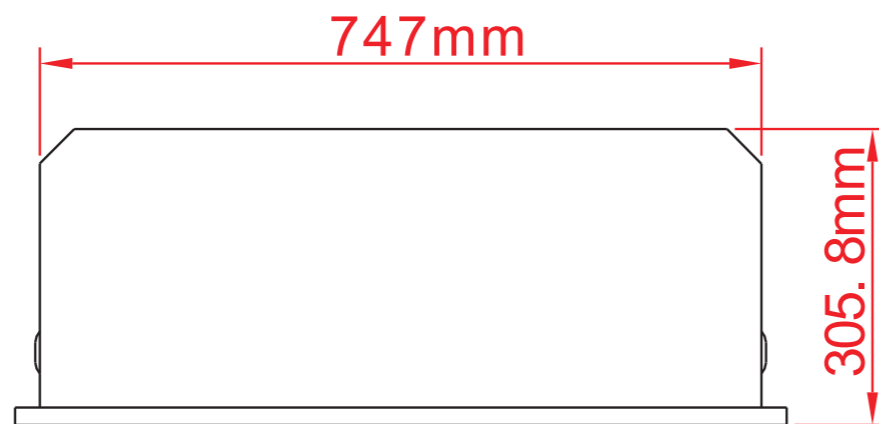

### TECHNICAL SPECIFICATIONS

VOLTS	120 V 60Hz	
AMPS	10	
WATTS	1200 W	
HEATER	HIGH	1200 watts
	LOW	600 watts
NO HEATER	22 watts	
LAMPS	TYPE	LED
	WATTS	
	TOTAL WATTS	22 watts
ROTOR MOTOR	1 at 5 watts	
HEIGHT,WIDTH,DEPTH	19 1/8" x 29 3/8" x 11 3/8"	
GLASS VIEWING OPENING	14 3/8" X 27 1/2"	
GLASS SIZE	15" X 28"	
SHIPPING SIZE	21 1/2" x 34 3/8" x 14 5/8"	
SHIPPING WEIGHT	68.6 lbs	
	UNIT	52.5 lbs
GLASS FRONT	Included	
PLUG LOCATION	Left Side	
CORD LENGTH	76"	
APPROX. HEATING AREA	400 sq ft	

SERIES	MODEL		REV
TRADITIONAL	TRD-30		1
SCALE 1"=1'-0"	DATE: 8/5/2019	SHEET 1 OF 1	

### TECHNICAL SPECIFICATIONS

VOLTS	120 V 60Hz	
AMPS	10	
WATTS	1200 W	
HEATER	HIGH	1200 watts
	LOW	600 watts
NO HEATER	22 watts	
LAMPS	TYPE	LED
	WATTS	
	TOTAL WATTS	22 watts
ROTOR MOTOR	1 at 5 watts	
HEIGHT,WIDTH,DEPTH	48.5 x 74.7 x 28.8 cm	
GLASS VIEWING OPENING	36.4 X 69.9 cm	
GLASS SIZE	38.2 X 71.1 cm	
SHIPPING SIZE	54.5 x 87.2 x 37 cm	
SHIPPING WEIGHT	31.1 Kgs	
	UNIT	23.8 Kgs
GLASS FRONT	Included	
PLUG LOCATION	Left Side	
CORD LENGTH	193 cm	
APPROX. HEATING AREA	37 sqm	

*Amantii*

SERIES TRADITIONAL	MODEL TRD-30		REV 1
SCALE 1:12	DATE: 8/5/2019		SHEET 1 OF 1