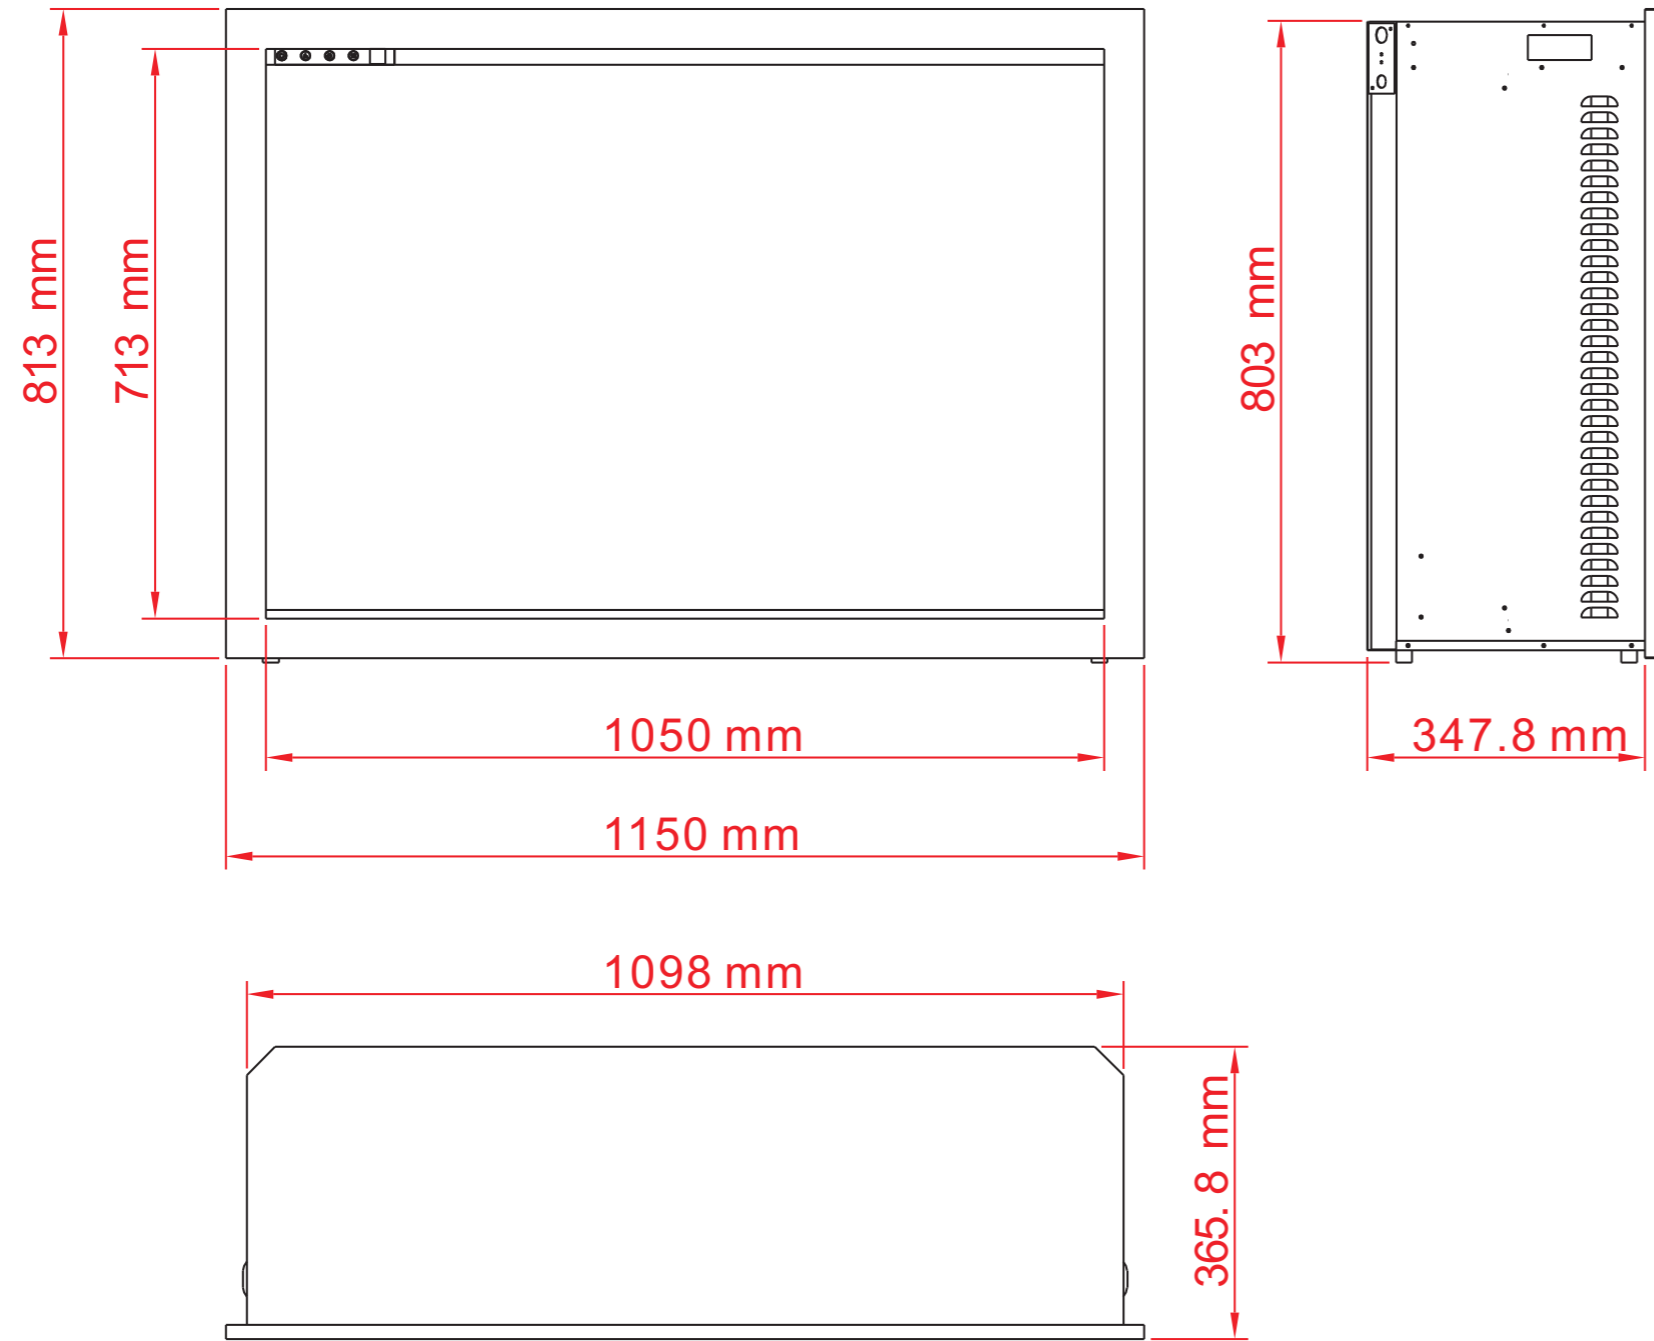

TECHNICAL SPECIFICATIONS

VOLTS	120V 60Hz	
AMPS	10	
WATTS	1200 W	
HEATER	HIGH	1200 watts
	LOW	600 watts
NO HEATER	22 watts	
LAMPS	TYPE	LED
	WATTS	
	TOTAL WATTS	22 watts
ROTOR MOTOR	1 at 5 watts	
HEIGHT,WIDTH,DEPTH	31 5/8" x 43 1/4" x 13 3/4"	
GLASS VIEWING OPENING	26 7/8" X 41 3/8"	
GLASS SIZE	27 1/4" X 41 7/8"	
SHIPPING SIZE	34" x 48 1/8" x 16 7/8"	
SHIPPING WEIGHT	UNIT	133.8 lbs
		104.7 lbs
	GLASS FRONT	Included
PLUG LOCATION	Left Side	
CORD LENGTH	76"	
APPROX. HEATING AREA	400 sq ft	

SERIES	MODEL		REV
TRADITIONAL	TRD-44		1
SCALE 1"=1'-0"	DATE: 8/5/2019	SHEET 1 OF 1	

TECHNICAL SPECIFICATIONS

VOLTS	120V 60Hz	
AMPS	10	
WATTS	1200 W	
HEATER	HIGH	1200 watts
	LOW	600 watts
NO HEATER	22 watts	
LAMPS	TYPE	LED
	WATTS	
	TOTAL WATTS	22 watts
ROTOR MOTOR	1 at 5 watts	
HEIGHT,WIDTH,DEPTH	80.3 x 109.8 x 34.8 cm	
GLASS VIEWING OPENING	68.2 X105 cm	
GLASS SIZE	70 X106.2 cm	
SHIPPING SIZE	86.3 x 122.3 x 43 cm	
SHIPPING WEIGHT	60.7 Kgs	
	UNIT	47.5 Kgs
GLASS FRONT	Included	
PLUG LOCATION	Left Side	
CORD LENGTH	193 cm	
APPROX. HEATING AREA	37 sqm	

Amantii

SERIES	MODEL		REV
TRADITIONAL	TRD-44		1
SCALE 1:12	DATE: 8/5/2019	SHEET 1 OF 1	