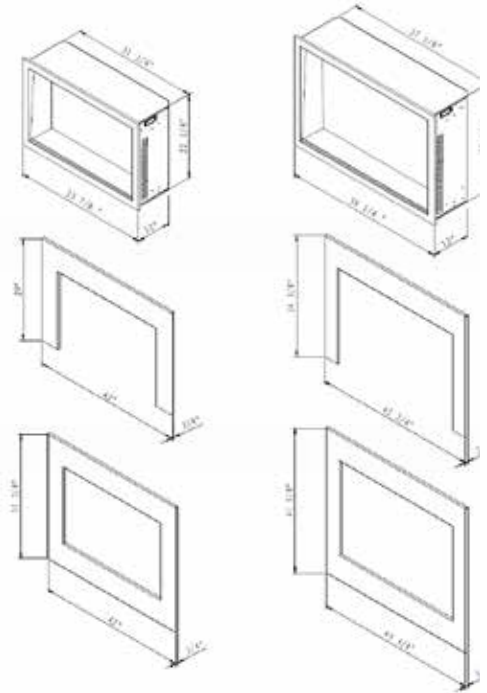

SERIES MODELS:

TRD-33 BESPOKE Insert
TRD-38 BESPOKE Insert

TRD-33 BESPOKE Insert

TRD-38 BESPOKE Insert

TRD-33 BESPOKE Insert

TRD-38 BESPOKE Insert

| | TRD-33 BESPOKE Insert | TRD-38 BESPOKE Insert |
|--|-----------------------|-----------------------|
|--|-----------------------|-----------------------|

| | TRD-33 BESPOKE Insert | TRD-38 BESPOKE Insert |
|-----------------------|--------------------------|--------------------------|
| *Height, Width, Depth | 22 1/4 x 31 3/4 x 11 3/8 | 27 1/4 x 37 1/8 x 12 3/8 |
| Glass Viewing | 18 3/4 x 29 7/8 | 23 5/8 x 35 1/4 |
| Glass Size | 18 3/4 x 29 7/8 | 23 5/8 x 35 1/4 |
| 3-Sided Surround | 29 x 42 x 3/4 | 34 3/8 x 45 3/4 x 3/4 |
| 4-Sided Surround | 35 3/8 x 42 x 3/4 | 41 1/8 x 45 3/4 x 3/4 |
| Shipping Size | 24 5/8 x 36 2/8 x 14 5/8 | 29 5/8 x 41 6/8 x 15 4/8 |
| Shipping Weight | 83.6 lbs | 112.2 lbs |