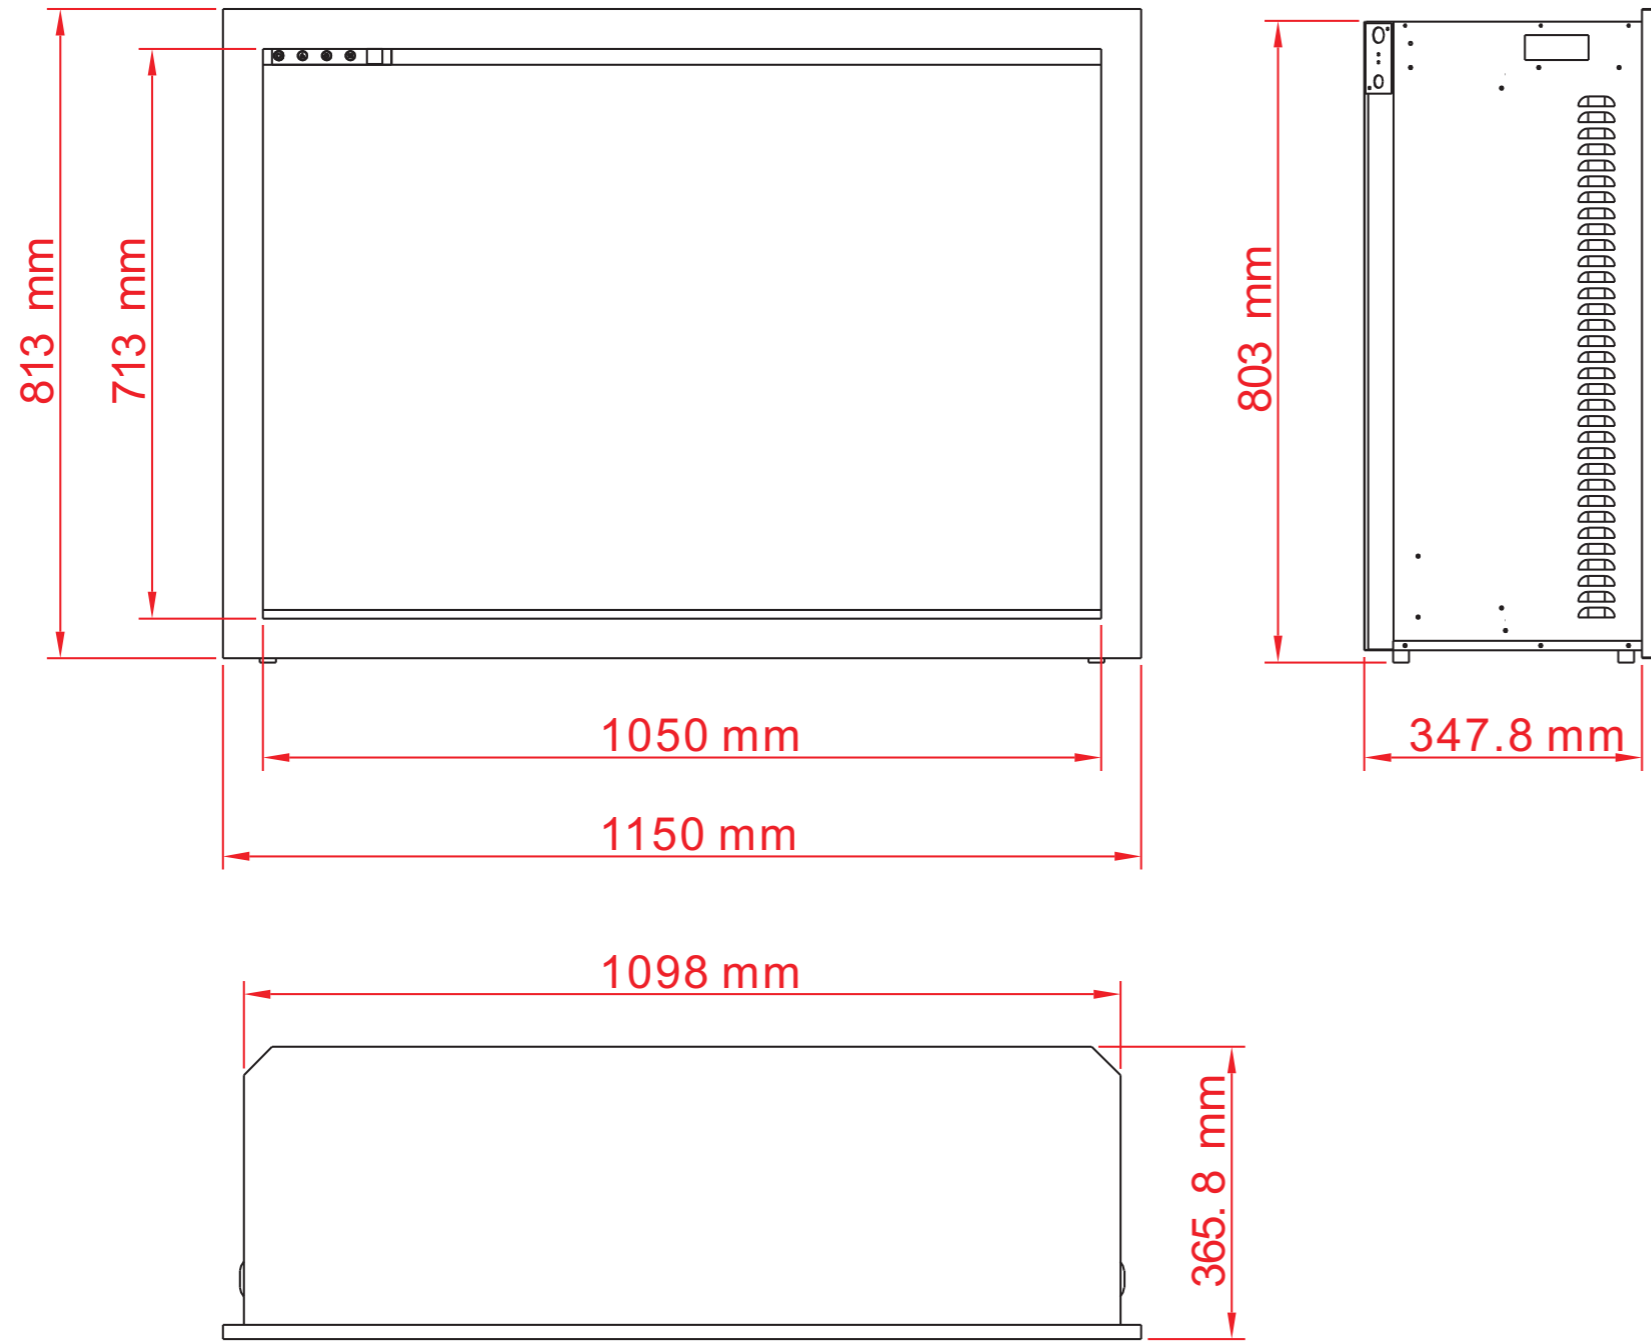

TECHNICAL SPECIFICATIONS

VOLTS	120V 60Hz	
AMPS	10	
WATTS	1200 W	
HEATER	HIGH	1200 watts
	LOW	600 watts
NO HEATER	22 watts	
LAMPS	TYPE	LED
	WATTS	
	TOTAL WATTS	22 watts
ROTOR MOTOR	1 at 5 watts	
HEIGHT,WIDTH,DEPTH	31 5/8" x 43 1/4" x 13 3/4"	
GLASS VIEWING OPENING	26 7/8" X 41 3/8"	
GLASS SIZE	27 1/4" X 41 7/8"	
SHIPPING SIZE	34" x 48 1/8" x 16 7/8"	
SHIPPING WEIGHT	UNIT	133.8 lbs
		104.7 lbs
	GLASS FRONT	Included
PLUG LOCATION	Left Side	
CORD LENGTH	76"	
APPROX. HEATING AREA	400 sq ft	

SERIES	MODEL		REV
TRADITIONAL	TRD-44 BESPOKE		1
SCALE 1"=1'-0"	DATE: 08/08/2021	SHEET 1 OF 1	

TECHNICAL SPECIFICATIONS

VOLTS	120V 60Hz	
AMPS	10	
WATTS	1200 W	
HEATER	HIGH	1200 watts
	LOW	600 watts
NO HEATER	22 watts	
LAMPS	TYPE	LED
	WATTS	
	TOTAL WATTS	22 watts
ROTOR MOTOR	1 at 5 watts	
HEIGHT,WIDTH,DEPTH	80.3 x 109.8 x 34.8 cm	
GLASS VIEWING OPENING	68.2 X105 cm	
GLASS SIZE	70 X106.2 cm	
SHIPPING SIZE	86.3 x 122.3 x 43 cm	
SHIPPING WEIGHT	UNIT	60.7 Kgs
		47.5 Kgs
	GLASS FRONT	Included
PLUG LOCATION	Left Side	
CORD LENGTH	193 cm	
APPROX. HEATING AREA	37 sqm	

SERIES	MODEL		REV
TRADITIONAL	TRD-44 BESPOKE		1
SCALE 1:12	DATE 5 08/08/2021	SHEET 1 OF 1	