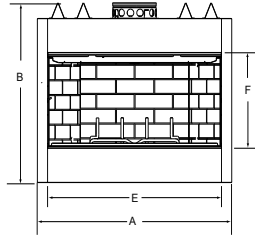

For gas log options, visit majesticproducts.com or majesticfireplaces.ca.

* Stainless steel finish available for 36" only

TECHNICAL SPECIFICATIONS

ASHLAND

MODEL	FRONT WIDTH (A)		HEIGHT (B)		DEPTH (C)		REAR WIDTH (D)		FIREPLACE OPENING (E X F)
	ACTUAL	FRAMING	ACTUAL	FRAMING	ACTUAL	FRAMING	ACTUAL	FRAMING	
ASH36	46-7/8" (1191mm)	47-7/8" (1194mm)	74-1/8" (1883mm)	74-1/2" (1892mm)	27-1/2" (699mm)	28-1/2" (724mm)	31-1/8" (787mm)	47-7/8" (1194mm)	36" x 38" (914mm x 965mm)
ASH42	52-7/8" (1343mm)	53-7/8" (1368mm)	74-1/8" (1883mm)	74-1/2" (1892mm)	27-1/2" (699mm)	28-1/2" (724mm)	37-1/8" (943mm)	53-7/8" (1368mm)	42" x 38" (1067mm x 965mm)
ASH50	60-7/8" (1524mm)	61-7/8" (1549mm)	74-1/8" (1883mm)	74-1/2" (1892mm)	27-1/2" (699mm)	28-1/2" (724mm)	45-1/8" (1147mm)	61-7/8" (1549mm)	50" x 38" (1270mm x 965mm)

BILTMORE

MODEL	FRONT WIDTH (A)		HEIGHT (B)		DEPTH (C)		REAR WIDTH (D)		FIREPLACE OPENING (E X F)
	ACTUAL	FRAMING	ACTUAL	FRAMING	ACTUAL	FRAMING	ACTUAL	FRAMING	
SB60	44-1/2" (1130mm)	45-1/2" (1158mm)	59-1/4" (1505mm)	59-3/4" (1518mm)	27-1/2" (699mm)	28" (711mm)	28-5/8" (727mm)	45-1/2"	36" x 28-1/2" (914mm x 724mm)
SB80	50-1/2" (1283mm)	51-1/2" (1301mm)	59-1/4" (1505mm)	59-3/4" (1518mm)	27-1/2" (699mm)	28-1/2" (724mm)	34-1/2" (876mm)	51-1/2" (1308mm)	42 x 28-1/2" (1067mm x 724mm)
SB100	60-5/8" (1540mm)	61-5/8" (1565mm)	70-1/2" (1791)	71" (1803mm)	29-1/2" (749mm)	30-1/2" (775mm)	41-5/8" (1057mm)	61-5/8" (1565mm)	50" x 33" (1270mm x 838mm)

Front View

Top View

Left Side View

Right Side View

DESIGNER SEE-THROUGH

MODEL	FRONT WIDTH (A)		HEIGHT (B)		DEPTH (C)		REAR WIDTH (D)		FIREPLACE OPENING (E X F)
	ACTUAL	FRAMING	ACTUAL	FRAMING	ACTUAL	FRAMING	ACTUAL	FRAMING	
DSR36	40" (1016mm)	41" (1041mm)	47-1/4" (1200mm)	41-1/2" ² (1054mm)	24" (610mm)	23" (585mm)	40" (1016mm)	41" (1041mm)	36" x 20-7/8" (914mm x 530mm)
DSR42	47" (1194mm)	48" (1219mm)	58-7/8" (1496mm)	39-1/8" ² (994mm)	28" (711)	27" (686mm)	47" (1194mm)	48" (1219mm)	42" x 23" (1067mm x 585mm)