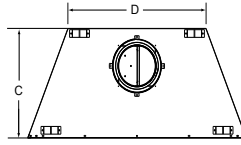

ROYALTON

MODEL	FRONT WIDTH (A)		HEIGHT (B)		DEPTH (C)		REAR WIDTH (D)		FIREPLACE OPENING (E X F)
	ACTUAL	FRAMING	ACTUAL	FRAMING	ACTUAL	FRAMING	ACTUAL	FRAMING	
BE36	41" (1041mm)	42" (1067mm)	39-1/2" (1003mm)	39-3/4" (1010mm)	21-3/8" (543mm)	21-1/2" (546mm)	23-3/4" (603mm)	42" (1067mm)	36" x 21" (914mm x 533mm)
BE42	47" (1194mm)	48" (1219mm)	39-1/2" (1003mm)	39-3/4" (1010mm)	21-3/8" (543mm)	21-1/2" (546mm)	29-3/4" (756mm)	48" (1219mm)	42" x 21" (1067mm x 533mm)

Top View

DESIGNER SEE-THROUGH

MODEL	FRONT WIDTH (A)		HEIGHT (B)		DEPTH (C)		REAR WIDTH (D)		FIREPLACE OPENING (E X F)
	ACTUAL	FRAMING	ACTUAL	FRAMING	ACTUAL	FRAMING	ACTUAL	FRAMING	
DSR36	40" (1016mm)	41" (1041mm)	47-1/4" (1200mm)	41-1/2"² (1054mm)	24" (610mm)	23" (585mm)	40" (1016mm)	41" (1041mm)	36" x 20-7/8" (914mm x 530mm)
DSR42	47" (1194mm)	48" (1219mm)	58-7/8" (1496mm)	39-1/8"² (994mm)	28" (711)	27" (686mm)	47" (1194mm)	48" (1219mm)	42" x 23" (1067mm x 585mm)

Top View

2 Framing must be filled in to top of front standoff after unit is installed.

Your Majestic Dealer:

To avoid personal injury or property damage, the product described by this brochure must be installed, operated and maintained in strict compliance with the instructions packaged with the product and all applicable building or fire codes. Contact local building or fire officials about restrictions and installation inspection requirements. All photographs and drawings on this brochure are for illustrative purposes only and are not intended for, nor should they be used as a substitute for the instructions packaged with the unit. Appearance and specifications of the product are subject to change without notice. ©2018 Hearth & Home Technologies

majesticproducts.com
majesticfireplaces.ca