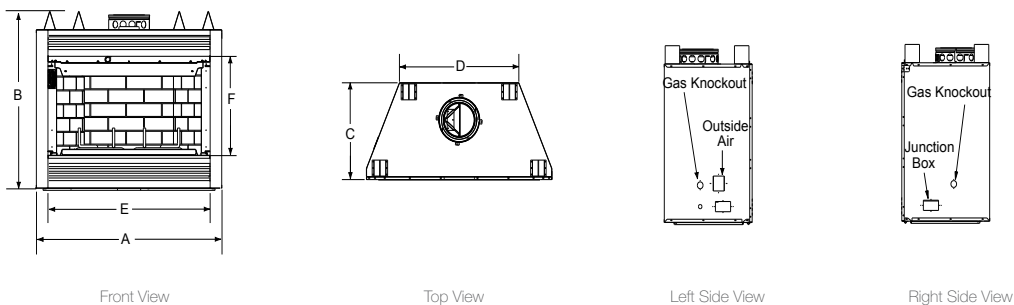

SOVEREIGN

MODEL	FRONT WIDTH (A)		HEIGHT (B)		DEPTH (C)		REAR WIDTH (D)		FIREPLACE OPENING (E X F)
	ACTUAL	FRAMING	ACTUAL	FRAMING	ACTUAL	FRAMING	ACTUAL	FRAMING	
SA36	42" (1067mm)	43" (1092mm)	41-1/4" (1048mm)	41-1/2" (1054mm)	22-3/4" (578mm)	23" (584mm)	28-1/4" (718mm)	43" (1092mm)	36" x 23-3/8" (914mm x 594mm)
SA42	48" (1219mm)	49" (1245mm)	41-1/4" (1048mm)	41-1/2" (1054mm)	22-3/4" (578mm)	23" (584mm)	30-7/8" (784mm)	49" (1245mm)	42" x 23-3/8" (1067mm x 594mm)