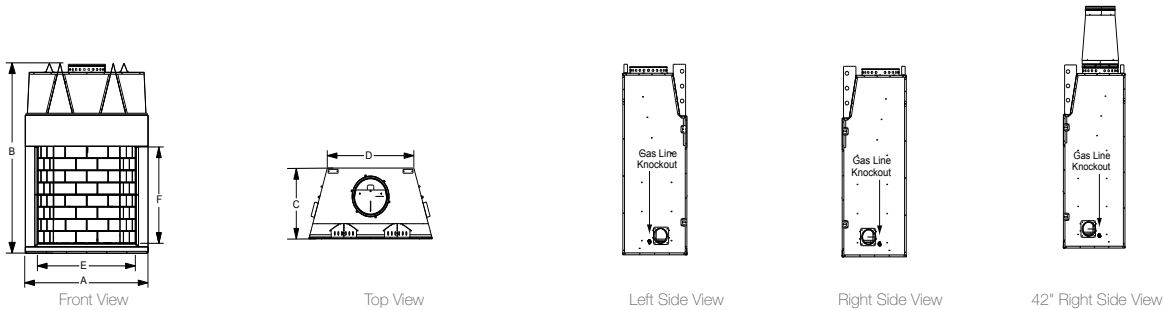

For gas log options, visit majesticproducts.com or majesticfireplaces.ca.

* Stainless steel finish available for 36" only

TECHNICAL SPECIFICATIONS

ASHLAND

MODEL	FRONT WIDTH (A)		HEIGHT (B)		DEPTH (C)		REAR WIDTH (D)		FIREPLACE OPENING (E X F)
	ACTUAL	FRAMING	ACTUAL	FRAMING	ACTUAL	FRAMING	ACTUAL	FRAMING	
ASH36	46-7/8" (1191mm)	47-7/8" (1194mm)	74-1/8" (1883mm)	74-1/2" (1892mm)	27-1/2" (699mm)	28-1/2" (724mm)	31-1/8" (787mm)	47-7/8" (1194mm)	36" x 38" (914mm x 965mm)
ASH42	52-7/8" (1343mm)	53-7/8" (1368mm)	74-1/8" (1883mm)	74-1/2" (1892mm)	27-1/2" (699mm)	28-1/2" (724mm)	37-1/8" (943mm)	53-7/8" (1368mm)	42" x 38" (1067mm x 965mm)
ASH50	60-7/8" (1524mm)	61-7/8" (1549mm)	74-1/8" (1883mm)	74-1/2" (1892mm)	27-1/2" (699mm)	28-1/2" (724mm)	45-1/8" (1147mm)	61-7/8" (1549mm)	50" x 38" (1270mm x 965mm)