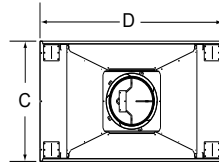

ROYALTON

MODEL	FRONT WIDTH (A)		HEIGHT (B)		DEPTH (C)		REAR WIDTH (D)		FIREPLACE OPENING (E X F)
	ACTUAL	FRAMING	ACTUAL	FRAMING	ACTUAL	FRAMING	ACTUAL	FRAMING	
BE36	41" (1041mm)	42" (1067mm)	39-1/2" (1003mm)	39-3/4" (1010mm)	21-3/8" (543mm)	21-1/2" (546mm)	23-3/4" (603mm)	42" (1067mm)	36" x 21" (914mm x 533mm)
BE42	47" (1194mm)	48" (1219mm)	39-1/2" (1003mm)	39-3/4" (1010mm)	21-3/8" (543mm)	21-1/2" (546mm)	29-3/4" (756mm)	48" (1219mm)	42" x 21" (1067mm x 533mm)

Top View

DESIGNER SEE-THROUGH

MODEL	FRONT WIDTH (A)		HEIGHT (B)		DEPTH (C)		REAR WIDTH (D)		FIREPLACE OPENING (E X F)
	ACTUAL	FRAMING	ACTUAL	FRAMING	ACTUAL	FRAMING	ACTUAL	FRAMING	
DSR36	40" (1016mm)	41" (1041mm)	47-1/4" (1200mm)	41-1/2"² (1054mm)	24" (610mm)	23" (585mm)	40" (1016mm)	41" (1041mm)	36" x 20-7/8" (914mm x 530mm)
DSR42	47" (1194mm)	48" (1219mm)	58-7/8" (1496mm)	39-1/8"² (994mm)	28" (711)	27" (686mm)	47" (1194mm)	48" (1219mm)	42" x 23" (1067mm x 585mm)

Top View

2 Framing must be filled in to top of front standoff after unit is installed.

Your Majestic Dealer:

To avoid personal injury or property damage, the product described by this brochure must be installed, operated and maintained in strict compliance with the instructions packaged with the product and all applicable building or fire codes. Contact local building or fire officials about restrictions and installation inspection requirements. All photographs and drawings on this brochure are for illustrative purposes only and are not intended for, nor should they be used as a substitute for the instructions packaged with the unit. Appearance and specifications of the product are subject to change without notice. ©2018 Hearth & Home Technologies

majesticproducts.com
majesticfireplaces.ca