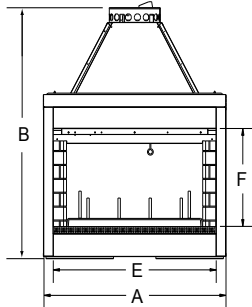

BILTMORE

MODEL	FRONT WIDTH (A)		HEIGHT (B)		DEPTH (C)		REAR WIDTH (D)		FIREPLACE OPENING (E X F)
	ACTUAL	FRAMING	ACTUAL	FRAMING	ACTUAL	FRAMING	ACTUAL	FRAMING	
SB60	44-1/2" (1130mm)	45-1/2" (1158mm)	59-1/4" (1505mm)	59-3/4" (1518mm)	27-1/2" (699mm)	28" (711mm)	28-5/8" (727mm)	45-1/2"	36" x 28-1/2" (914mm x 724mm)
SB80	50-1/2" (1283mm)	51-1/2" (1301mm)	59-1/4" (1505mm)	59-3/4" (1518mm)	27-1/2" (699mm)	28-1/2" (724mm)	34-1/2" (876mm)	51-1/2" (1308mm)	42 x 28-1/2" (1067mm x 724mm)
SB100	60-5/8" (1540mm)	61-5/8" (1565mm)	70-1/2" (1791)	71" (1803mm)	29-1/2" (749mm)	30-1/2" (775mm)	41-5/8" (1057mm)	61-5/8" (1565mm)	50" x 33" (1270mm x 838mm)

ROYALTON

MODEL	FRONT WIDTH (A)		HEIGHT (B)		DEPTH (C)		REAR WIDTH (D)		FIREPLACE OPENING (E X F)
	ACTUAL	FRAMING	ACTUAL	FRAMING	ACTUAL	FRAMING	ACTUAL	FRAMING	
BE36	41" (1041mm)	42" (1067mm)	39-1/2" (1003mm)	39-3/4" (1010mm)	21-3/8" (543mm)	21-1/2" (546mm)	23-3/4" (603mm)	42" (1067mm)	36" x 21" (914mm x 533mm)
BE42	47" (1194mm)	48" (1219mm)	39-1/2" (1003mm)	39-3/4" (1010mm)	21-3/8" (543mm)	21-1/2" (546mm)	29-3/4" (756mm)	48" (1219mm)	42" x 21" (1067mm x 533mm)

Front View

Top View

Left Side View

Right Side View

DESIGNER SEE-THROUGH

MODEL	FRONT WIDTH (A)		HEIGHT (B)		DEPTH (C)		REAR WIDTH (D)		FIREPLACE OPENING (E X F)
	ACTUAL	FRAMING	ACTUAL	FRAMING	ACTUAL	FRAMING	ACTUAL	FRAMING	
DSR36	40" (1016mm)	41" (1041mm)	47-1/4" (1200mm)	41-1/2" ² (1054mm)	24" (610mm)	23" (585mm)	40" (1016mm)	41" (1041mm)	36" x 20-7/8" (914mm x 530mm)
DSR42	47" (1194mm)	48" (1219mm)	58-7/8" (1496mm)	39-1/8" ² (994mm)	28" (711)	27" (686mm)	47" (1194mm)	48" (1219mm)	42" x 23" (1067mm x 585mm)