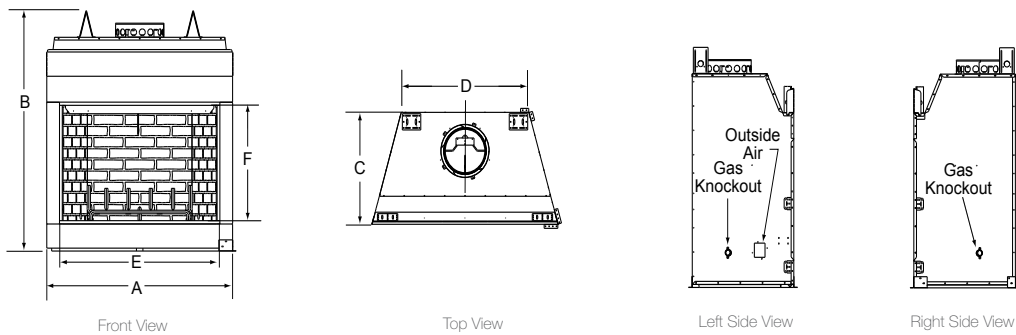

For gas log options, visit majesticproducts.com or majesticfireplaces.ca.

* Stainless steel finish available for 36" only

TECHNICAL SPECIFICATIONS

ASHLAND

MODEL	FRONT WIDTH (A)		HEIGHT (B)		DEPTH (C)		REAR WIDTH (D)		FIREPLACE OPENING (E X F)
	ACTUAL	FRAMING	ACTUAL	FRAMING	ACTUAL	FRAMING	ACTUAL	FRAMING	
ASH36	46-7/8" (1191mm)	47-7/8" (1194mm)	74-1/8" (1883mm)	74-1/2" (1892mm)	27-1/2" (699mm)	28-1/2" (724mm)	31-1/8" (787mm)	47-7/8" (1194mm)	36" x 38" (914mm x 965mm)
ASH42	52-7/8" (1343mm)	53-7/8" (1368mm)	74-1/8" (1883mm)	74-1/2" (1892mm)	27-1/2" (699mm)	28-1/2" (724mm)	37-1/8" (943mm)	53-7/8" (1368mm)	42" x 38" (1067mm x 965mm)
ASH50	60-7/8" (1524mm)	61-7/8" (1549mm)	74-1/8" (1883mm)	74-1/2" (1892mm)	27-1/2" (699mm)	28-1/2" (724mm)	45-1/8" (1147mm)	61-7/8" (1549mm)	50" x 38" (1270mm x 965mm)

BILTMORE

MODEL	FRONT WIDTH (A)		HEIGHT (B)		DEPTH (C)		REAR WIDTH (D)		FIREPLACE OPENING (E X F)
	ACTUAL	FRAMING	ACTUAL	FRAMING	ACTUAL	FRAMING	ACTUAL	FRAMING	
SB60	44-1/2" (1130mm)	45-1/2" (1158mm)	59-1/4" (1505mm)	59-3/4" (1518mm)	27-1/2" (699mm)	28" (711mm)	28-5/8" (727mm)	45-1/2"	36" x 28-1/2" (914mm x 724mm)
SB80	50-1/2" (1283mm)	51-1/2" (1301mm)	59-1/4" (1505mm)	59-3/4" (1518mm)	27-1/2" (699mm)	28-1/2" (724mm)	34-1/2" (876mm)	51-1/2" (1308mm)	42 x 28-1/2" (1067mm x 724mm)
SB100	60-5/8" (1540mm)	61-5/8" (1565mm)	70-1/2" (1791)	71" (1803mm)	29-1/2" (749mm)	30-1/2" (775mm)	41-5/8" (1057mm)	61-5/8" (1565mm)	50" x 33" (1270mm x 838mm)

Front View

Top View

Left Side View

Right Side View

DESIGNER SEE-THROUGH

MODEL	FRONT WIDTH (A)		HEIGHT (B)		DEPTH (C)		REAR WIDTH (D)		FIREPLACE OPENING (E X F)
	ACTUAL	FRAMING	ACTUAL	FRAMING	ACTUAL	FRAMING	ACTUAL	FRAMING	
DSR36	40" (1016mm)	41" (1041mm)	47-1/4" (1200mm)	41-1/2" ² (1054mm)	24" (610mm)	23" (585mm)	40" (1016mm)	41" (1041mm)	36" x 20-7/8" (914mm x 530mm)
DSR42	47" (1194mm)	48" (1219mm)	58-7/8" (1496mm)	39-1/8" ² (994mm)	28" (711)	27" (686mm)	47" (1194mm)	48" (1219mm)	42" x 23" (1067mm x 585mm)