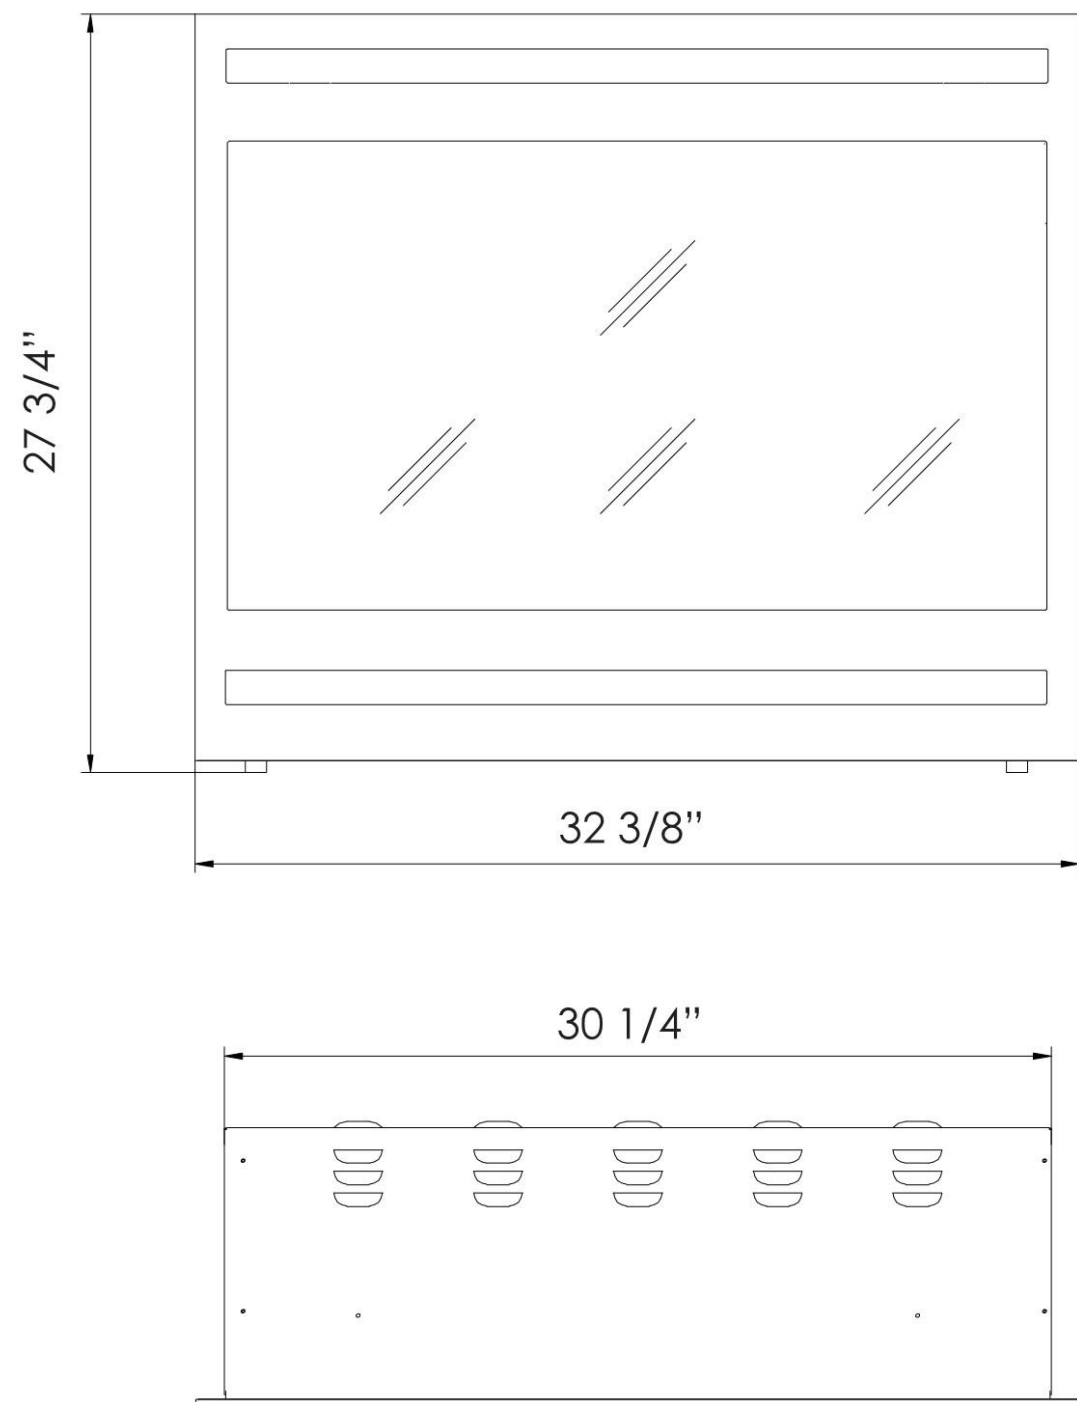

TECHNICAL SPECIFICATIONS		
VOLTS	120	
AMPS	12.5	
WATTS	1500	
HEATER	HIGH	1500 watts
	LOW	750 watts
NO HEATER	22 watts	
LAMPS	QUANTITY	LED
	WATTS	
	TOTAL WATTS	22 watts
ROTOR MOTOR	1 at 5 watts	
HEIGHT, WIDTH, DEPTH	26 3/4 x 30 1/4 x 10 1/8	
GLASS VIEWING OPENING		
SURROUND SIZE	32 1/2 x 25 5/8	
SHIPPING SIZE	UNIT	30 x 35 3/4 x 13
	STEEL FRONT	30 x 35 x 3
SHIPPING WEIGHT	UNIT	61.6 lbs
	STEEL FRONT	15 lbs
PLUG LOCATION	Left Side	
CORD LENGTH	76"	
APPROX. HEATING AREA	400 sq ft	

SERIES ZERO CLEARANCE	MODEL ZECL-31-3228-STL-ARCH		REV 1
SCALE 1" = 1'-0"	DATE: 12/1/15		SHEET 1 OF 1

TECHNICAL SPECIFICATIONS		
VOLTS	120	
AMPS	12.5	
WATTS	1500	
HEATER	HIGH	1500 watts
	LOW	750 watts
NO HEATER	22 watts	
LAMPS	QUANTITY	LED
	WATTS	
	TOTAL WATTS	22 watts
ROTOR MOTOR	1 at 5 watts	
HEIGHT, WIDTH, DEPTH	26 3/4 x 30 1/4 x 10 1/8	
GLASS VIEWING OPENING		
SURROUND SIZE	32 1/2 x 25 5/8	
SHIPPING SIZE	UNIT	30 x 35 3/4 x 13
	STEEL FRONT	30 x 35 x 3
SHIPPING WEIGHT	UNIT	61.6 lbs
	STEEL FRONT	15 lbs
PLUG LOCATION	Left Side	
CORD LENGTH	76"	
APPROX. HEATING AREA	400 sq ft	

SERIES ZERO CLEARANCE	MODEL ZECL-31-3228-STL-SQR		REV 1
SCALE 1" = 1'-0"	DATE: 12/1/15	SHEET 1 OF 1	